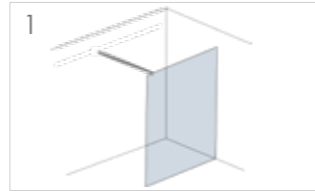

- 1 x Glass panel
- 1 x Wall Bracket (1 wall bracket supplied with every glass panel)