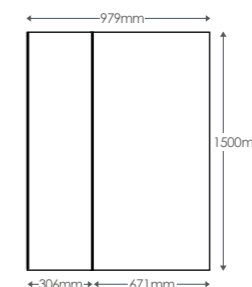

Evolve Extended Luxury Bath Screen

Black

Extended Black Bath Screen

Code	Dimensions	£ inc VAT
EVODO8BK	979 X 1500mm	£553.73