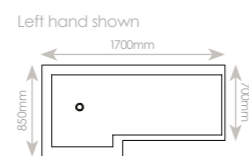

### L Shaped Bath

Code	Dimensions	£ inc VAT
SOB71	1700 x 850/700mm Left Hand	£342.29
SOB72	1700 x 850/700mm Right Hand	£342.29
<b>Panels</b>		
SOB73	1700 x 520(h)mm Front Panel	£153.07
SOB74	700 x 520(h)mm End Panel	£98.87
<b>Bath Screen</b>		
SOB54	850 x 170 x 1470mm with towel rail	£272.70