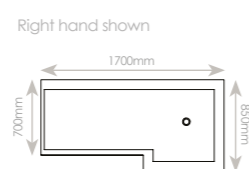

### L Shaped Bath

Code	Dimensions	£ inc VAT
SOB71	1700 x 850/700mm Left Hand	£342.29
SOB72	1700 x 850/700mm Right Hand	£342.29
<b>Panels</b>		
SOB73	1700 x 520(h)mm Front Panel	£153.07
SOB74	700 x 520(h)mm End Panel	£98.87
<b>Bath Screen</b>		
SOB54	850 x 170 x 1470mm with towel rail	£272.70