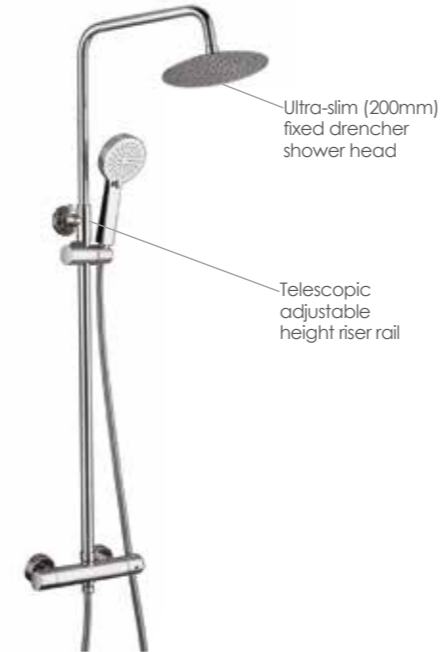

DC3B Concealed Single Outlet Valve  
WSV006B Slide Rail Kit

**DC Thermostatic Dual Outlet - Square (Wall Mounted Fixed Head & Slide Rail)** £742.17

DC4B Concealed Dual Outlet Valve  
WSV006B Slide Rail Kit  
WSV010B Wall Arm  
WSV008B 250mm Ultra Slim Shower Head

**KEEPS THE WATER TEMPERATURE CONSISTENT - EVEN WHEN A TAP IS USED ELSEWHERE!**

200mm fixed drencher head

3 Mode Handset

Thermostatically controlled

## Thermostatic Yes Bar Shower Valves

Separate temperature control with override button for safety

Ultra-slim (200mm) fixed drencher shower head

Telescopic adjustable height riser rail

### Yes Dual Outlet, Dual Control Bar Valve - Chrome

YES2C	Exposed valve, fixed drencher shower head & slide rail with handset, smooth hose	<b>£317.34</b>
YES2	Easy fitting for YES2C	<b>£14.42</b>

Ultra-slim (250mm) square fixed drencher shower head