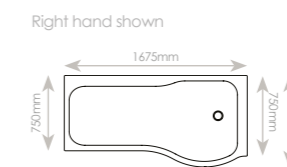

L Shaped Shower Bath

L Shaped Bath

Code	Dimensions	£ inc VAT
SOB71	1700 x 850/700mm Left Hand	£342.29
SOB72	1700 x 850/700mm Right Hand	£342.29
Panels		
SOB73	1700 x 520(h)mm Front Panel	£153.07
SOB74	700 x 520(h)mm End Panel	£98.87
Bath Screen		
SOB54	850 x 170 x 1470mm with towel rail	£272.70

Quality Specifications

- 6mm toughened safety glass
- B-Clean easy clean glass
- Bath screen with Lifetime Guarantee
- Shower bath with 10 year guarantee
- Screen adjusts for easy and secure fixing (see page 92 for full details)
- White bath/ Chrome finish bath screen profile
- Bath screen pivots in and out of the bath 180°

BATH OR SHOWER? SPOILT FOR CHOICE

P Shaped Shower Bath

P Shaped Bath

Code	Dimensions	£ inc VAT
SOB61	1675 x 850/750mm Left Hand	£342.29
SOB62	1675 x 850/750mm Right Hand	£342.29
Panels		
SOB63	1700 x 520(h)mm Front Panel	£153.07
SOB64	750 x 520(h)mm End Panel	£98.87
Bath Screen		
With Chrome knob		
SOB54	P Curved Bath Screen 746 x 1470mm	£275.36

Quality Specifications

- 6mm toughened safety glass
- B-Clean easy clean glass
- Bath screen with Lifetime Guarantee
- Shower bath with 10 year guarantee
- Screen adjusts for easy and secure fixing (see page 92 for full details)
- White bath/ Chrome finish bath screen profile
- Bath screen pivots in and out of the bath 180°