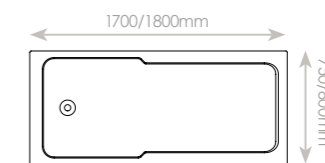

I Bath Shower Bath

I Bath

Code	Dimensions	£ inc VAT
IBA1775	1700 x 750mm	£481.12
IBA1880	1800 x 800mm	£576.00
Panels		
WSBP17	1700 x 515(h)mm Front Panel	£149.52
WSBP75	750 x 515(h)mm End Panel	£86.56