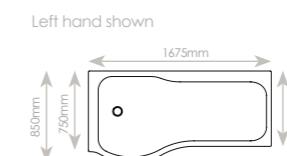

L Shaped Shower Bath

L Shaped Bath

Code	Dimensions	£ inc VAT
SOB71	1700 x 850/700mm Left Hand	£342.29
SOB72	1700 x 850/700mm Right Hand	£342.29
Panels		
SOB73	1700 x 520(h)mm Front Panel	£153.07
SOB74	700 x 520(h)mm End Panel	£98.87
Bath Screen		
SOB54	850 x 170 x 1470mm with towel rail	£272.70

Quality Specifications

- 6mm toughened safety glass
- B-Clean easy clean glass
- Bath screen with Lifetime Guarantee
- Shower bath with 10 year guarantee
- Screen adjusts for easy and secure fixing (see page 92 for full details)
- White bath/ Chrome finish bath screen profile
- Bath screen pivots in and out of the bath 180°

BATH OR SHOWER? SPOILT FOR CHOICE

P Shaped Shower Bath

P Shaped Bath

Code	Dimensions	£ inc VAT
SOB61	1675 x 850/750mm Left Hand	£342.29
SOB62	1675 x 850/750mm Right Hand	£342.29
Panels		
SOB63	1700 x 520(h)mm Front Panel	£153.07
SOB64	750 x 520(h)mm End Panel	£98.87
Bath Screen		
With Chrome knob		
SOB54	P Curved Bath Screen 746 x 1470mm	£275.36

Quality Specifications

- 6mm toughened safety glass
- B-Clean easy clean glass
- Bath screen with Lifetime Guarantee
- Shower bath with 10 year guarantee
- Screen adjusts for easy and secure fixing (see page 92 for full details)
- White bath/ Chrome finish bath screen profile
- Bath screen pivots in and out of the bath 180°