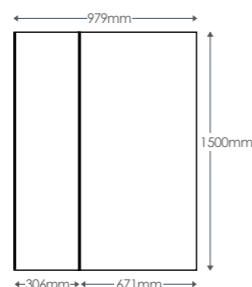

Evolve Extended Luxury Bath Screen

Chrome

Extended Bath Screen

Code	Dimensions	£ inc VAT
EVODO8C	979 X 1500mm	£523.64