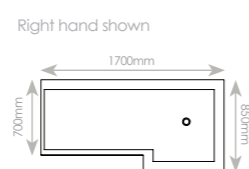

VS

Standard Bath

**BATH OR
SHOWER?
SPOILT FOR
CHOICE**

Front panel bows out slightly

L Shaped Shower Bath

L Shaped Bath

Code	Dimensions	£ inc VAT
SOB71	1700 x 850/700mm Left Hand	£342.29
SOB72	1700 x 850/700mm Right Hand	£342.29
Panels		
SOB73	1700 x 510(h)mm Front Panel	£153.07
SOB74	700 x 510(h)mm End Panel	£98.87
Bath Screen		
SOB54	850 x 170 x 1470mm with towel rail	£272.70