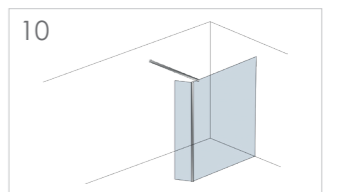

- 1 x Glass panel
- 1 x Wall Bracket (1 wall bracket supplied with every glass panel)
- 1 x Hinged Return Panel