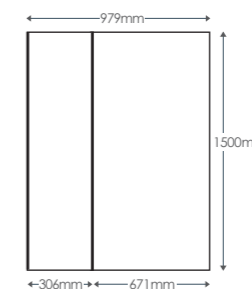

Evolve Extended Luxury Bath Screen

Black

Extended Black Bath Screen

Code	Dimensions	£ inc VAT
EVODO8BK	979 X 1500mm	£553.73

Quality Specifications

- Bath screen pivots in and out of the bath 180°
- 8mm toughened safety glass
- B-Clean easy clean glass
- Lifetime Guarantee
- Adjustment for easy and secure fixing (see page 100 for full details)
- Black finish bath screen profile
- Can be installed on the left or right of the bath