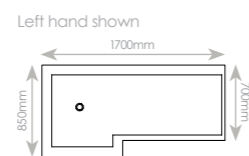

VS

Standard Bath

**BATH OR
SHOWER?
SPOILT FOR
CHOICE**

Front panel bows out slightly

L Shaped Shower Bath

L Shaped Bath

Code	Dimensions	£ inc VAT
SOB71	1700 x 850/700mm Left Hand	£342.29
SOB72	1700 x 850/700mm Right Hand	£342.29
Panels		
SOB73	1700 x 510(h)mm Front Panel	£153.07
SOB74	700 x 510(h)mm End Panel	£98.87
Bath Screen		
SOB54	850 x 170 x 1470mm with towel rail	£272.70