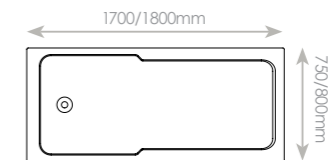

More showering space

Quality Specifications

- 6mm toughened safety glass
- Height 1900mm
- Power shower proof
- Smooth sliding opening action
- Inward opening door, perfect for when space is limited
- Magnetic seals
- B-Clean easy clean glass
- Lifetime guarantee
- Adjustment for easy & secure fixing (see page 100 for full details)
- Chrome finish
- Chrome finish top cover caps
- Can be installed with left hand or right hand opening

I Bath Shower Bath

I Bath

Code	Dimensions	£ inc VAT
IBA1775	1700 x 750mm	£514.80
IBA1880	1800 x 800mm	£616.32
Panels		
WSBP17	1700 x 515(h)mm Front Panel	£159.99
WSBP18	1800 x 515(h)mm Front Panel	£176.82
WSBP75	750 x 515(h)mm End Panel	£92.62

More Showering Space

If you need a shower in a standard shape bath, the **I Bath** is for you. With one end that's wider than the other, which allows you to have a comfortable showering experience.

I Bath

VS

Standard Bath