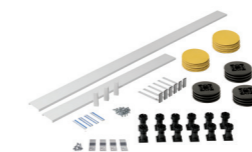

Panel Kit Square, Rectangle & Pentagon

Code	Dimensions	£ inc VAT
WD5	2000mm	£103.31

Waste required