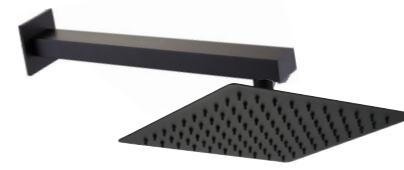

Square Shower Valve Kits

Black

DC Thermostatic Single Outlet - Square (Wall Mounted Fixed Head)