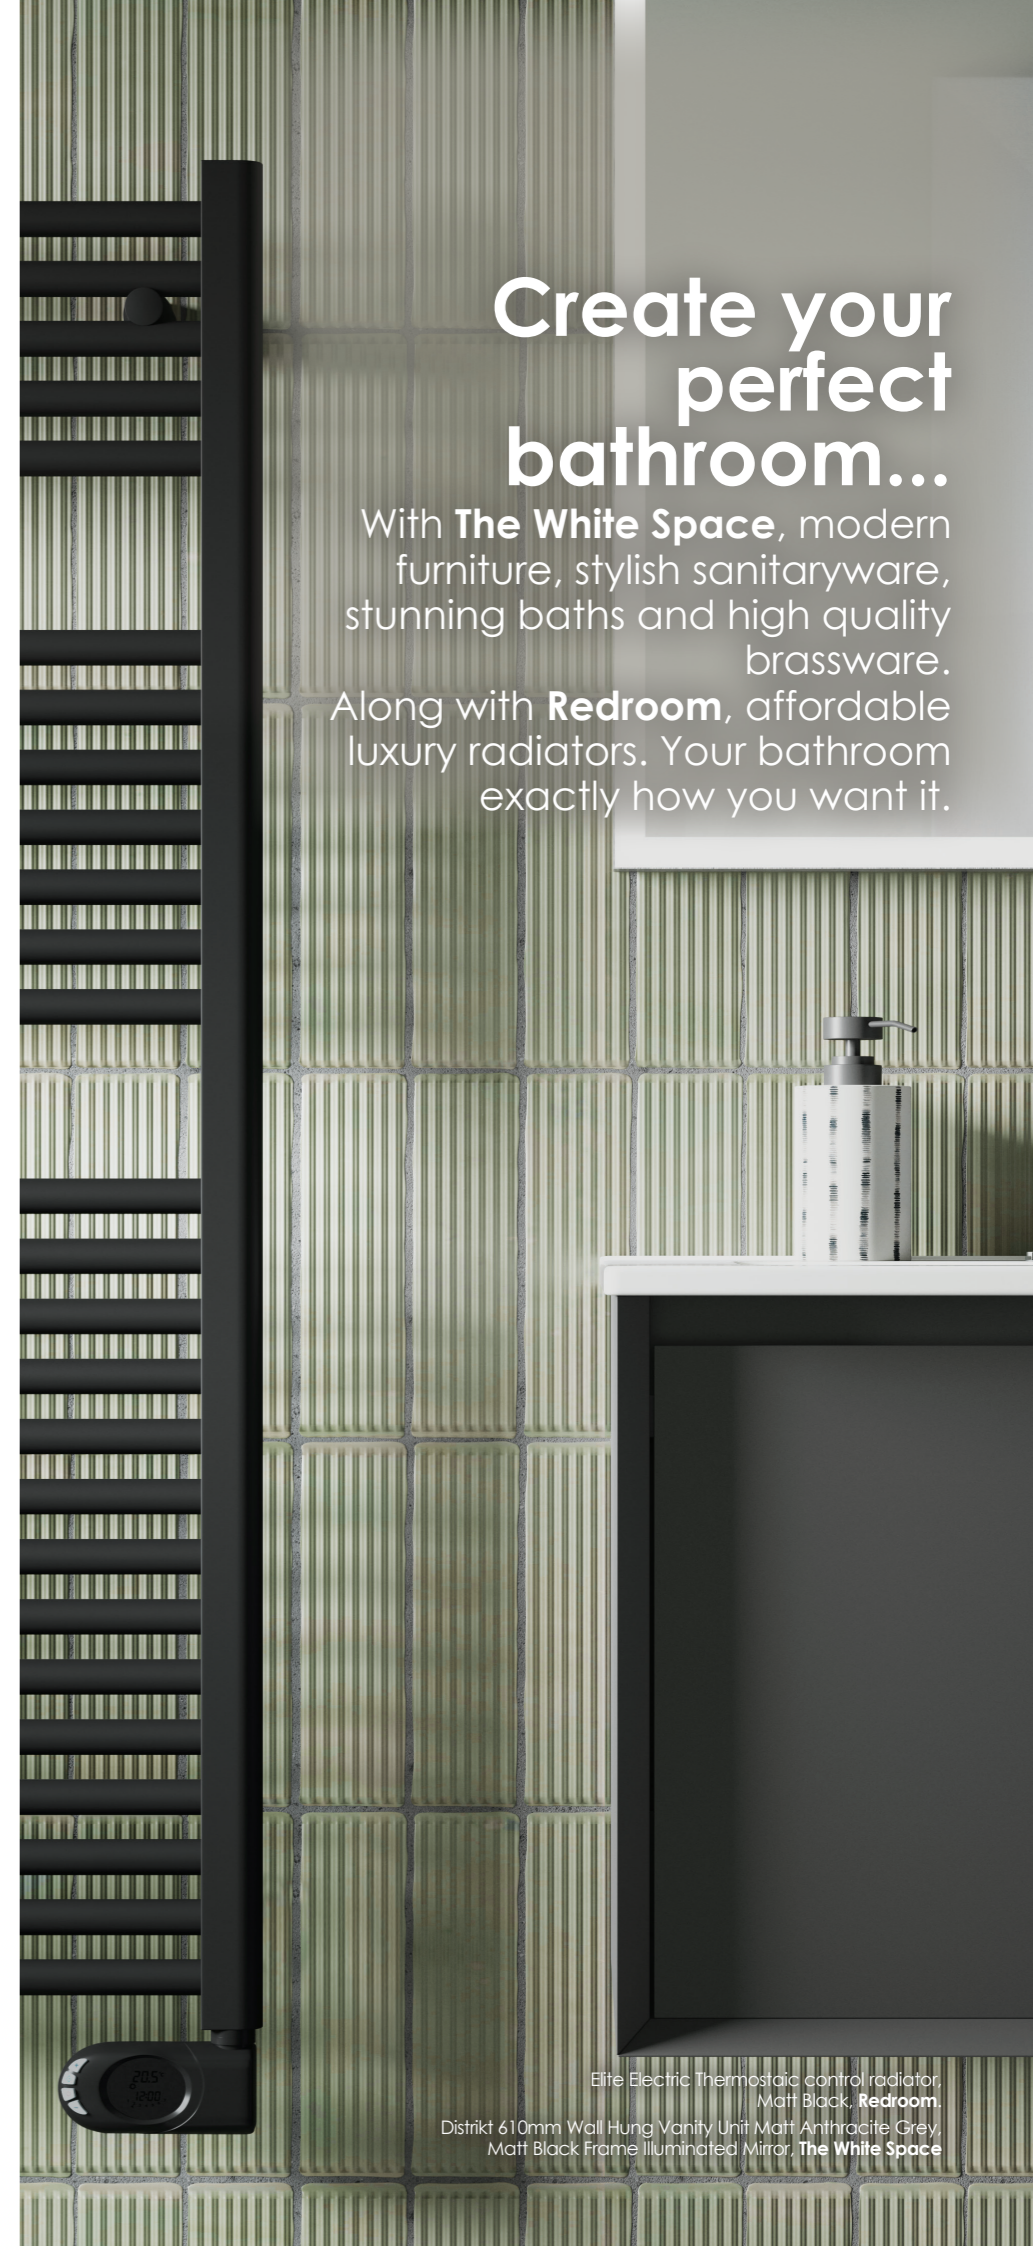

Create your perfect bathroom...

With **The White Space**, modern furniture, stylish sanitaryware, stunning baths and high quality brassware.

Along with **Redroom**, affordable luxury radiators. Your bathroom exactly how you want it.