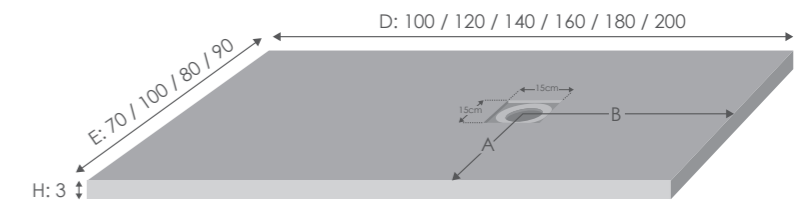

Central Waste

Offset Waste

Slope: Min 1%
Max 3.7%

Central Waste

White Slate

Code	Dimensions	£ inc VAT
ES7017WH	70 x 170cm	£917.33
ES8010WH	80 x 100cm	£552.58
ES8012WH	80 x 120cm	£609.72
ES8014WH	80 x 140cm	£647.81
ES8016WH	80 x 160cm	£833.52
ES9090WH	90 x 90cm	£544.96
ES9012WH	90 x 120cm	£647.81
ES9014WH	90 x 140cm	£806.86
ES9016WH	90 x 160cm	£928.76
ES9018WH	90 x 180cm	£982.09
ES9020WH	90 x 200cm	£1,088.76
ES1012WH	100 x 120cm	£849.72
ES1014WH	100 x 140cm	£997.33
ES1016WH	100 x 160cm	£1,081.14
ES1020WH	100 x 200cm	£1,298.28