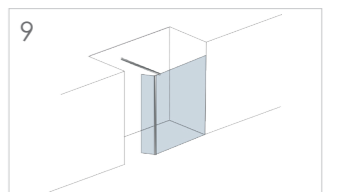

- 1 x Glass panel
- 1 x Wall Bracket (1 wall bracket supplied with every glass panel)
- 1 x Hinged Return Panel