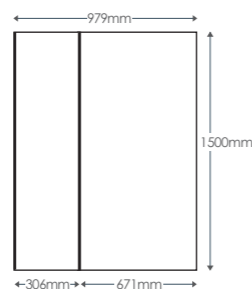

Evolve Extended Luxury Bath Screen

Chrome

Extended Bath Screen

Code	Dimensions	£ inc VAT
EVODO8C	979 X 1500mm	£523.64

Quality Specifications

- Bath screen pivots in and out of the bath 180°
- 8mm toughened safety glass
- B-Clean easy clean glass
- Lifetime Guarantee
- Adjustment for easy and secure fixing (see page 100 for full details)
- Chrome finish bath screen profile
- Can be installed on the left or right of the bath