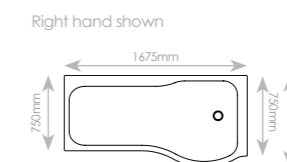

P Shaped Shower Bath

P Shaped Bath

Code	Dimensions	£ inc VAT
SOB61	1675 x 850/750mm Left Hand	£342.29
SOB62	1675 x 850/750mm Right Hand	£342.29
Panels		
SOB63	1700 x 510(h)mm Front Panel	£153.07
SOB64	750 x 510(h)mm End Panel	£98.87
Bath Screen		
With Chrome knob		
SOB54	P Curved Bath Screen 746 x 1470mm	£275.36