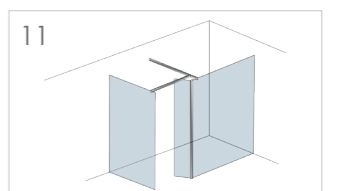

- 2 x Glass panel
- 2 Wall Bracket (1 wall bracket supplied with every glass panel)
- 1 x T piece (included with every wall bracket)
- 1 x Hinged Return Panel