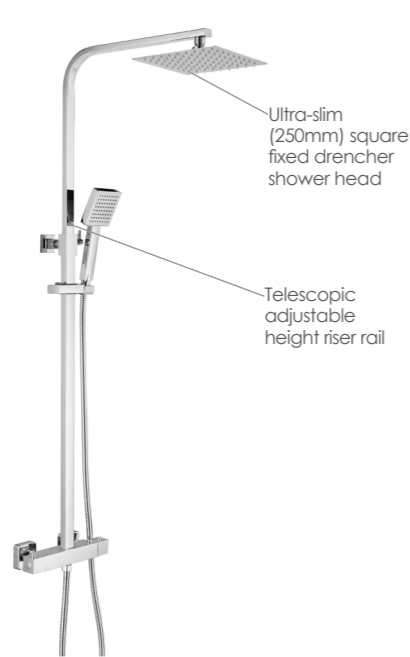

Shower Valves

Thermostatic Yes Bar Shower Valves

Separate temperature control with override button for safety

Yes Dual Outlet Dual Control Bar Valve - Black

YES1B Exposed valve, fixed drencher shower head & slide rail with handset, smooth hose **£421.05**

Yes Dual Outlet Dual Control Bar Valve - Square - Black

YES3B Exposed valve, fixed drencher shower head & slide rail with handset, smooth hose **£452.86**

Yes Dual Outlet Dual Control Bar Valve - Black

YES7B Exposed valve, slide rail with handset and Easyfit brackets **£200.50**

Yes Dual Outlet Dual Control Bar Valve - Chrome

YES2C Exposed valve, fixed drencher shower head & slide rail with handset, smooth hose **£317.34**

YES2 Easy fitting for YES2C **£14.42**

Yes Dual Outlet Dual Control Bar Valve - Square - Chrome

YES3C Exposed valve, fixed drencher shower head & slide rail with handset, smooth hose **£393.79**

Yes Single Outlet Dual Control Bar Valve - Chrome

YES7C Exposed valve, slide rail with handset and Easyfit brackets **£181.63**