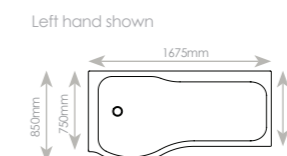

P Shaped Shower Bath

P Shaped Bath

Code	Dimensions	£ inc VAT
SOB61	1675 x 850/750mm Left Hand	£342.29
SOB62	1675 x 850/750mm Right Hand	£342.29
Panels		
SOB63	1700 x 510(h)mm Front Panel	£153.07
SOB64	750 x 510(h)mm End Panel	£98.87
Bath Screen		
With Chrome knob		
SOB54	P Curved Bath Screen 746 x 1470mm	£275.36