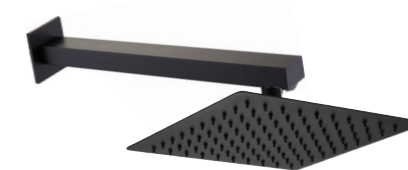

DC Thermostatic Dual Outlet (Wall Mounted Fixed Head & Slide Rail)

£642.19

DC2B / SV02B Concealed Dual Outlet Valve
WSV003B Slide Rail Kit
WSV002B Wall Arm
WSV004B 250mm Ultra Slim Shower Head

DC Thermostatic Dual Outlet (Wall Mounted Fixed Head & Handset)

£654.39

DC2B / SV02B Concealed Dual Outlet Valve
WSV011B Slide Rail Kit - Pencil Handset
WSV002B Wall Arm
WSV004B 250mm Ultra Slim Shower Head

Square Shower Valve Kits

Black

DC Thermostatic Single Outlet - Square (Wall Mounted Fixed Head)

£495.29

DC3B Concealed Single Outlet Valve
WSV010B Wall Arm
WSV008B 250mm Ultra Slim Shower Head

DC Thermostatic Single Outlet - Square (Slide Rail)

£505.88

DC3B Concealed Single Outlet Valve
WSV006B Slide Rail Kit