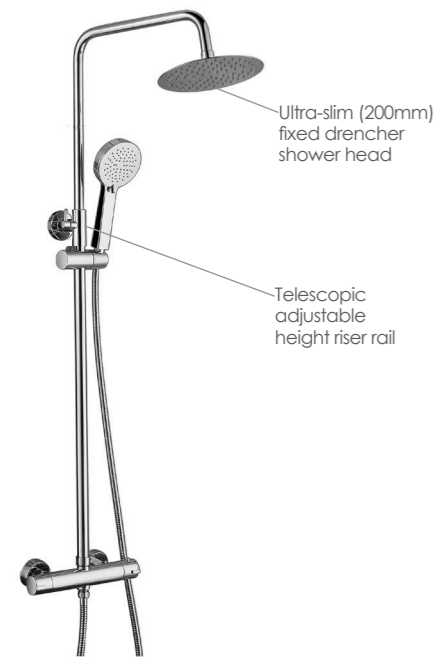

Shower Valves

Thermostatic Yes Bar Shower Valves

Separate temperature control with override button for safety

Yes Dual Outlet Dual Control Bar Valve - Black

YES1B Exposed valve, fixed drencher shower head & slide rail with handset, smooth hose **£421.05**

Yes Dual Outlet Dual Control Bar Valve - Square - Black

YES3B Exposed valve, fixed drencher shower head & slide rail with handset, smooth hose **£452.86**

Yes Dual Outlet Dual Control Bar Valve - Black

YES7B Exposed valve, slide rail with handset and Easyfit brackets **£200.50**

Yes Dual Outlet Dual Control Bar Valve - Chrome

YES2C Exposed valve, fixed drencher shower head & slide rail with handset, smooth hose **£317.34**

YES2 Easy fitting for YES2C **£14.42**

Yes Dual Outlet Dual Control Bar Valve - Square - Chrome

YES3C Exposed valve, fixed drencher shower head & slide rail with handset, smooth hose **£393.79**

Yes Single Outlet Dual Control Bar Valve - Chrome

YES7C Exposed valve, slide rail with handset and Easyfit brackets **£181.63**