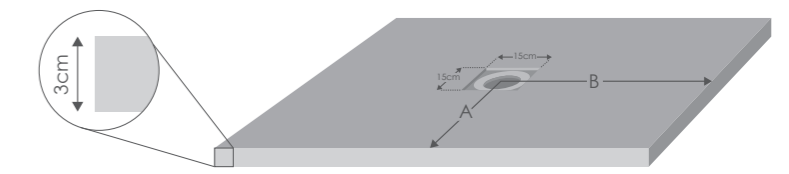

Central Waste

Offset Waste

Slope: Min 1%
Max 3.7%

Central Waste

White Slate

Code	Dimensions	£ inc VAT
ES7017WH	70 x 170cm	£917.33
ES8010WH	80 x 100cm	£552.58
ES8012WH	80 x 120cm	£609.72
ES8014WH	80 x 140cm	£647.81
ES8016WH	80 x 160cm	£833.52
ES9090WH	90 x 90cm	£544.96
ES9012WH	90 x 120cm	£647.81
ES9014WH	90 x 140cm	£806.86
ES9016WH	90 x 160cm	£928.76
ES9018WH	90 x 180cm	£982.09
ES9020WH	90 x 200cm	£1,088.76
ES1012WH	100 x 120cm	£849.72
ES1014WH	100 x 140cm	£997.33
ES1016WH	100 x 160cm	£1,081.14
ES1020WH	100 x 200cm	£1,298.28