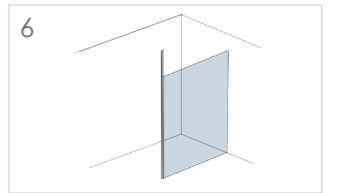

- 1 x Glass panel
- 1 x Floor to ceiling bracket (optional extra see fitting options)