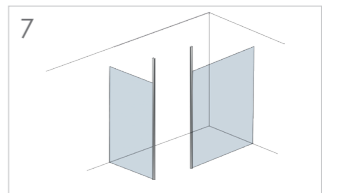

- 2 x Glass panel
- 2 x Floor to ceiling bracket (optional extra see fitting options)