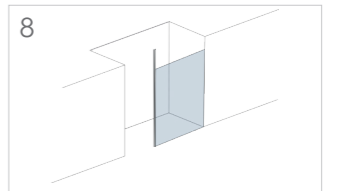

- 1 x Glass panel
- 1 x Floor to ceiling bracket (optional extra see fitting options)