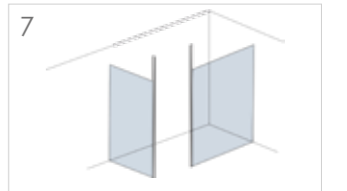

- 2 x Glass panel
- 2 x Floor to ceiling bracket (optional extra see fitting options)