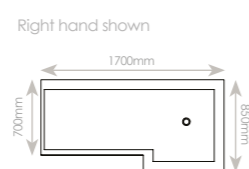

L Shaped Shower Bath

L Shaped Bath

Code	Dimensions	£ inc VAT
SOB71	1700 x 850/700mm Left Hand	£342.29
SOB72	1700 x 850/700mm Right Hand	£342.29
Panels		
SOB73	1700 x 520(h)mm Front Panel	£153.07
SOB74	700 x 520(h)mm End Panel	£98.87
Bath Screen		
SOB54	850 x 170 x 1470mm with towel rail	£272.70