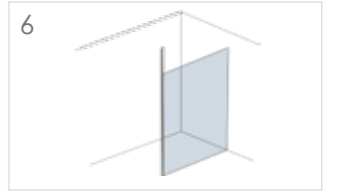

- 1 x Glass panel
- 1 x Floor to ceiling bracket (optional extra see fitting options)