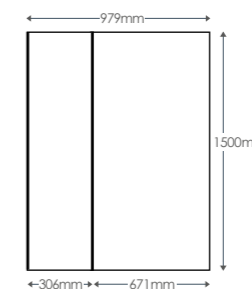

Evolve Extended Luxury Bath Screen

Black

Extended Black Bath Screen

Code	Dimensions	£ inc VAT
EVODO8BK	979 X 1500mm	£553.73