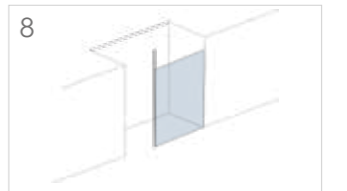

- 1 x Glass panel
- 1 x Floor to ceiling bracket (optional extra see fitting options)