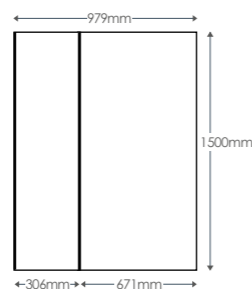

Evolve Extended Luxury Bath Screen

Chrome

Extended Bath Screen

Code	Dimensions	£ inc VAT
EVODO8C	979 X 1500mm	£523.64