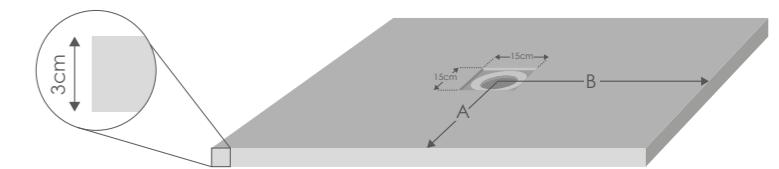

Central Waste