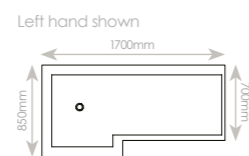

L Shaped Shower Bath

L Shaped Bath

Code	Dimensions	£ inc VAT
SOB71	1700 x 850/700mm Left Hand	£342.29
SOB72	1700 x 850/700mm Right Hand	£342.29
Panels		
SOB73	1700 x 520(h)mm Front Panel	£153.07
SOB74	700 x 520(h)mm End Panel	£98.87
Bath Screen		
SOB54	850 x 170 x 1470mm with towel rail	£272.70