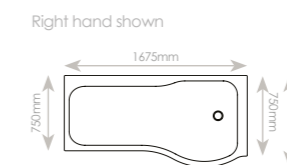

BATH OR SHOWER? SPOILT FOR CHOICE

Front panel bows out slightly

P Shaped Shower Bath

P Shaped Bath

Code	Dimensions	£ inc VAT
SOB61	1675 x 850/750mm Left Hand	£342.29
SOB62	1675 x 850/750mm Right Hand	£342.29
Panels		
SOB63	1700 x 520(h)mm Front Panel	£153.07
SOB64	750 x 520(h)mm End Panel	£98.87
Bath Screen		
SOB54	With Chrome knob P Curved Bath Screen 746 x 1470mm	£275.36