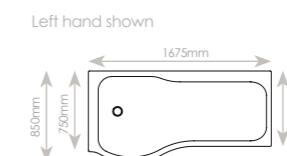

BATH OR SHOWER? SPOILT FOR CHOICE

Front panel bows out slightly

P Shaped Shower Bath

P Shaped Bath

Code	Dimensions	£ inc VAT
SOB61	1675 x 850/750mm Left Hand	£342.29
SOB62	1675 x 850/750mm Right Hand	£342.29
Panels		
SOB63	1700 x 520(h)mm Front Panel	£153.07
SOB64	750 x 520(h)mm End Panel	£98.87
Bath Screen		
SOB54	With Chrome knob P Curved Bath Screen 746 x 1470mm	£275.36