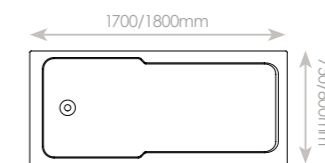

I Bath Shower Bath

I Bath

Code	Dimensions	£ inc VAT
IBA1775	1700 x 750mm	£481.12
IBA1880	1800 x 800mm	£576.00
Panels		
WSBP17	1700 x 515(h)mm Front Panel	£149.52
WSBP75	750 x 515(h)mm End Panel	£86.56

More Showering Space