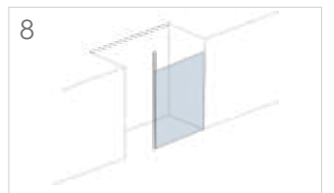

- 1 x Glass panel
- 1 x Floor to ceiling bracket (optional extra see fitting options)