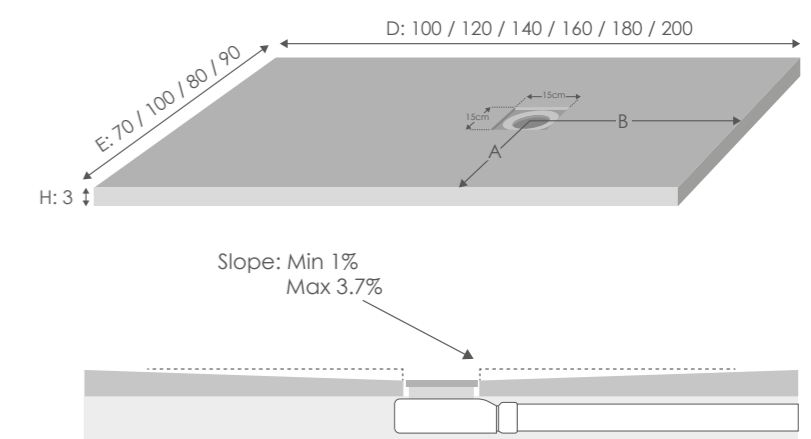

Offset Waste

Features & Benefits

Beautiful Natural Finish

High Slip Resistance
Class 3 (UNE-ENV 12633:2003)

Colour goes all the way through

Hard Wearing & Scratch Resistant

UV Resistant

Can be cut to size

Antibacterial

Stainless Steel or Colour Match Waste

Low Profile

Central Waste

White Slate

Code	Dimensions	£ inc VAT
ES7017WH	70 x 170cm	£917.33
ES8010WH	80 x 100cm	£552.58
ES8012WH	80 x 120cm	£609.72
ES8014WH	80 x 140cm	£647.81
ES8016WH	80 x 160cm	£833.52
ES9090WH	90 x 90cm	£544.96
ES9012WH	90 x 120cm	£647.81
ES9014WH	90 x 140cm	£806.86
ES9016WH	90 x 160cm	£928.76
ES9018WH	90 x 180cm	£982.09
ES9020WH	90 x 200cm	£1,088.76
ES1012WH	100 x 120cm	£849.72
ES1014WH	100 x 140cm	£997.33
ES1016WH	100 x 160cm	£1,081.14
ES1020WH	100 x 200cm	£1,298.28

Grey Slate

Code	Dimensions	£ inc VAT
ES7017SS	70 x 170cm	£917.33
ES8010SS	80 x 100cm	£552.58
ES8012SS	80 x 120cm	£609.72
ES8014SS	80 x 140cm	£647.81
ES8016SS	80 x 160cm	£833.52
ES9090SS	90 x 90cm	£544.96
ES9012SS	90 x 120cm	£647.81
ES9014SS	90 x 140cm	£806.86
ES9016SS	90 x 160cm	£928.76
ES9018SS	90 x 180cm	£982.09
ES9020SS	90 x 200cm	£1,088.76
ES1012SS	100 x 120cm	£849.72
ES1014SS	100 x 140cm	£997.33
ES1016SS	100 x 160cm	£1,081.14
ES1020SS	100 x 200cm	£1,298.28

Graphite Slate

Code	Dimensions	£ inc VAT
ES7017GS	70 x 170cm	£917.33
ES8010GS	80 x 100cm	£552.58
ES8012GS	80 x 120cm	£609.72
ES8014GS	80 x 140cm	£647.81
ES8016GS	80 x 160cm	£833.52
ES9090GS	90 x 90cm	£544.96
ES9012GS	90 x 120cm	£647.81
ES9014GS	90 x 140cm	£806.86
ES9016GS	90 x 160cm	£928.76
ES9018GS	90 x 180cm	£982.09
ES9020GS	90 x 200cm	£1,088.76
ES1012GS	100 x 120cm	£849.72
ES1014GS	100 x 140cm	£997.33
ES1016GS	100 x 160cm	£1,081.14
ES1020GS	100 x 200cm	£1,298.28

Essenza trays come with a stainless steel waste. Colour matched waste covers can be purchased as an optional extra.

Colour Matched Waste Cover

(Optional)

Code	Description	£ inc VAT
ESWASWH	White Slate	£36.00

Colour Matched Waste Cover

(Optional)

Code	Description	£ inc VAT
ESWASSS	Grey Slate	£36.00

Colour Matched Waste Cover

(Optional)

Code	Description	£ inc VAT
ESWASGS	Graphite Slate	£36.00