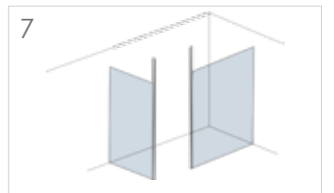

- 2 x Glass panel
- 2 x Floor to ceiling bracket (optional extra see fitting options)