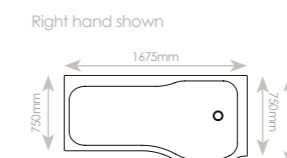

**BATH OR SHOWER?
SPOILT FOR CHOICE**

Front panel bows out slightly

P Shaped Shower Bath

P Shaped Bath

Code	Dimensions	£ inc VAT
SOB61	1675 x 850/750mm Left Hand	£342.29
SOB62	1675 x 850/750mm Right Hand	£342.29
Panels		
SOB63	1700 x 510(h)mm Front Panel	£153.07
SOB64	750 x 510(h)mm End Panel	£98.87
Bath Screen		
With Chrome knob		
SOB54	P Curved Bath Screen 746 x 1470mm	£275.36