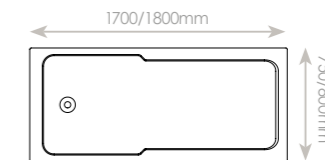

I Bath Shower Bath

I Bath

Code	Dimensions	£ inc VAT
IBA1775	1700 x 750mm	£514.80
IBA1880	1800 x 800mm	£616.32
Panels		
WSBP17	1700 x 515(h)mm Front Panel	£159.99
WSBP18	1800 x 515(h)mm Front Panel	£176.82
WSBP75	750 x 515(h)mm End Panel	£92.62