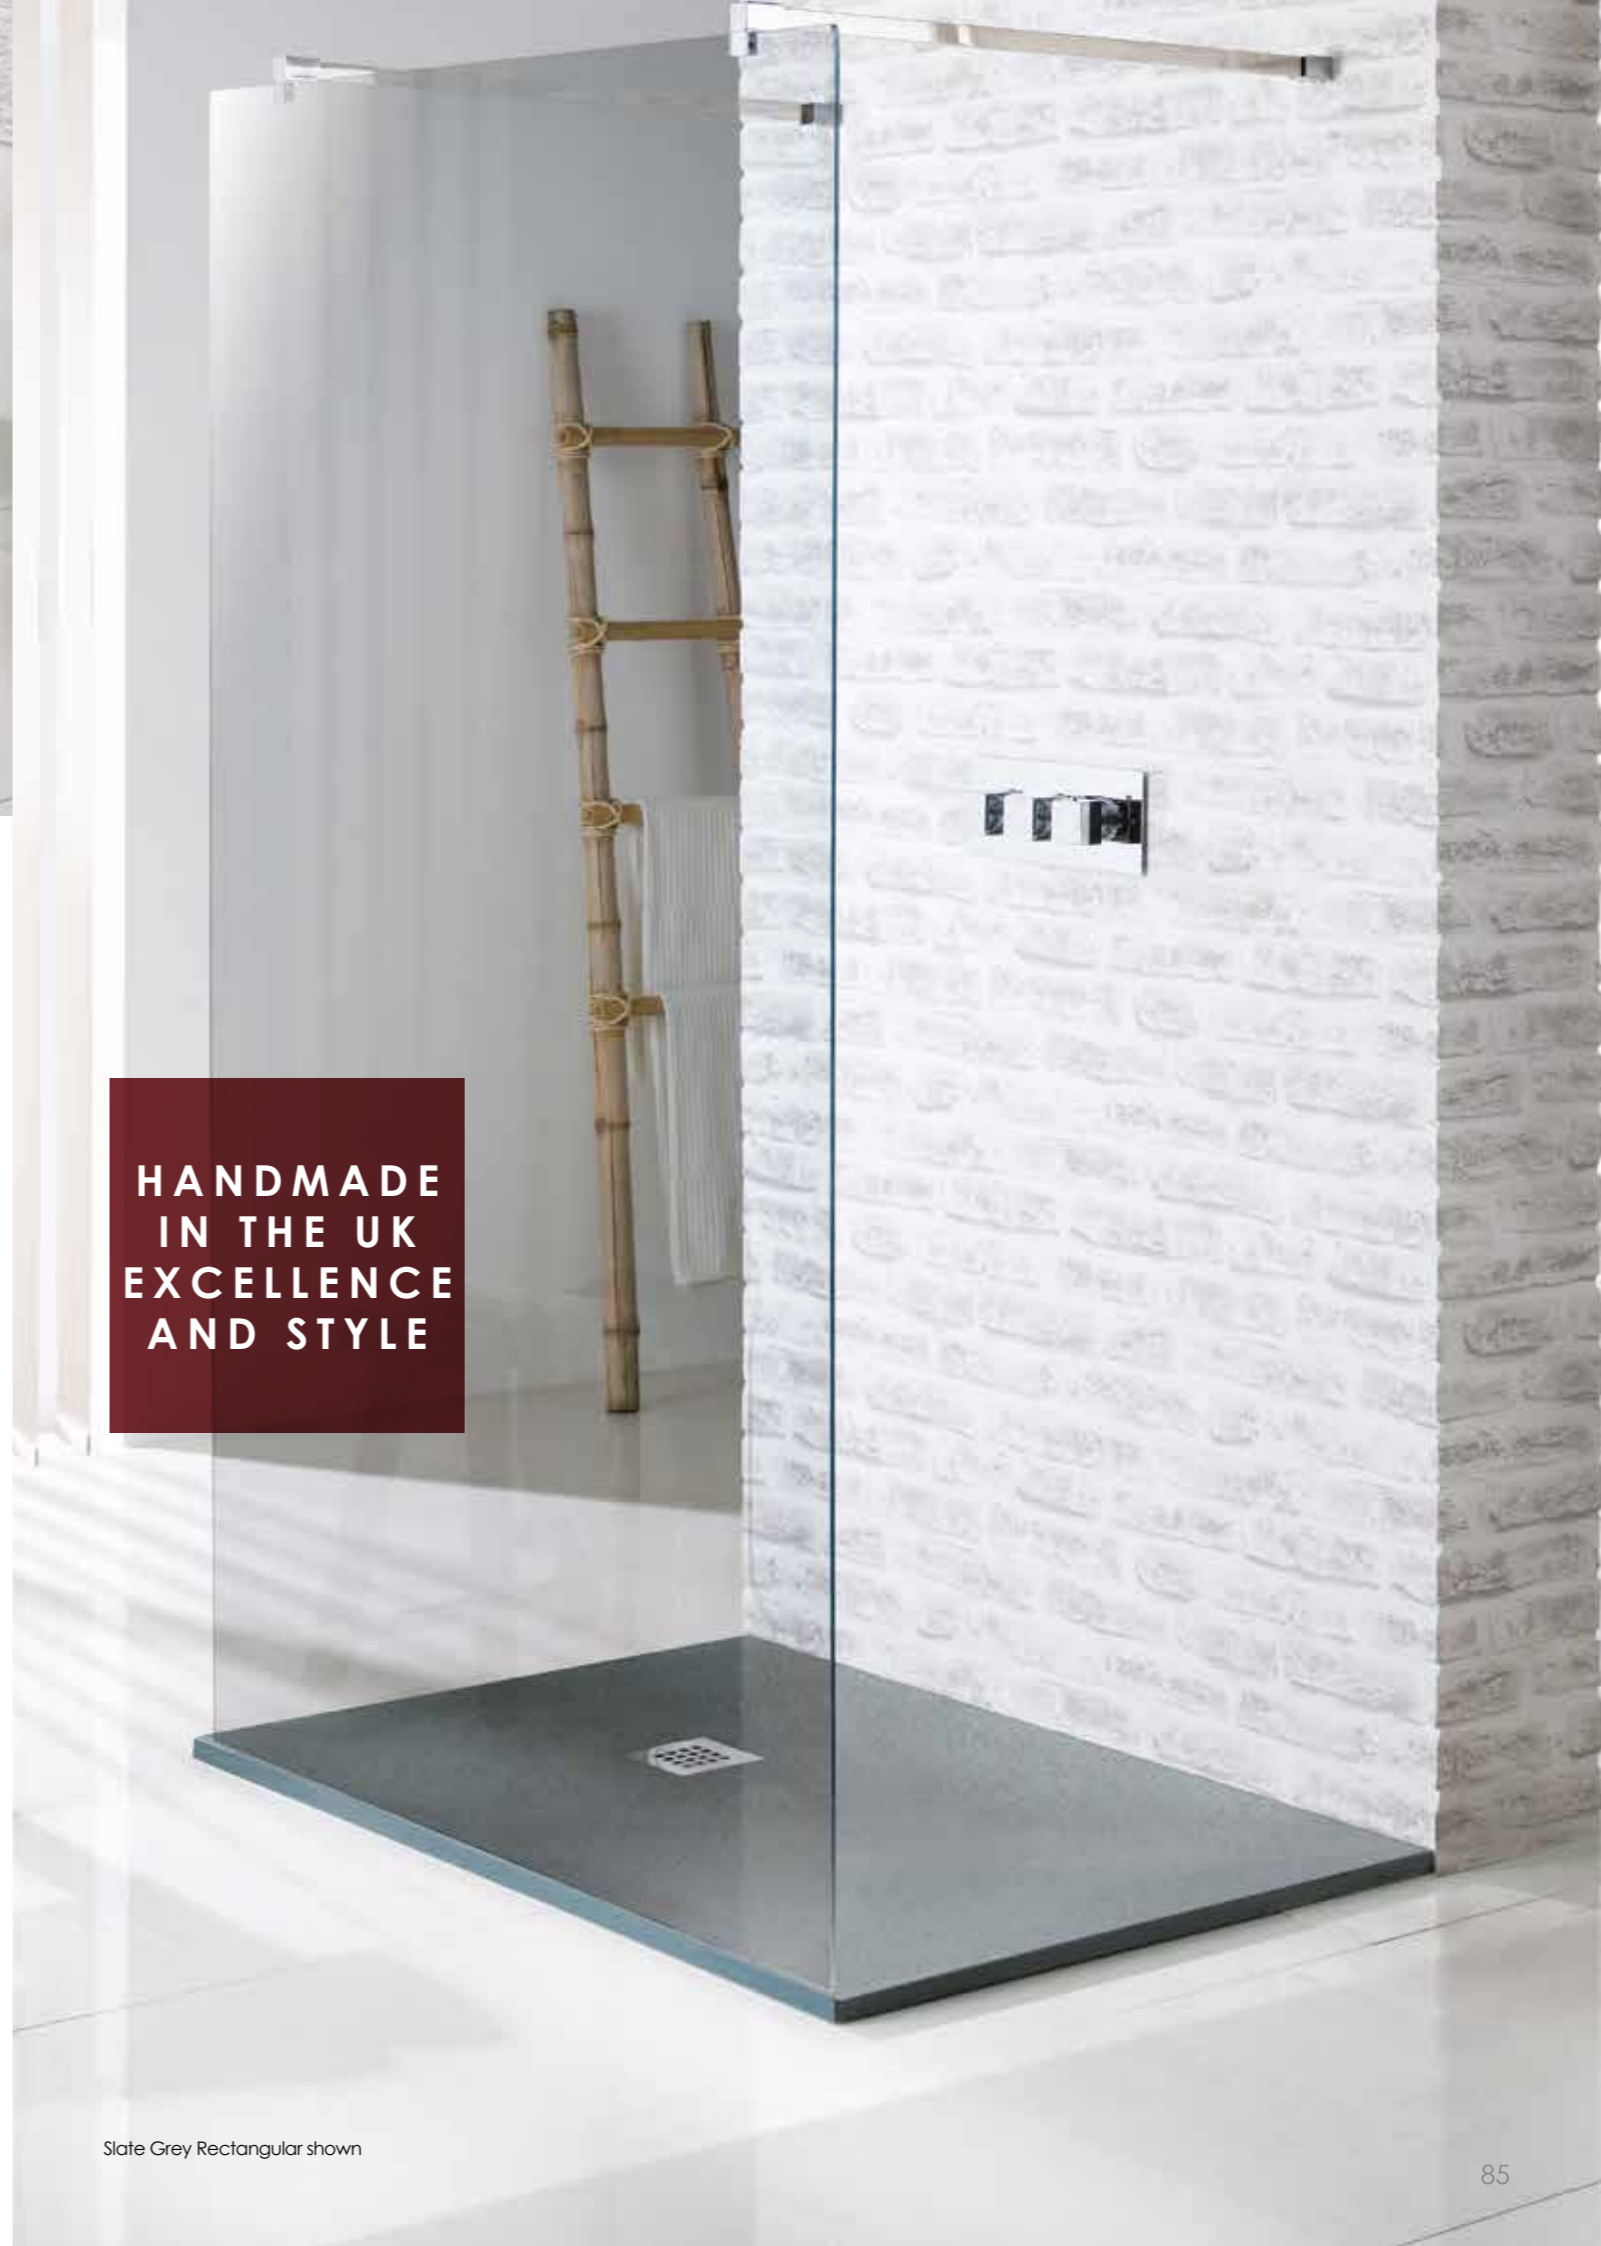

Waste & Cover (required)
90mm Stainless Steel

Code	Dimensions	£ inc VAT
X2X	Waste & Square Cover	£50.92

Waste & Cover
90mm Grey

Code	Dimensions	£ inc VAT
X21	Waste & Square Cover	£50.46
X2Z	Square Waste Cover only	£44.09

MX Minerals Quality Specifications

- Traditional Cast Stone shower tray
- Handmade in the UK
- Modern Slate effect
- Slip resistant
- Available in a variety of shapes and sizes
- Easy to fit

**HANDMADE
IN THE UK
EXCELLENCE
AND STYLE**