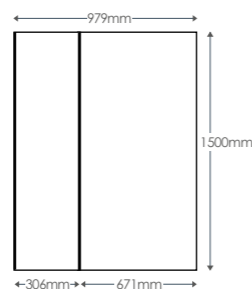

Evolve Extended Luxury Bath Screen

Chrome

Extended Bath Screen

Code	Dimensions	£ inc VAT
EVODO8C	979 X 1500mm	£523.64

Quality Specifications

- Bath screen pivots in and out of the bath 180°
- 8mm toughened safety glass
- B-Clean easy clean glass
- Lifetime Guarantee
- Adjustment for easy and secure fixing (see page 100 for full details)
- Chrome finish bath screen profile
- Can be installed on the left or right of the bath