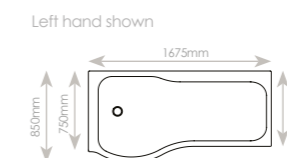

**BATH OR SHOWER?
SPOILT FOR CHOICE**

Front panel bows out slightly

P Shaped Shower Bath

P Shaped Bath

Code	Dimensions	£ inc VAT
SOB61	1675 x 850/750mm Left Hand	£342.29
SOB62	1675 x 850/750mm Right Hand	£342.29
Panels		
SOB63	1700 x 510(h)mm Front Panel	£153.07
SOB64	750 x 510(h)mm End Panel	£98.87
Bath Screen		
With Chrome knob		
SOB54	P Curved Bath Screen 746 x 1470mm	£275.36