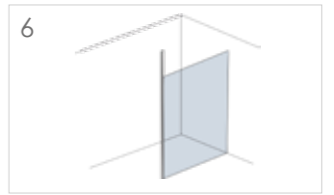

- 1 x Glass panel
- 1 x Floor to ceiling bracket (optional extra see fitting options)