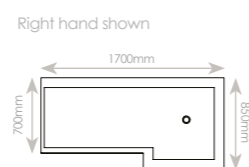

VS

Standard Bath

L Shaped Shower Bath

L Shaped Bath

Code	Dimensions	£ inc VAT
SOB71	1700 x 850/700mm Left Hand	£342.29
SOB72	1700 x 850/700mm Right Hand	£342.29
Panels		
SOB73	1700 x 510(h)mm Front Panel	£153.07
SOB74	700 x 510(h)mm End Panel	£98.87
Bath Screen		
SOB54	850 x 170 x 1470mm with towel rail	£272.70