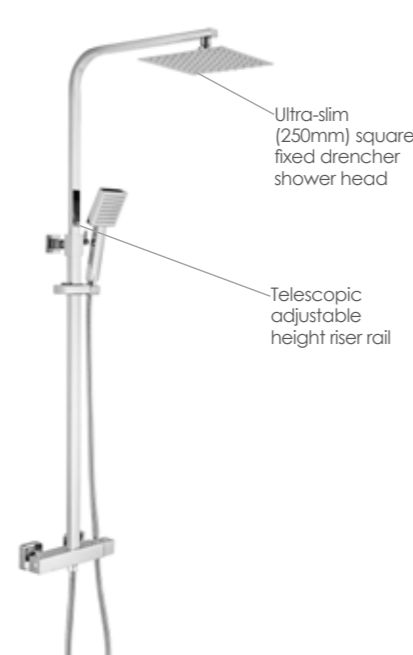

YES1B Exposed valve, fixed drencher shower head & slide rail with handset, smooth hose **£421.05**

Ultra-slim (250mm) square fixed drencher shower head

Telescopic adjustable height riser rail

Yes Dual Outlet Dual Control Bar Valve - Square - Black

YES3B Exposed valve, fixed drencher shower head & slide rail with handset, smooth hose **£452.86**

Yes Dual Outlet Dual Control Bar Valve - Black

YES7B Exposed valve, slide rail with handset and Easyfit brackets **£200.50**

Ultra-slim (200mm) fixed drencher shower head

Telescopic adjustable height riser rail

Yes Dual Outlet Dual Control Bar Valve - Chrome

YES2C Exposed valve, fixed drencher shower head & slide rail with handset, smooth hose **£317.34**

YES2 Easy fitting for YES2C **£14.42**

Ultra-slim (250mm) square fixed drencher shower head

Telescopic adjustable height riser rail

Yes Dual Outlet Dual Control Bar Valve - Square - Chrome

YES3C Exposed valve, fixed drencher shower head & slide rail with handset, smooth hose **£393.79**