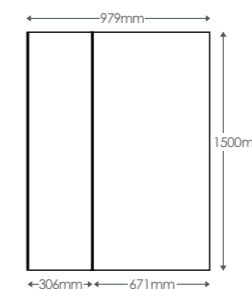

Evolve Extended Luxury Bath Screen

Black

Extended Black Bath Screen

Code	Dimensions	£ inc VAT
EVODO8BK	979 X 1500mm	£553.73

Quality Specifications

- Bath screen pivots in and out of the bath 180°
- 8mm toughened safety glass
- B-Clean easy clean glass
- Lifetime Guarantee
- Adjustment for easy and secure fixing (see page 100 for full details)
- Black finish bath screen profile
- Can be installed on the left or right of the bath