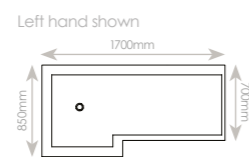

VS

Standard Bath

L Shaped Shower Bath

L Shaped Bath

Code	Dimensions	£ inc VAT
SOB71	1700 x 850/700mm Left Hand	£342.29
SOB72	1700 x 850/700mm Right Hand	£342.29
Panels		
SOB73	1700 x 510(h)mm Front Panel	£153.07
SOB74	700 x 510(h)mm End Panel	£98.87
Bath Screen		
SOB54	850 x 170 x 1470mm with towel rail	£272.70