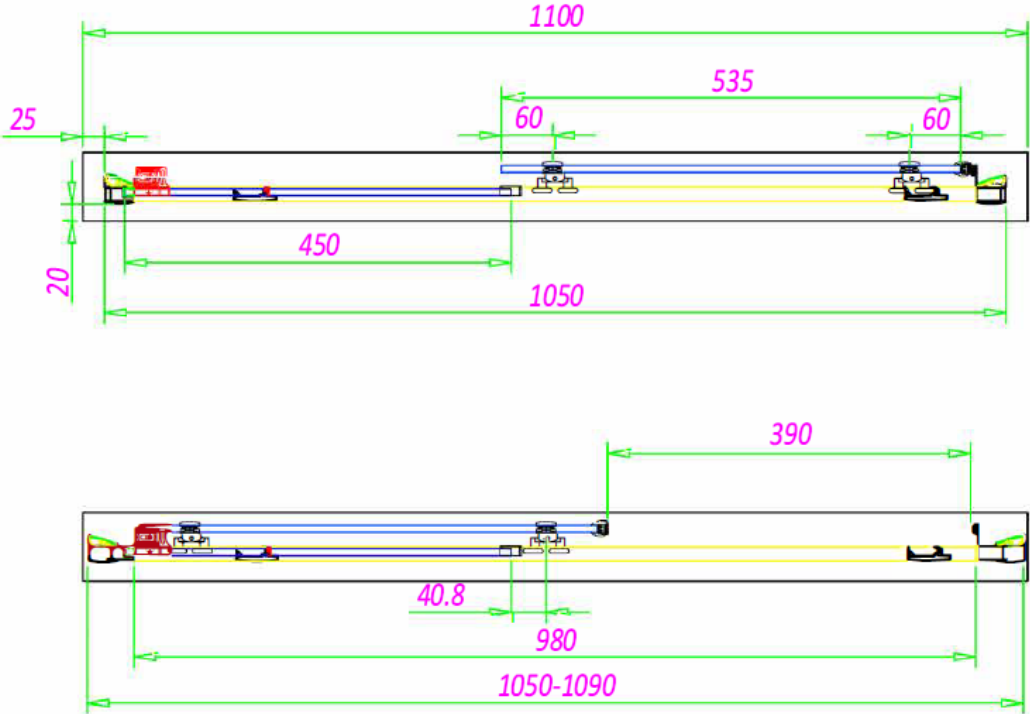

SOMMER 8 SLIDING DOOR SOE11 - 1100MM

SKU: SOE11

MANUFACTURER: SOMMER

RANGE: SOMMER 8

PRODUCT INFORMATION: 1100MM (1050-1090MM)

SOMMER 8 SLIDING DOOR 1100MM (1050-1090MM)