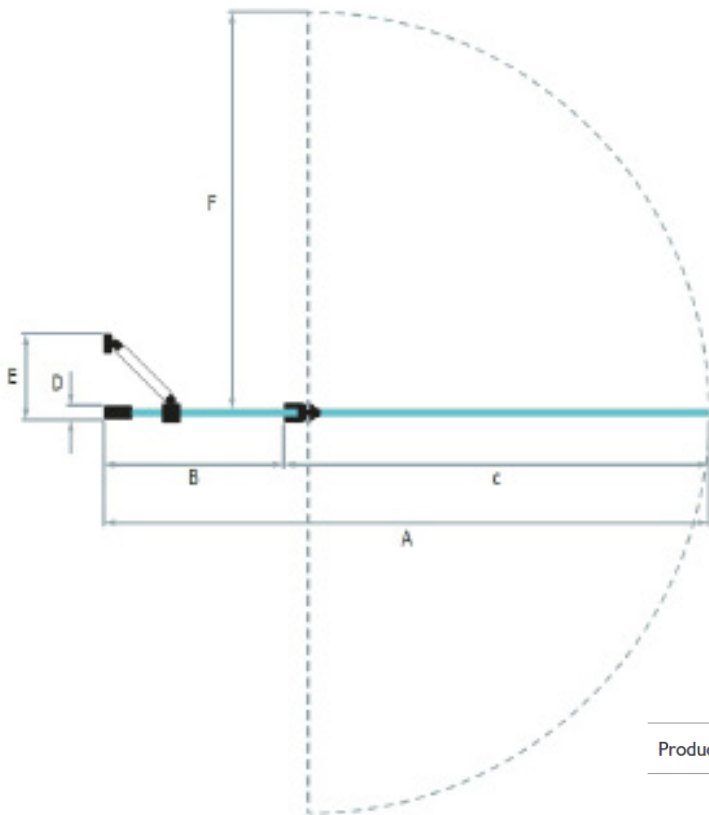

Product Code	Adjustment mm	Dimension mm					
		A	B	C	D	E	F
EVODO8(C/BK)	950-970	283-303	667	18	135	627	

Height — 1505 mm excluding bath

SOMMER
Showering Products