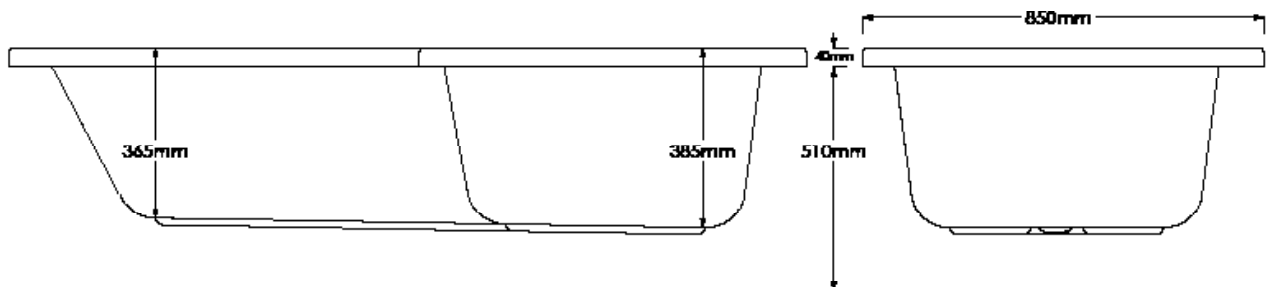

L SHAPED SHOWER BATH SOB72

SKU: SOB72

MANUFACTURER: SOMMER

RANGE: SHOWER BATHS

PRODUCT INFORMATION: 1700 X 850/700MM - RIGHT HAND

SOMMER L SHAPED SHOWER BATH 1700 X 850/700MM - RIGHT HAND - WHITE