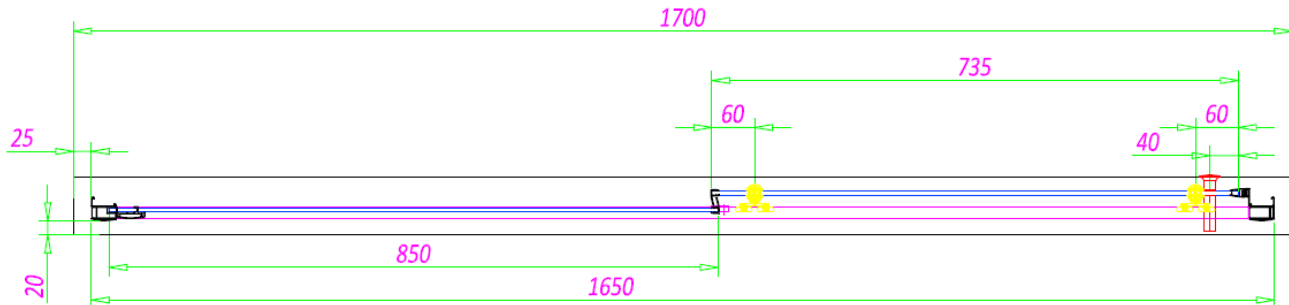

RANGE: SOMMER 6

PRODUCT INFORMATION: 1500MM DOOR

SOMMER 6 SLIDER 1500MM (1450-1490MM) - CHROME

 **SOMMER**
Showering Products

SOMMER 6 SLIDING DOOR SOS16 - 1600MM

SKU: SOS16

MANUFACTURER: SOMMER

RANGE: SOMMER 6

PRODUCT INFORMATION: 1600MM DOOR

SOMMER 6 SLIDER 1600MM (1550-1590MM) - CHROME

 **SOMMER**
Showering Products

SOMMER 6 SLIDING DOOR SOS17 - 1700MM

SKU: SOS17

MANUFACTURER: SOMMER

RANGE: SOMMER 6

PRODUCT INFORMATION: 1700MM DOOR

SOMMER 6 SLIDER 1700MM (1650-1690MM) - CHROME

 **SOMMER**
Showering Products

SOMMER 6 SIDE PANEL

SOS91 - 700MM

SKU: SOS91

MANUFACTURER: SOMMER

RANGE: SOMMER 6

PRODUCT INFORMATION: 700MM SIDE PANEL