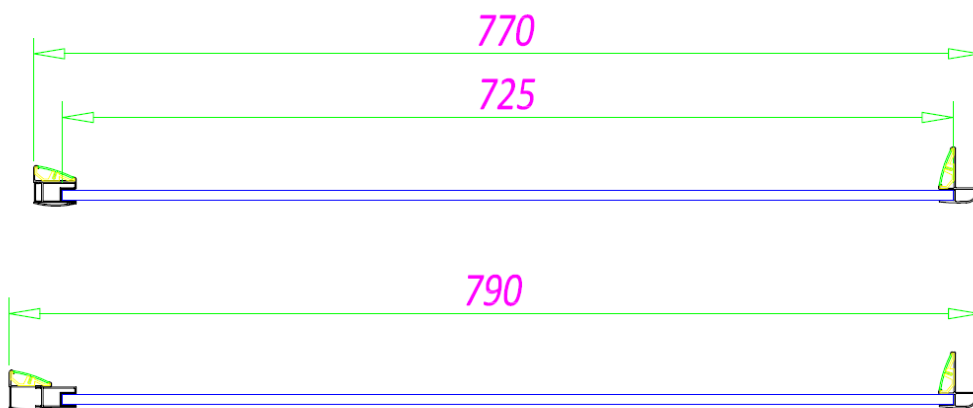

SOMMER 8 SIDE PANEL

SOE93 - 800MM

SKU: SOE93

MANUFACTURER: SOMMER

RANGE: SOMMER 8

PRODUCT INFORMATION: SIDE PANEL 800MM (760-780MM)

SOMMER 8 HINGE DOOR SIDE PANEL 800MM (760-780MM)