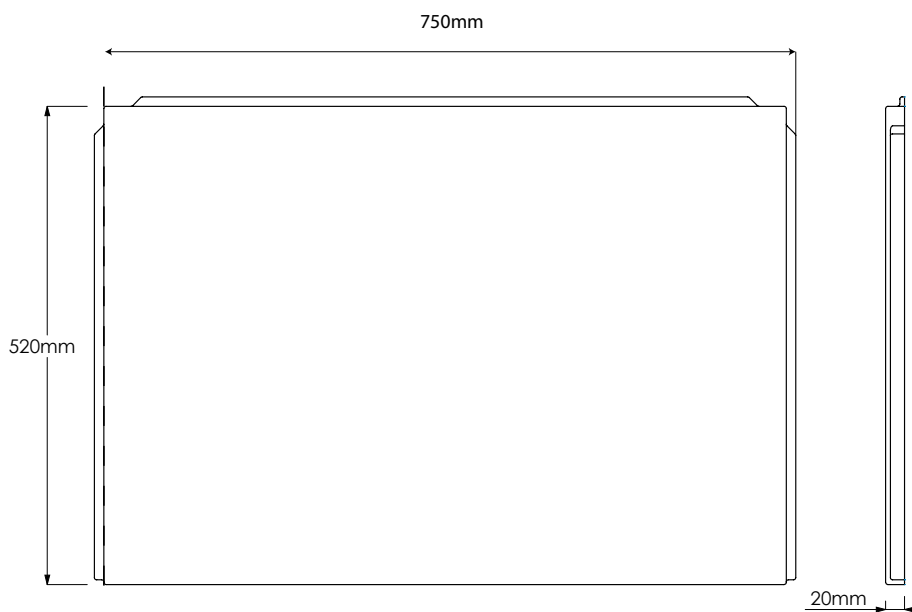

SOMMER
Showering Products