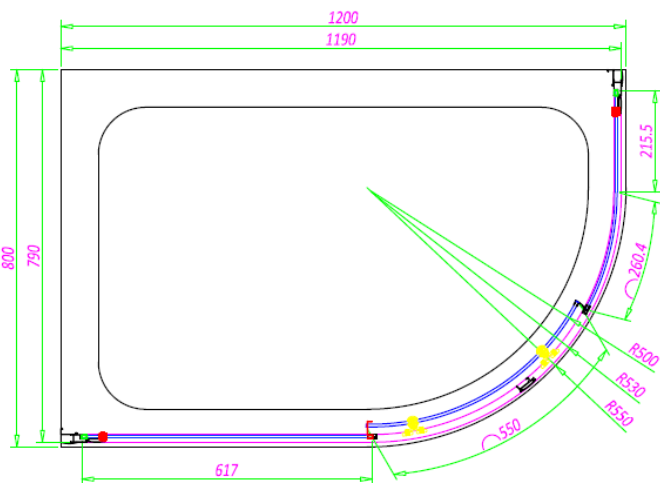

 **SOMMER**
Showering Products

SOMMER 6 SINGLE DOOR QUADRANT SOS67 - 900 X 900MM

SKU: SOS67

MANUFACTURER: SOMMER

RANGE: SOMMER 6

PRODUCT INFORMATION: 900 X 900MM ENCLOSURE

SOMMER 6 QUADRANT - SINGLE DOOR 900 X 900MM - 550MM
RADIUS (870-890MM) - CHROME

 **SOMMER**
Showering Products

SOMMER 6 SINGLE DOOR OFFSET QUADRANT SOS63 - 1000 X 800MM

SKU: SOS63

MANUFACTURER: SOMMER

RANGE: SOMMER 6

PRODUCT INFORMATION: 1000 X 800MM ENCLOSURE

SOMMER 6 OFFSET QUADRANT - SINGLE DOOR 1000 X 800MM -
550MM RADIUS (970-990MM, 770-790MM) - CHROME

SOMMER 6 SINGLE DOOR OFFSET QUADRANT

SOS64 - 1200 X 800MM

SKU: SOS64

MANUFACTURER: SOMMER

RANGE: SOMMER 6

PRODUCT INFORMATION: 1200 X 800MM ENCLOSURE

SOMMER 6 OFFSET QUADRANT - SINGLE DOOR 1200 X 800MM
- 550MM RADIUS (1170-1190MM, 770-790MM) - CHROME

 **SOMMER**
Showering Products

SOMMER 6 SINGLE DOOR OFFSET QUADRANT SOS65 - 1200 X 900MM

SKU: SOS65

MANUFACTURER: SOMMER

RANGE: SOMMER 6

PRODUCT INFORMATION: 1200 X 900MM ENCLOSURE

SOMMER 6 OFFSET QUADRANT - SINGLE DOOR 1200 X 900MM -
550MM RADIUS (1170-1190MM, 870-890MM) - CHROME