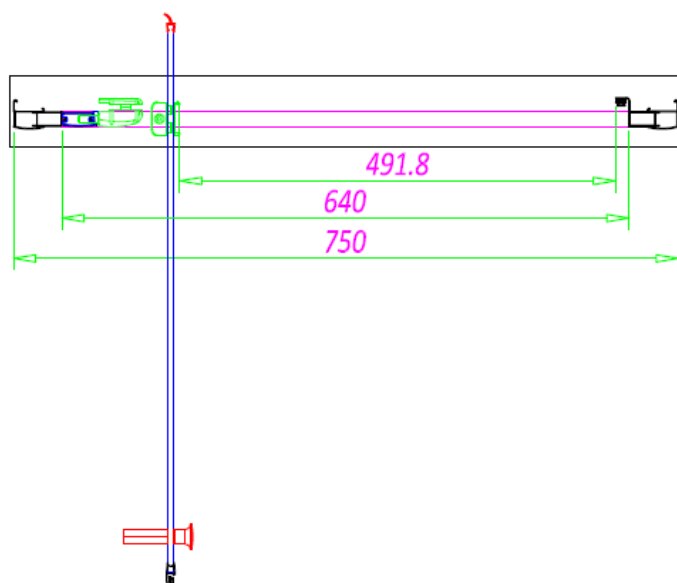

TECHNICAL SPECIFICATION

SOMMER 6 DOUBLE DOOR QUADRANT SOS01 - 800 X 800MM

SKU: SOS01

MANUFACTURER: SOMMER

RANGE: SOMMER 6

PRODUCT INFORMATION: 800 X 800MM ENCLOSURE

SOMMER 6 QUADRANT - DOUBLE DOOR 800 X 800MM -
550MM RADIUS (770-790MM) - CHROME

PRODUCT INFORMATION: 700MM DOOR

SOMMER 6 PIVOT 700MM (650-690MM) - CHROME

 **SOMMER**
Showering Products

SOMMER 6 PIVOT DOOR SOS21 - 760MM

SKU: SOS21

MANUFACTURER: SOMMER

RANGE: SOMMER 6

PRODUCT INFORMATION: 760MM DOOR

SOMMER 6 PIVOT 760MM (710-750MM) - CHROME

 **SOMMER**
Showering Products

SOMMER 6 PIVOT DOOR

SOS22 - 800MM

SKU: SOS22

MANUFACTURER: SOMMER

RANGE: SOMMER 6

PRODUCT INFORMATION: 800MM DOOR