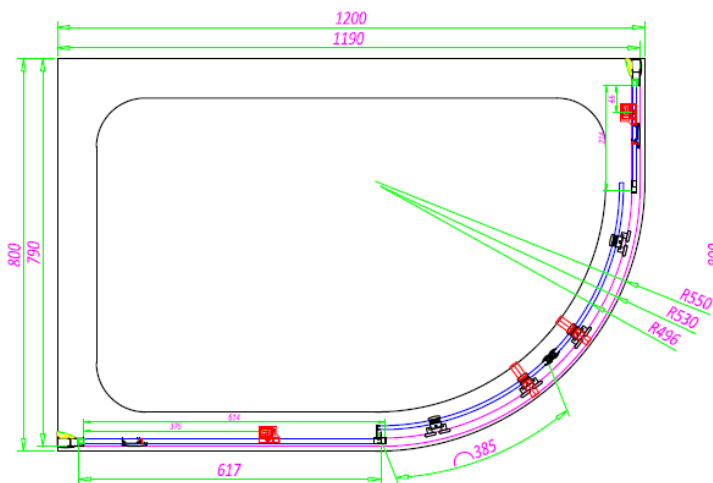

 **SOMMER**
Showering Products

SOMMER 6 SINGLE DOOR OFFSET QUADRANT SOS63 - 1000 X 800MM

SKU: SOS63

MANUFACTURER: SOMMER

RANGE: SOMMER 6

PRODUCT INFORMATION: 1000 X 800MM ENCLOSURE

SOMMER 6 OFFSET QUADRANT - SINGLE DOOR 1000 X 800MM -
550MM RADIUS (970-990MM, 770-790MM) - CHROME

RANGE: SOMMER 8

PRODUCT INFORMATION: 900 X 760MM (870-890 & 730-750MM)

SOMMER 8 DOUBLE DOOR OFFSET QUADRANT 900 X 760MM
(870-890 & 730-750MM)

 **SOMMER**
Showering Products

SOMMER 8 OFFSET QUADRANT DOUBLE SLIDING DOOR - SOE06 1200 X 800MM

SKU: SOE06

MANUFACTURER: SOMMER

RANGE: SOMMER 8

PRODUCT INFORMATION: 1200 X 800MM (1170-1190 & 770-790MM)

SOMMER 8 DOUBLE DOOR OFFSET QUADRANT 1200 X 800MM (1170-1190 & 770-790MM)

 **SOMMER**
Showering Products

SOMMER 8 QUADRANT SINGLE SLIDING DOOR SOE30 + SOE80D - 800 X 800MM

SKU: SOE30-SOE80D

MANUFACTURER: SOMMER

RANGE: SOMMER 8

PRODUCT INFORMATION: 800 X 800MM (770-790MM)

SOMMER 8 SINGLE DOOR QUADRANT 800 X 800MM (770-790MM)