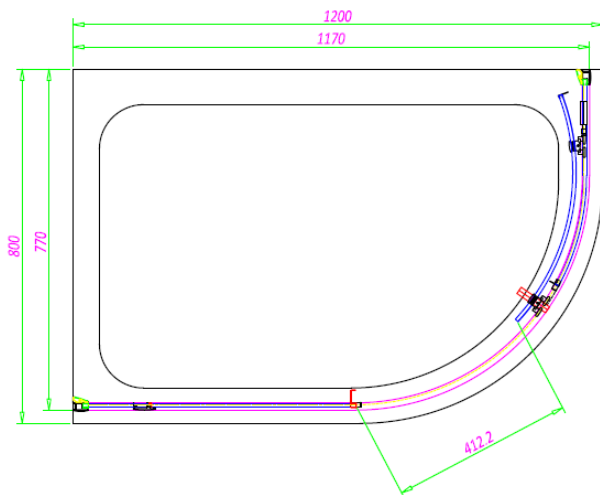

PRODUCT INFORMATION: 900 X 760MM - 550MM RADIUS (860-880 & 720-740MM)

SOMMER 8 OFFSET QUADRANT - SINGLE DOOR 900 X 760MM - 550MM RADIUS (860-880 & 720-740MM)

SOMMER 8 SINGLE DOOR OFFSET QUADRANT

SOE33 - 1000 X 800MM

SKU: SOE33-SOE80D

MANUFACTURER: SOMMER

RANGE: SOMMER 8

PRODUCT INFORMATION: 1000 X 800MM - 550MM RADIUS (960-980 & 760-780MM)

SOMMER 8 OFFSET QUADRANT - SINGLE DOOR 1000 X 800MM - 550MM RADIUS (960-980 & 760-780MM)

 **SOMMER**
Showering Products

SOMMER 8 SINGLE DOOR OFFSET QUADRANT

SOE34 - 1200 X 800MM

SKU: SOE34-SOE80D

MANUFACTURER: SOMMER

RANGE: SOMMER 8

PRODUCT INFORMATION: 1200 X 800MM - 550MM RADIUS
(1160-1180 & 760-780MM)

SOMMER 8 OFFSET QUADRANT - SINGLE DOOR 1200 X 800MM -
550MM RADIUS (1160-1180 & 760-780MM)

SOMMER 8 SINGLE DOOR OFFSET QUADRANT SOE35 - 1200 X 900MM

SKU: SOE35-SOE90D

MANUFACTURER: SOMMER

RANGE: SOMMER 8

PRODUCT INFORMATION: 1200 X 900MM - 550MM RADIUS
(1160-1180 & 860-880MM)