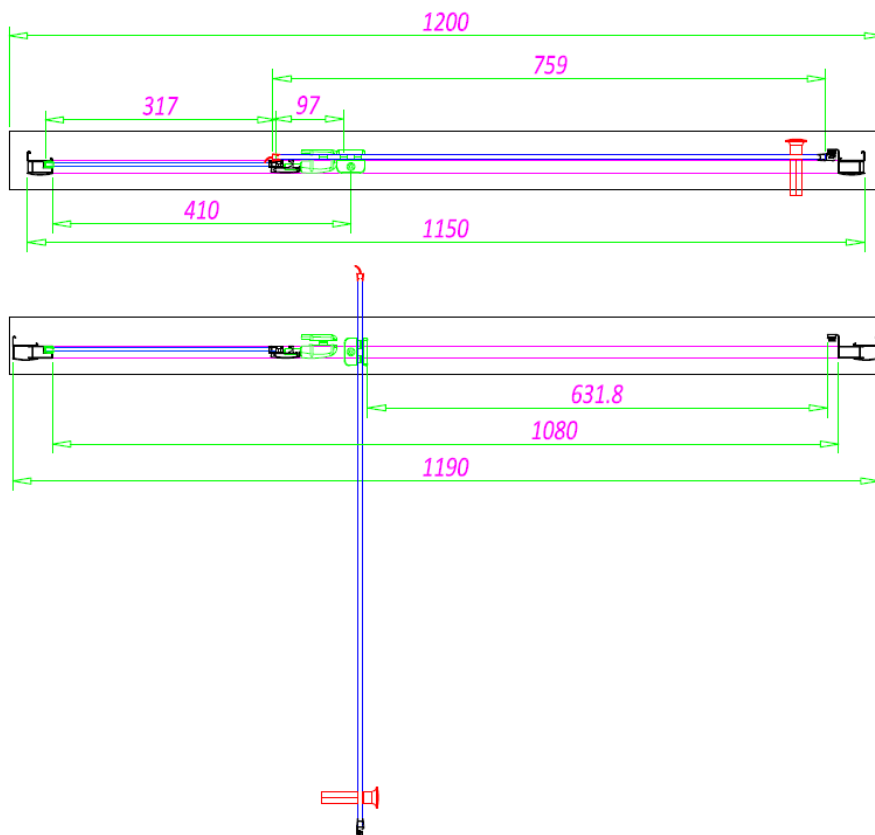

 **SOMMER**
Showering Products

SOMMER 6 PIVOT DOOR SOS25 - 1200MM

SKU: SOS25

MANUFACTURER: SOMMER

RANGE: SOMMER 6

PRODUCT INFORMATION: 1200MM DOOR

SOMMER 6 PIVOT 1200MM (1150-1190MM) - CHROME

 **SOMMER**
Showering Products