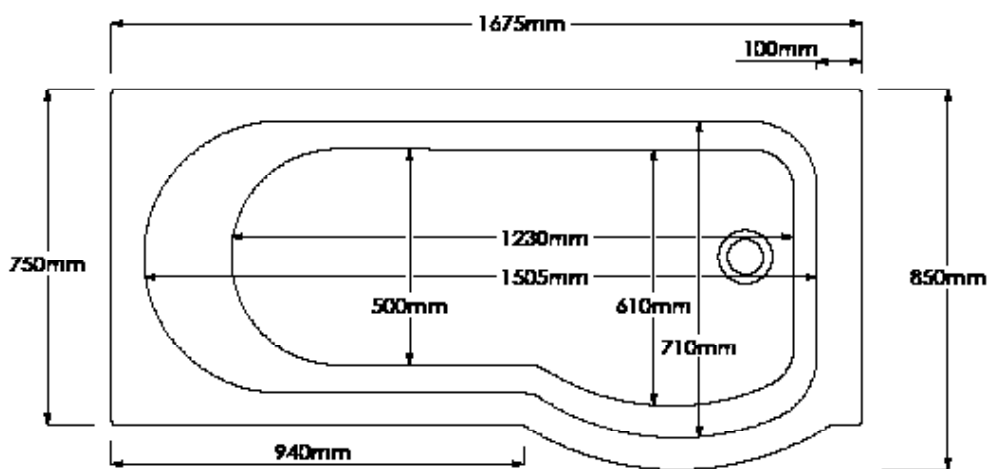

PRODUCT INFORMATION: 1675 X 850/750MM - LEFT HAND

SOMMER P SHAPED SHOWER BATH 1700 X 850/750MM - LEFT
HAND - WHITE

 **SOMMER**
Showering Products

P SHAPED SHOWER BATH SOB62

SKU: SOB62

MANUFACTURER: SOMMER

RANGE: SHOWER BATHS