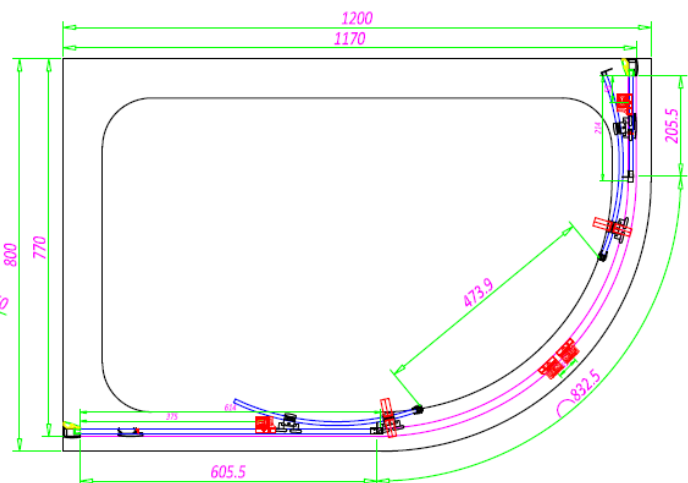

RANGE: SOMMER 8

PRODUCT INFORMATION: 900 X 760MM (870-890 & 730-750MM)

SOMMER 8 DOUBLE DOOR OFFSET QUADRANT 900 X 760MM
(870-890 & 730-750MM)

 **SOMMER**
Showering Products

SOMMER 8 OFFSET QUADRANT DOUBLE SLIDING DOOR - SOE06 1200 X 800MM

SKU: SOE06

MANUFACTURER: SOMMER

RANGE: SOMMER 8

PRODUCT INFORMATION: 1200 X 800MM (1170-1190 & 770-790MM)

SOMMER 8 DOUBLE DOOR OFFSET QUADRANT 1200 X 800MM (1170-1190 & 770-790MM)

 **SOMMER**
Showering Products

SOMMER 8 QUADRANT SINGLE SLIDING DOOR SOE30 + SOE80D - 800 X 800MM

SKU: SOE30-SOE80D

MANUFACTURER: SOMMER

RANGE: SOMMER 8

PRODUCT INFORMATION: 800 X 800MM (770-790MM)

SOMMER 8 SINGLE DOOR QUADRANT 800 X 800MM (770-790MM)