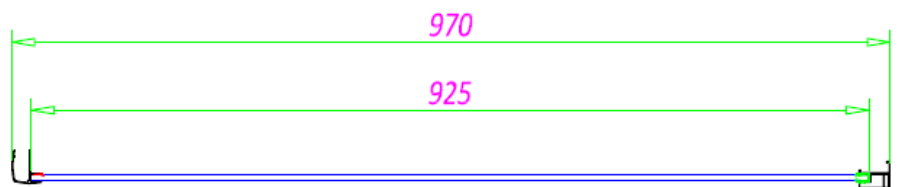

SOMMER 6 SIDE PANEL SOS95 - 1000MM

SKU: SOS95

MANUFACTURER: SOMMER

RANGE: SOMMER 6

PRODUCT INFORMATION: 1000MM SIDE PANEL

SOMMER 6 SIDE PANEL 1000MM (970-990MM) - CHROME