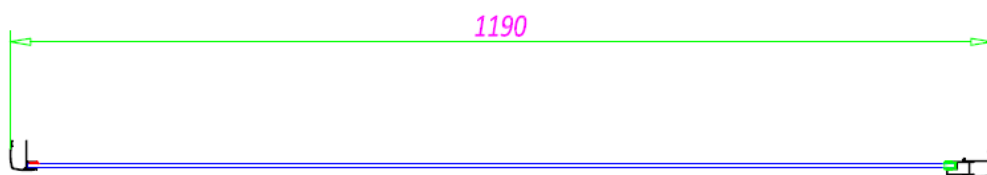

MANUFACTURER: SOMMER

RANGE: SOMMER 6

PRODUCT INFORMATION: 1000MM SIDE PANEL

SOMMER 6 SIDE PANEL 1000MM (970-990MM) - CHROME

SOMMER 6 SIDE PANEL

SOS96 - 1200MM

SKU: SOS96

MANUFACTURER: SOMMER

RANGE: SOMMER 6

PRODUCT INFORMATION: 1200MM SIDE PANEL

SOMMER 6 SIDE PANEL 1200MM (1170-1190MM) - CHROME

SOMMER 8 QUADRANT DOUBLE SLIDING DOOR SOE01 - 800 X 800MM

SKU: SOE01

MANUFACTURER: SOMMER

RANGE: SOMMER 8