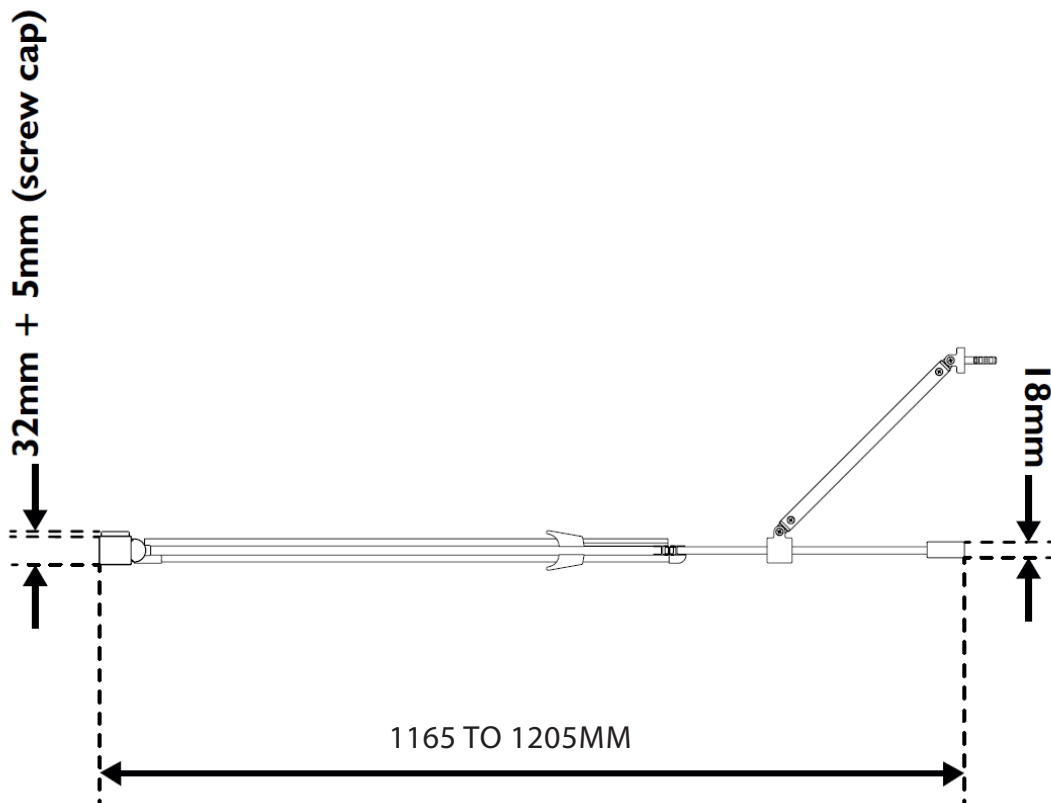

MANUFACTURER: SOMMER

RANGE: EVOLVE

PRODUCT INFORMATION: 1000MM - (965-1005MM) ACCESS 585MM

SOMMER IN OUT PIVOT - RECESS 1000MM - (965-1005MM) ACCESS 585MM

 **SOMMER**
Showering Products

ENCLOSURE HEIGHT = 2000MM

SOMMER EVOLVE IN OUT PIVOT - RECESS - 1200MM

SKU: PEVXC-PEV9C

SKU: PEVXBK - PEV9BK - BLACK

MANUFACTURER: SOMMER

RANGE: EVOLVE

PRODUCT INFORMATION: 1200MM - (1165-1205MM) ACCESS
585MM

SOMMER IN OUT PIVOT - RECESS 1200MM - (1165-1205MM)
ACCESS 585MM

 **SOMMER**
Showering Products

ENCLOSURE HEIGHT = 2000MM

SOMMER EVOLVE IN OUT PIVOT - RECESS - 1400MM

SKU: PEVXC-PEV10C

SKU: PEVXBK - PEV10BK - BLACK

MANUFACTURER: SOMMER

RANGE: EVOLVE

PRODUCT INFORMATION: 1400MM - (1365-1405MM) ACCESS
585MM