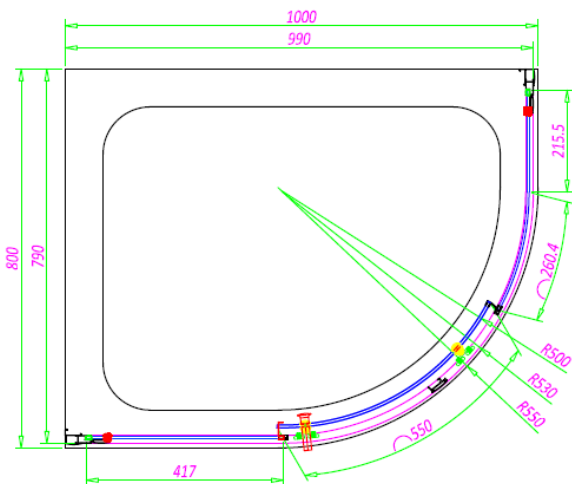

 **SOMMER**
Showering Products

SOMMER 6 SINGLE DOOR QUADRANT SOS67 - 900 X 900MM

SKU: SOS67

MANUFACTURER: SOMMER

RANGE: SOMMER 6

PRODUCT INFORMATION: 900 X 900MM ENCLOSURE

SOMMER 6 QUADRANT - SINGLE DOOR 900 X 900MM - 550MM
RADIUS (870-890MM) - CHROME

 **SOMMER**
Showering Products

SOMMER 6 SINGLE DOOR OFFSET QUADRANT SOS63 - 1000 X 800MM

SKU: SOS63

MANUFACTURER: SOMMER

RANGE: SOMMER 6

PRODUCT INFORMATION: 1000 X 800MM ENCLOSURE

SOMMER 6 OFFSET QUADRANT - SINGLE DOOR 1000 X 800MM -
550MM RADIUS (970-990MM, 770-790MM) - CHROME

SOMMER 6 SINGLE DOOR OFFSET QUADRANT

SOS64 - 1200 X 800MM

SKU: SOS64

MANUFACTURER: SOMMER

RANGE: SOMMER 6

PRODUCT INFORMATION: 1200 X 800MM ENCLOSURE

SOMMER 6 OFFSET QUADRANT - SINGLE DOOR 1200 X 800MM
- 550MM RADIUS (1170-1190MM, 770-790MM) - CHROME

 **SOMMER**
Showering Products

SOMMER 6 SINGLE DOOR OFFSET QUADRANT SOS65 - 1200 X 900MM

SKU: SOS65

MANUFACTURER: SOMMER

RANGE: SOMMER 6

PRODUCT INFORMATION: 1200 X 900MM ENCLOSURE

SOMMER 6 OFFSET QUADRANT - SINGLE DOOR 1200 X 900MM -
550MM RADIUS (1170-1190MM, 870-890MM) - CHROME