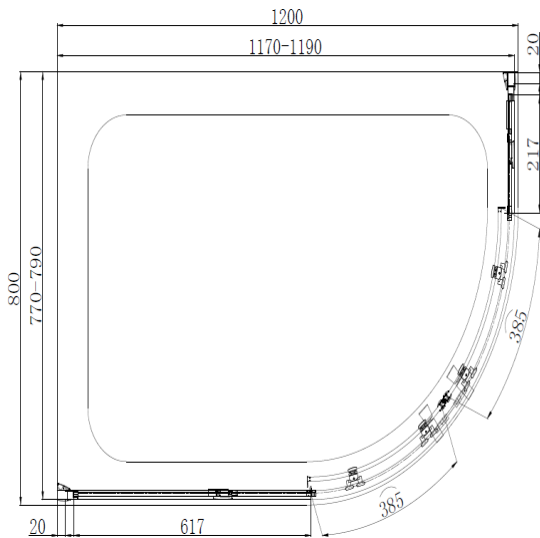

OFFSET QUADRANT - DOUBLE SLIDING DOOR SOE96 - SOE97

SKU: SOE96 - SOE97

MANUFACTURER: SOMMER

RANGE: SOMMER 8

PRODUCT INFORMATION: 1200 X 800 X 1900 MM