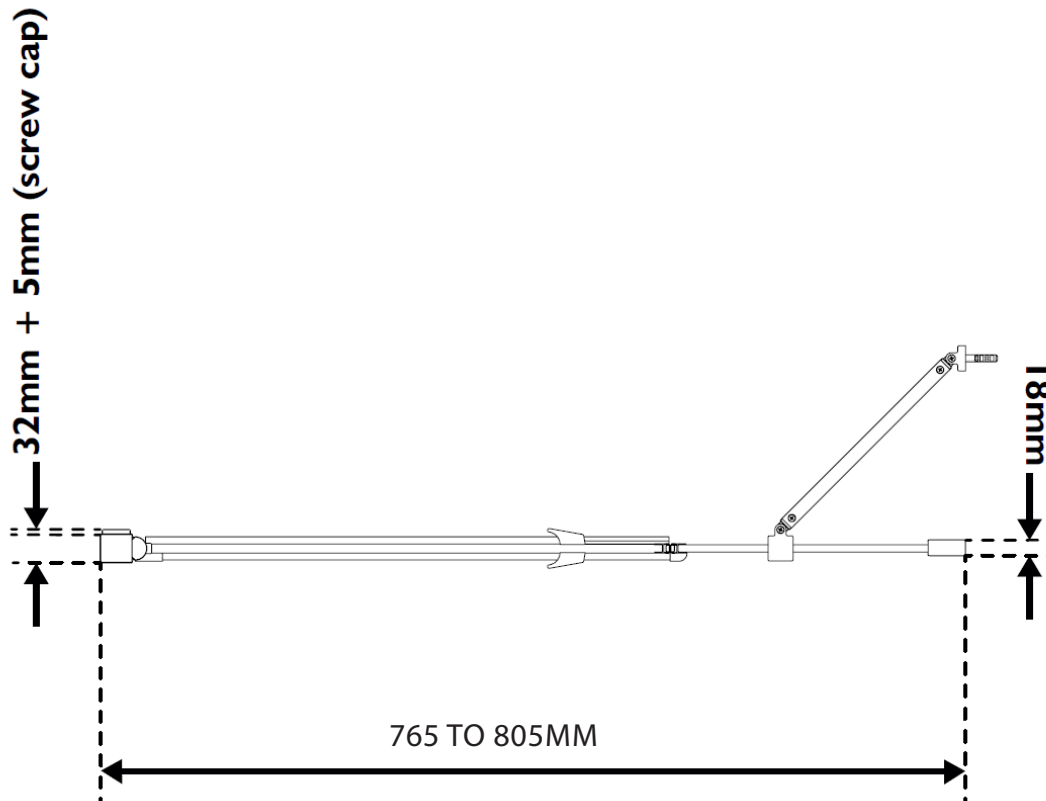

SOMMER EVOLVE IN OUT PIVOT - RECESS - 800MM

SKU: PEVXC-PEV6C

SKU: PEVXBK - PEV6BK - BLACK

MANUFACTURER: SOMMER

RANGE: EVOLVE

PRODUCT INFORMATION: 800MM - (765-805MM) ACCESS
585MM

SOMMER IN OUT PIVOT - RECESS 800MM - (765-805MM) ACCESS
585MM