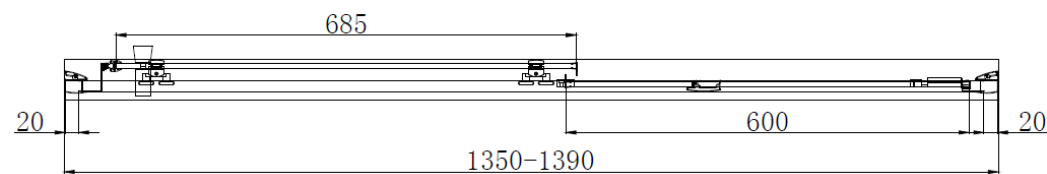

MANUFACTURER: SOMMER

RANGE: SOMMER 8

PRODUCT INFORMATION: 1150 X 1190 MM
MATT BLACK

SLIDING DOOR - MATT BLACK SOB05

SKU: SOB05

MANUFACTURER: SOMMER

RANGE: SOMMER 8

PRODUCT INFORMATION: 1400 X 1900 MM
MATT BLACK