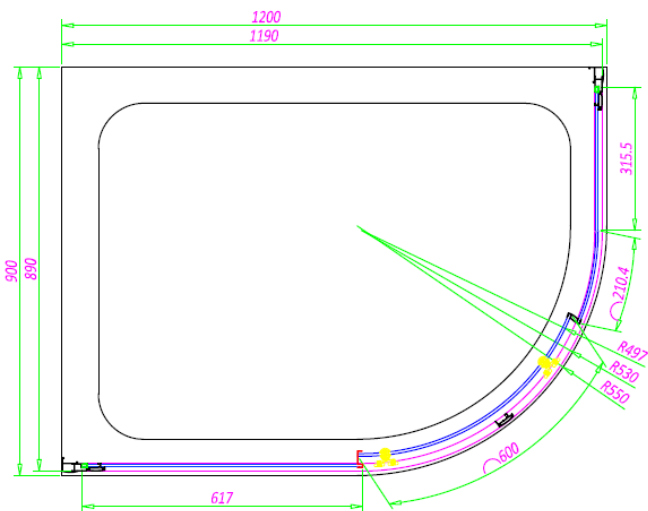

TECHNICAL SPECIFICATION

SOMMER 6 DOUBLE DOOR QUADRANT SOS01 - 800 X 800MM

SKU: SOS01

MANUFACTURER: SOMMER

RANGE: SOMMER 6

PRODUCT INFORMATION: 800 X 800MM ENCLOSURE

SOMMER 6 QUADRANT - DOUBLE DOOR 800 X 800MM -
550MM RADIUS (770-790MM) - CHROME

 **SOMMER**
Showering Products

SOMMER 6 SINGLE DOOR OFFSET QUADRANT SOS63 - 1000 X 800MM

SKU: SOS63

MANUFACTURER: SOMMER

RANGE: SOMMER 6

PRODUCT INFORMATION: 1000 X 800MM ENCLOSURE

SOMMER 6 OFFSET QUADRANT - SINGLE DOOR 1000 X 800MM -
550MM RADIUS (970-990MM, 770-790MM) - CHROME

SOMMER 6 SINGLE DOOR OFFSET QUADRANT

SOS64 - 1200 X 800MM

SKU: SOS64

MANUFACTURER: SOMMER

RANGE: SOMMER 6

PRODUCT INFORMATION: 1200 X 800MM ENCLOSURE

SOMMER 6 OFFSET QUADRANT - SINGLE DOOR 1200 X 800MM
- 550MM RADIUS (1170-1190MM, 770-790MM) - CHROME

 **SOMMER**
Showering Products

SOMMER 6 SINGLE DOOR OFFSET QUADRANT SOS65 - 1200 X 900MM

SKU: SOS65

MANUFACTURER: SOMMER

RANGE: SOMMER 6

PRODUCT INFORMATION: 1200 X 900MM ENCLOSURE

SOMMER 6 OFFSET QUADRANT - SINGLE DOOR 1200 X 900MM -
550MM RADIUS (1170-1190MM, 870-890MM) - CHROME