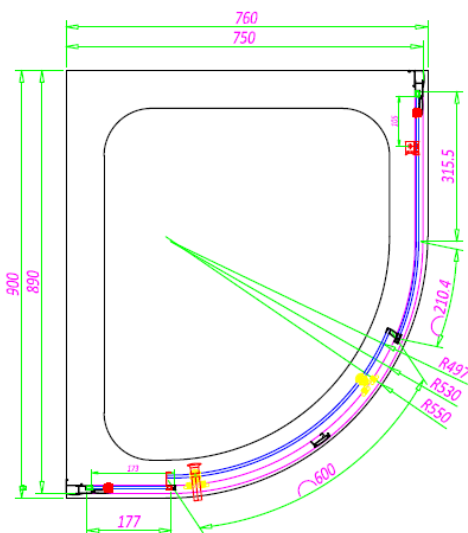

TECHNICAL SPECIFICATION

SOMMER 6 DOUBLE DOOR QUADRANT SOS01 - 800 X 800MM

SKU: SOS01

MANUFACTURER: SOMMER

RANGE: SOMMER 6

PRODUCT INFORMATION: 800 X 800MM ENCLOSURE

SOMMER 6 QUADRANT - DOUBLE DOOR 800 X 800MM -
550MM RADIUS (770-790MM) - CHROME

 **SOMMER**
Showering Products

SOMMER 6 SINGLE DOOR QUADRANT SOS67 - 900 X 900MM

SKU: SOS67

MANUFACTURER: SOMMER

RANGE: SOMMER 6

PRODUCT INFORMATION: 900 X 900MM ENCLOSURE

SOMMER 6 QUADRANT - SINGLE DOOR 900 X 900MM - 550MM
RADIUS (870-890MM) - CHROME

SOMMER 6 SINGLE DOOR OFFSET QUADRANT SOS62 - 900 X 760MM

SKU: SOS62

MANUFACTURER: SOMMER

RANGE: SOMMER 6

PRODUCT INFORMATION: 900 X 760MM ENCLOSURE

SOMMER 6 OFFSET QUADRANT - SINGLE DOOR 900 X 760MM -
550MM RADIUS (870-890MM, 730-750MM) - CHROME

 **SOMMER**
Showering Products

SOMMER 6 SINGLE DOOR OFFSET QUADRANT SOS63 - 1000 X 800MM

SKU: SOS63

MANUFACTURER: SOMMER

RANGE: SOMMER 6

PRODUCT INFORMATION: 1000 X 800MM ENCLOSURE

SOMMER 6 OFFSET QUADRANT - SINGLE DOOR 1000 X 800MM -
550MM RADIUS (970-990MM, 770-790MM) - CHROME