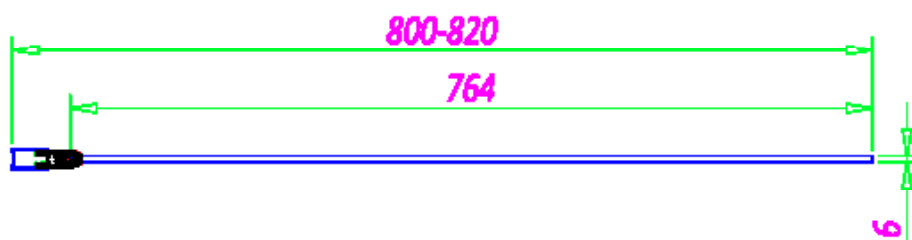

SOMMER
Showering Products