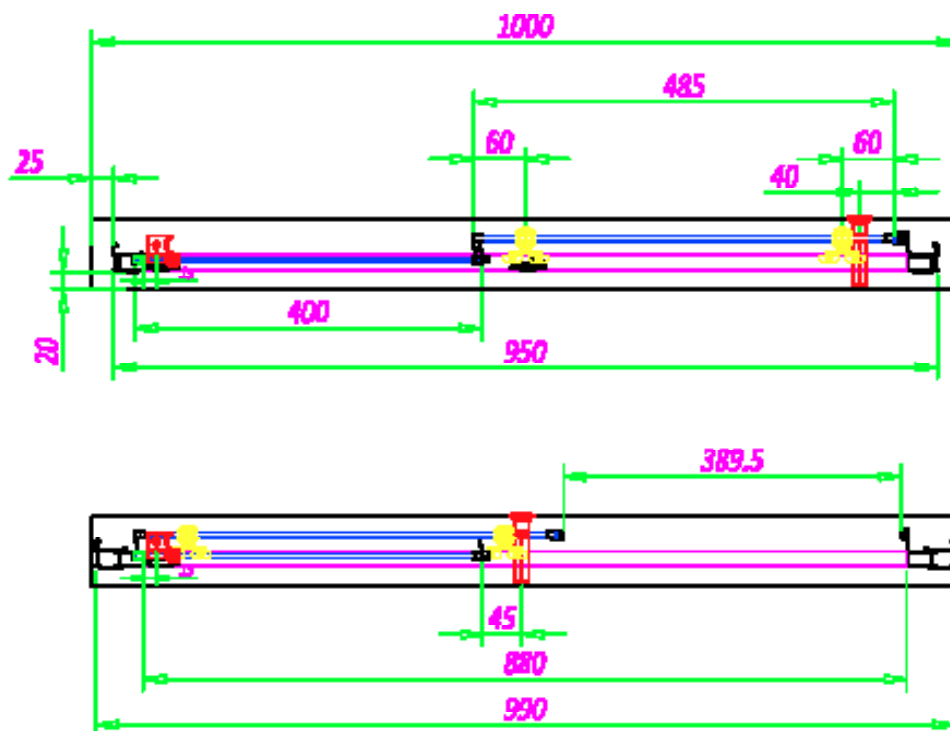

SOMMER 6 SLIDING DOOR SOS10 - 1000MM

SKU: SOS10

MANUFACTURER: SOMMER

RANGE: SOMMER 6

PRODUCT INFORMATION: 1000MM DOOR

SOMMER 6 SLIDER 1000MM (950-990MM) - CHROME

 **SOMMER**
Showering Products

SOMMER 6 SLIDING DOOR