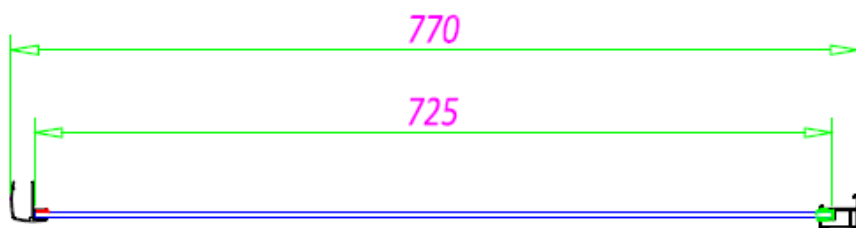

SOMMER 6 SIDE PANEL SOS93 - 800MM

SKU: SOS93

MANUFACTURER: SOMMER

RANGE: SOMMER 6

PRODUCT INFORMATION: 800MM SIDE PANEL

SOMMER 6 SIDE PANEL 800MM (770-790MM) - CHROME

SOMMER 6 SIDE PANEL

SOS94 - 900MM