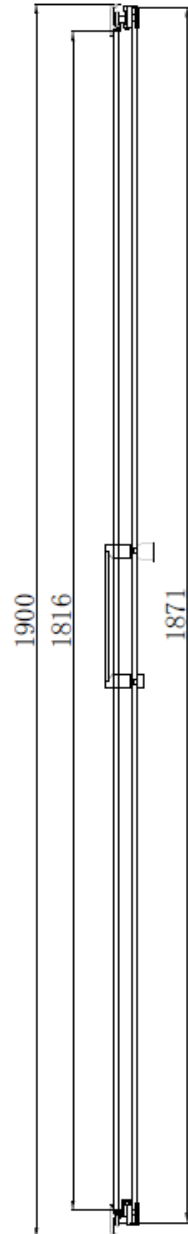

SOMMER
Showering Products