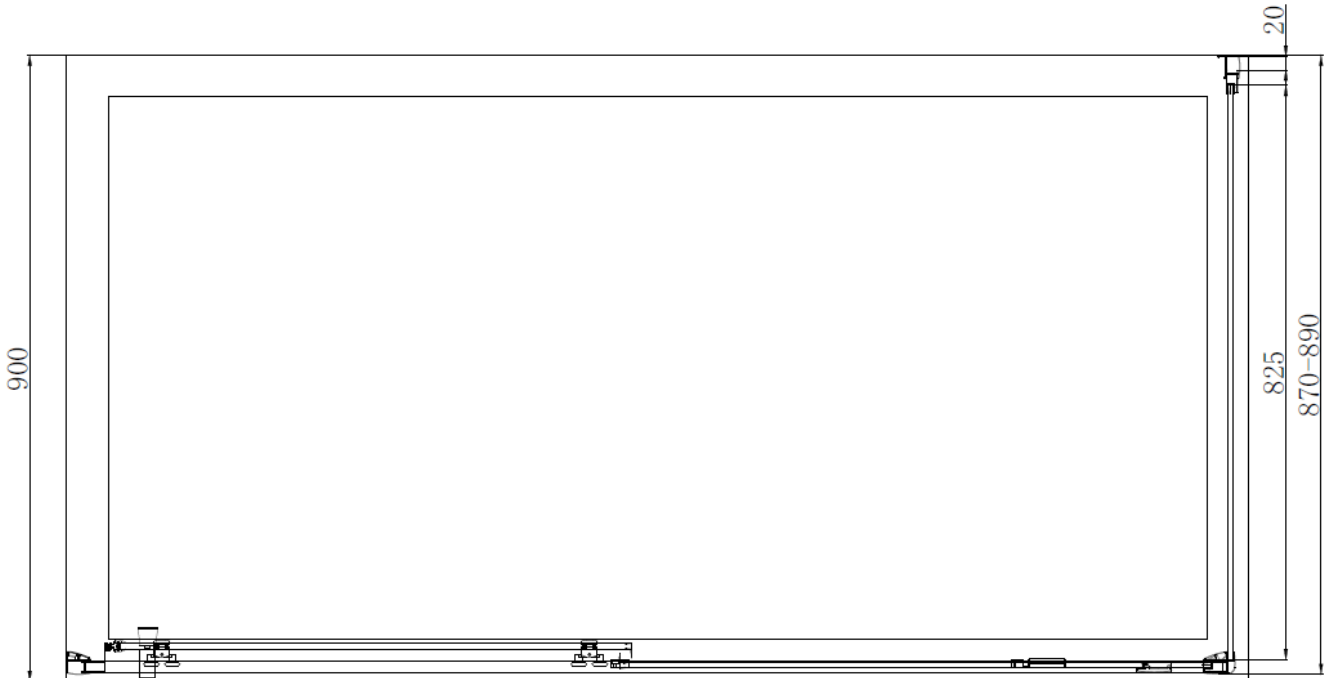

 **SOMMER**
Showering Products

SLIDING DOOR SIDE PANEL - MATT BLACK - SOB07

SKU: SOB07

MANUFACTURER: SOMMER

RANGE: SOMMER 8

PRODUCT INFORMATION: 900 X 1900 MM
MATT BLACK

 **SOMMER**
Showering Products

QUADRANT - DOUBLE SLIDING DOOR SOE03