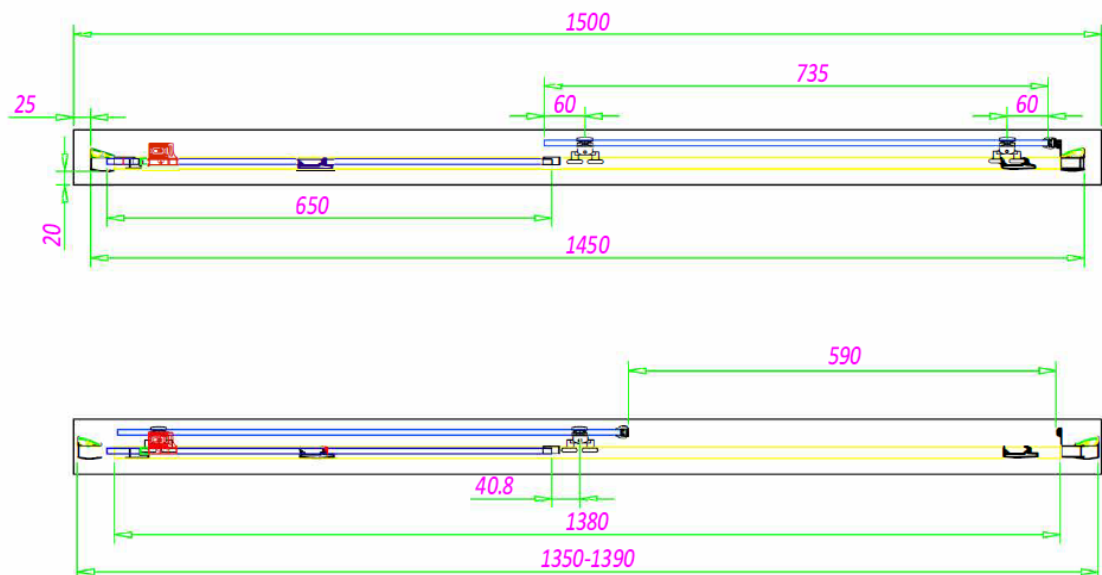

SOMMER 8 SLIDING DOOR 1200MM (1150-1190MM)

 **SOMMER**
Showering Products

SOMMER 8 SLIDING DOOR SOE14 - 1400MM

SKU: SOE14

MANUFACTURER: SOMMER

RANGE: SOMMER 8

PRODUCT INFORMATION: 1400MM (1350-1390MM)

SOMMER 8 SLIDING DOOR 1400MM (1350-1390MM)

SOMMER 8 SLIDING DOOR SOE15 - 1500MM

SKU: SOE15

MANUFACTURER: SOMMER

RANGE: SOMMER 8

PRODUCT INFORMATION: 1500MM (1460-1500MM)

SOMMER 8 SLIDING DOOR 1500MM (1460-1500MM)

 **SOMMER**
Showering Products

SOMMER 8 SLIDING DOOR SOE16 - 1600MM

SKU: SOE16

MANUFACTURER: SOMMER

RANGE: SOMMER 8

PRODUCT INFORMATION: 1600MM (1560-1600MM)

SOMMER 8 SLIDING DOOR 1600MM (1560-1600MM)

 **SOMMER**
Showering Products

SOMMER 8 SLIDING DOOR

SOE17 - 1700MM