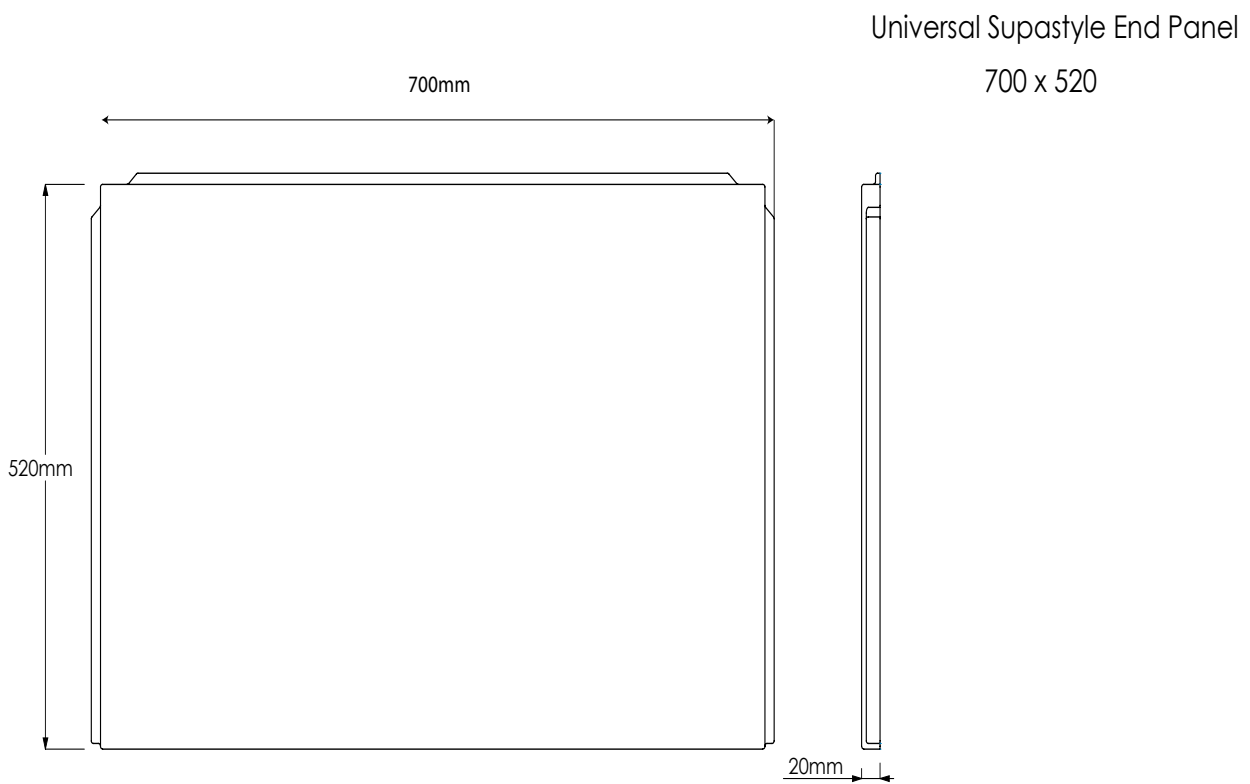

L Shape 1700
Front Panel

 **SOMMER**
Showering Products

L SHAPED SHOWER BATH END PANEL SOB74

SKU: SOB74

MANUFACTURER: SOMMER

RANGE: SHOWER BATHS

PRODUCT INFORMATION: END PANEL 700 X 520H MM WHITE

 **SOMMER**
Showering Products