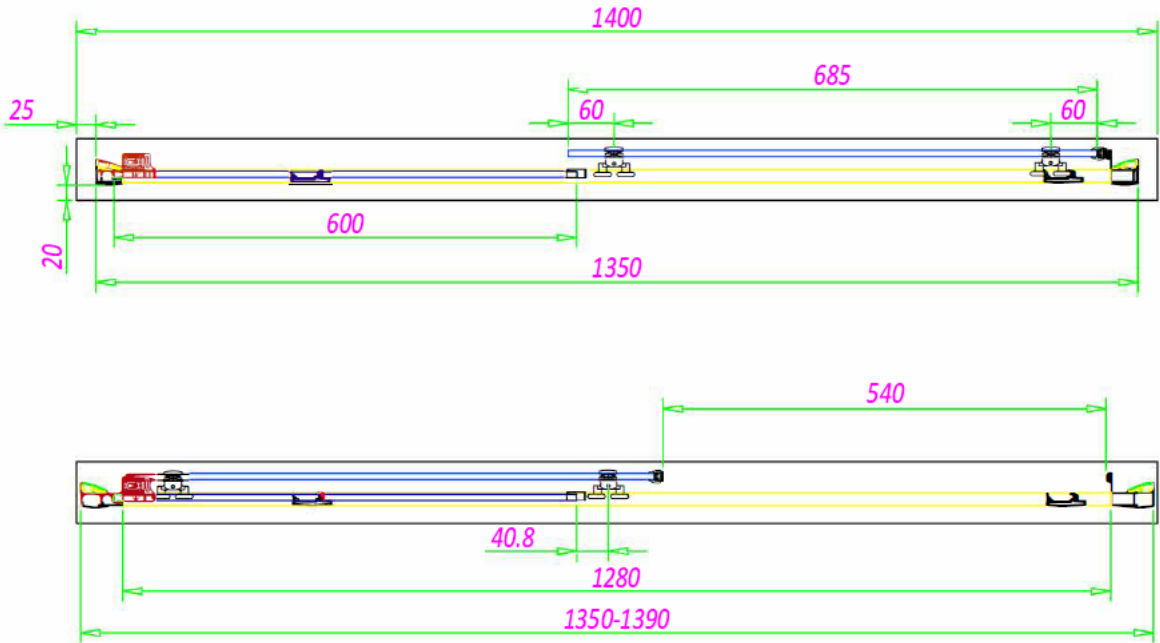

SOMMER 8 SLIDING DOOR 1200MM (1150-1190MM)

 **SOMMER**
Showering Products

SOMMER 8 SLIDING DOOR SOE14 - 1400MM

SKU: SOE14

MANUFACTURER: SOMMER

RANGE: SOMMER 8

PRODUCT INFORMATION: 1400MM (1350-1390MM)

SOMMER 8 SLIDING DOOR 1400MM (1350-1390MM)