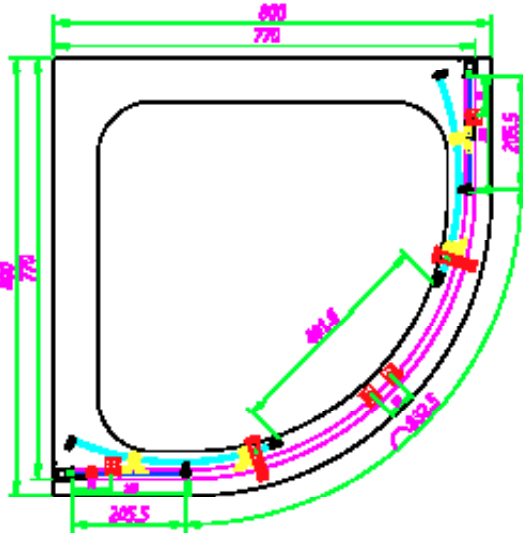

TECHNICAL SPECIFICATION

SOMMER 6 DOUBLE DOOR QUADRANT SOS01 - 800 X 800MM

SKU: SOS01

MANUFACTURER: SOMMER

RANGE: SOMMER 6

PRODUCT INFORMATION: 800 X 800MM ENCLOSURE

SOMMER 6 QUADRANT - DOUBLE DOOR 800 X 800MM -
550MM RADIUS (770-790MM) - CHROME

SOMMER 6 DOUBLE DOOR QUADRANT SOS02 - 900 X 900MM

SKU: SOS02

MANUFACTURER: SOMMER

RANGE: SOMMER 6

PRODUCT INFORMATION: 900 X 900MM ENCLOSURE

SOMMER 6 QUADRANT - DOUBLE DOOR 900 X 900MM -
550MM RADIUS (870-890MM) - CHROME