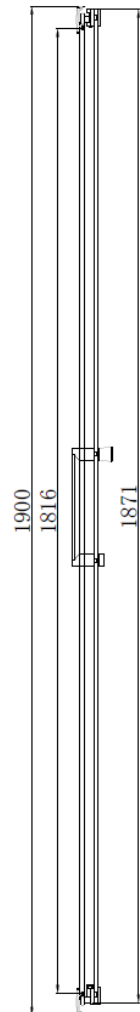

OFFSET QUADRANT - DOUBLE SLIDING DOOR SOE98 - SOE99

SKU: SOE98 - SOE99

MANUFACTURER: SOMMER

RANGE: SOMMER 8

PRODUCT INFORMATION: 1200 X 900 X 1900 MM