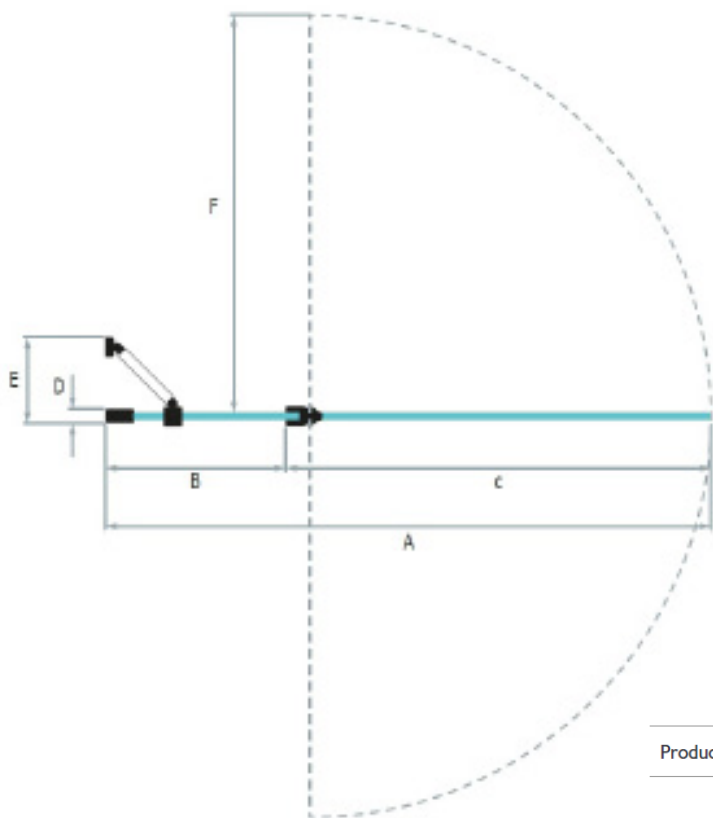

Product Code	Adjustment mm	Dimension mm					
		A	B	C	D	E	F
EVODO8(C/BK)	950-970	283-303	667	18	135	627	

Height — 1505 mm excluding bath

SOMMER
Showering Products