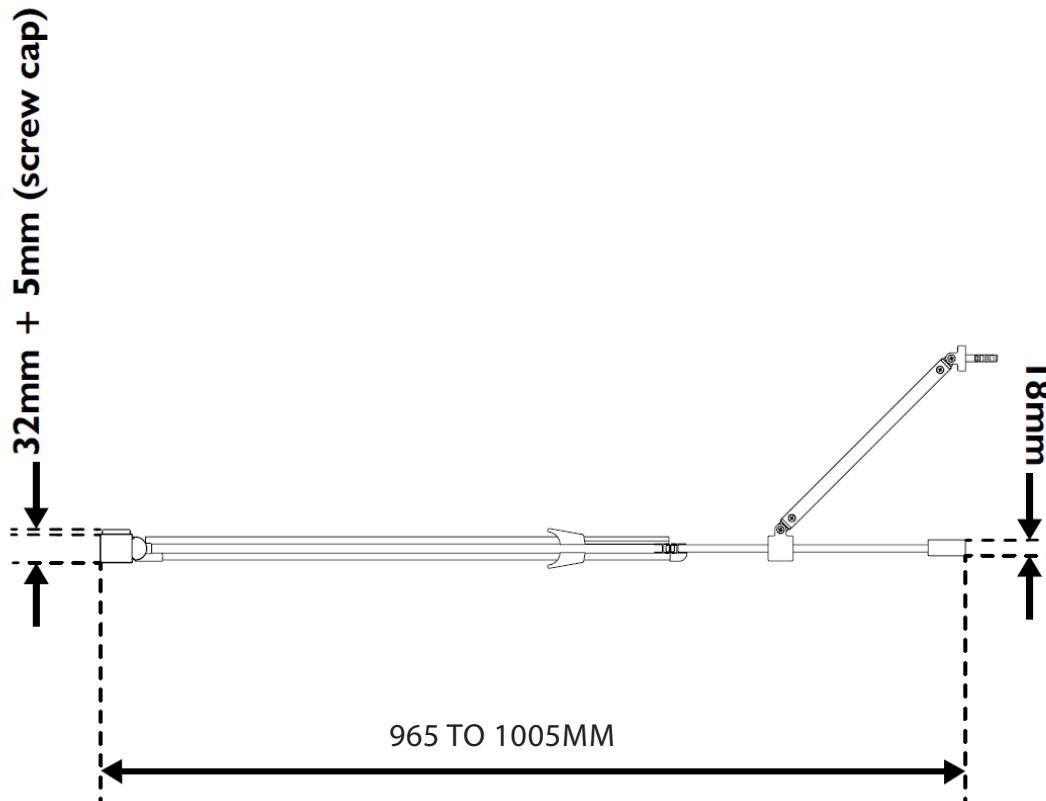

SOMMER IN OUT PIVOT - RECESS 900MM - (865-905MM) ACCESS
585MM

 **SOMMER**
Showering Products

ENCLOSURE HEIGHT = 2000MM

SOMMER EVOLVE IN OUT PIVOT - RECESS - 1000MM

SKU: PEVXC-PEV8C

SKU: PEVXBK - PEV8BK - BLACK

MANUFACTURER: SOMMER

RANGE: EVOLVE

PRODUCT INFORMATION: 1000MM - (965-1005MM) ACCESS 585MM

SOMMER IN OUT PIVOT - RECESS 1000MM - (965-1005MM) ACCESS 585MM

 **SOMMER**
Showering Products

ENCLOSURE HEIGHT = 2000MM