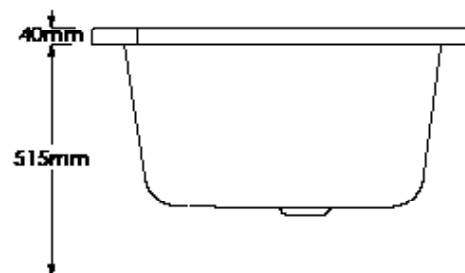

PRODUCT INFORMATION: 1675 X 850/750MM - LEFT HAND

SOMMER P SHAPED SHOWER BATH 1700 X 850/750MM - LEFT
HAND - WHITE

 **SOMMER**
Showering Products

P SHAPED SHOWER BATH SOB62

SKU: SOB62

MANUFACTURER: SOMMER

RANGE: SHOWER BATHS