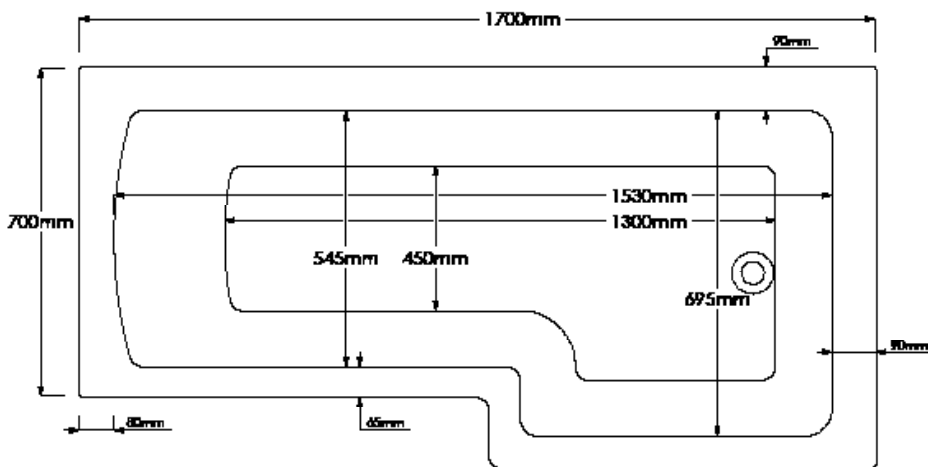

L SHAPED SHOWER BATH SOB72

SKU: SOB72

MANUFACTURER: SOMMER

RANGE: SHOWER BATHS

PRODUCT INFORMATION: 1700 X 850/700MM - RIGHT HAND

SOMMER L SHAPED SHOWER BATH 1700 X 850/700MM - RIGHT HAND - WHITE