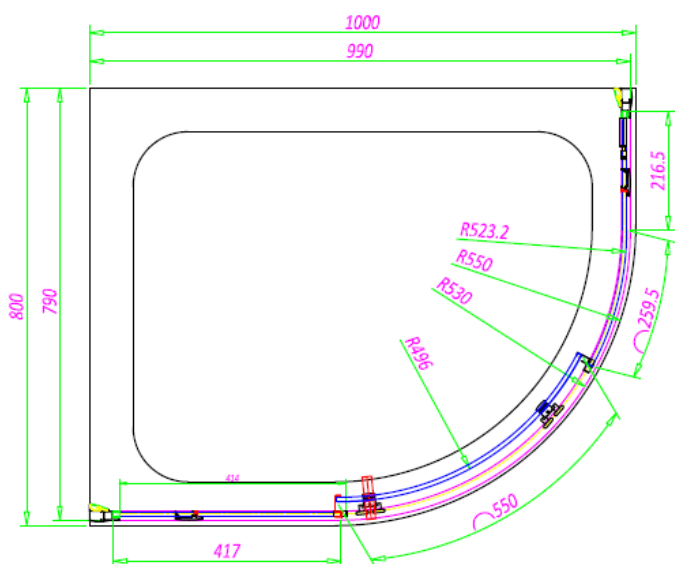

 **SOMMER**
Showering Products

SOMMER 6 SINGLE DOOR OFFSET QUADRANT SOS63 - 1000 X 800MM

SKU: SOS63

MANUFACTURER: SOMMER

RANGE: SOMMER 6

PRODUCT INFORMATION: 1000 X 800MM ENCLOSURE

SOMMER 6 OFFSET QUADRANT - SINGLE DOOR 1000 X 800MM -
550MM RADIUS (970-990MM, 770-790MM) - CHROME

SOMMER 8 SINGLE DOOR QUADRANT 900 X 900MM - 550MM RADIUS (860-880MM)

 **SOMMER**
Showering Products

SOMMER 8 SINGLE DOOR OFFSET QUADRANT

SOE32 - 900 X 760MM

SKU: SOE32-SOE90D

MANUFACTURER: SOMMER

RANGE: SOMMER 8

PRODUCT INFORMATION: 900 X 760MM - 550MM RADIUS (860-880 & 720-740MM)

SOMMER 8 OFFSET QUADRANT - SINGLE DOOR 900 X 760MM - 550MM RADIUS (860-880 & 720-740MM)

SOMMER 8 SINGLE DOOR OFFSET QUADRANT

SOE33 - 1000 X 800MM

SKU: SOE33-SOE80D

MANUFACTURER: SOMMER

RANGE: SOMMER 8

PRODUCT INFORMATION: 1000 X 800MM - 550MM RADIUS (960-980 & 760-780MM)

SOMMER 8 OFFSET QUADRANT - SINGLE DOOR 1000 X 800MM - 550MM RADIUS (960-980 & 760-780MM)