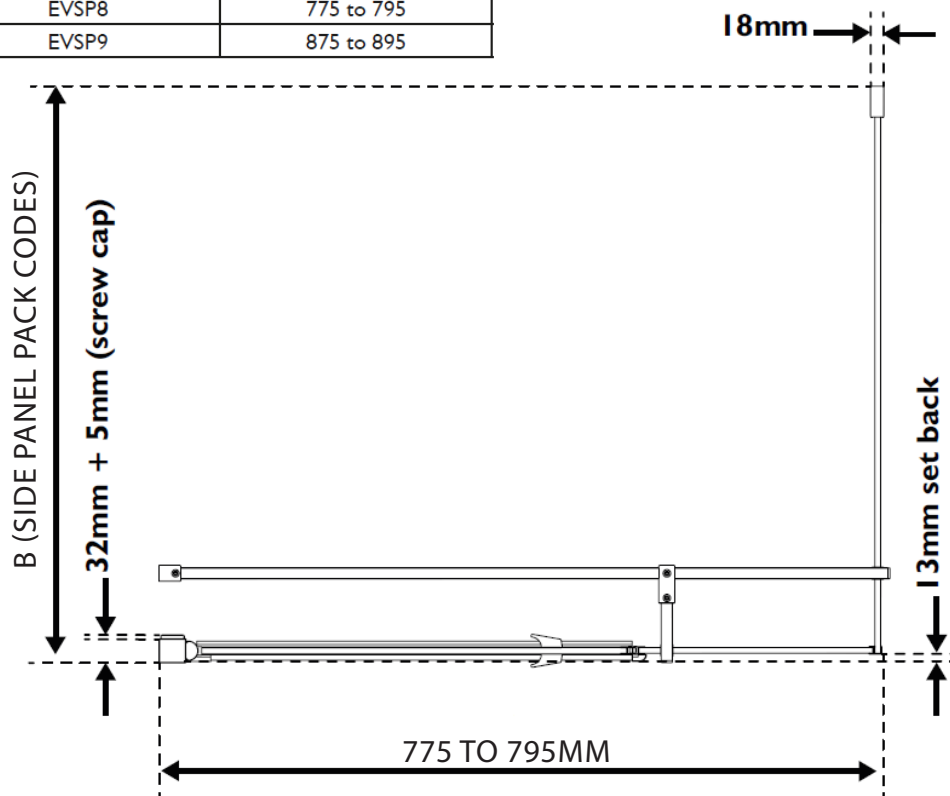

PRODUCT INFORMATION: 1500MM - (1455-1495MM)

SOMMER SLIDER BLACK 1500MM - (1455-1495MM)

 **SOMMER**
Showering Products

ENCLOSURE HEIGHT = 2000MM

SOMMER EVOLVE IN OUT PIVOT - CORNER - 800MM

SKU: PEVXC-PEV1C - CHROME
SKU: PEVXBK - PEV1BK - BLACK

MANUFACTURER: SOMMER

RANGE: EVOLVE

PRODUCT INFORMATION: 800MM - (765-805MM) ACCESS
585MM

SOMMER IN OUT PIVOT - CORNER 800MM - (765-805MM)
ACCESS 585MM

PRODUCT	PACK CODES	DIMENSIONS (mm)
SIDE PANEL	SIDE PANEL PACK	B
760	EVSP76	735 to 755
800	EVSP8	775 to 795
900	EVSP9	875 to 895