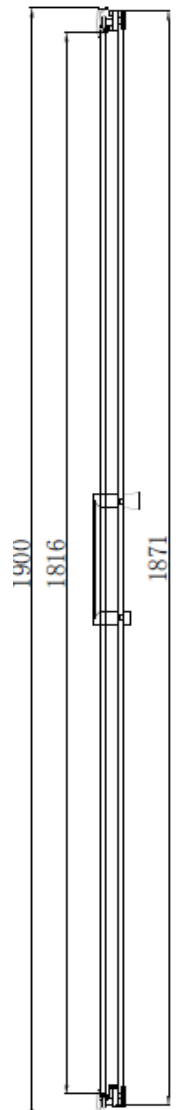

SOMMER
Showering Products