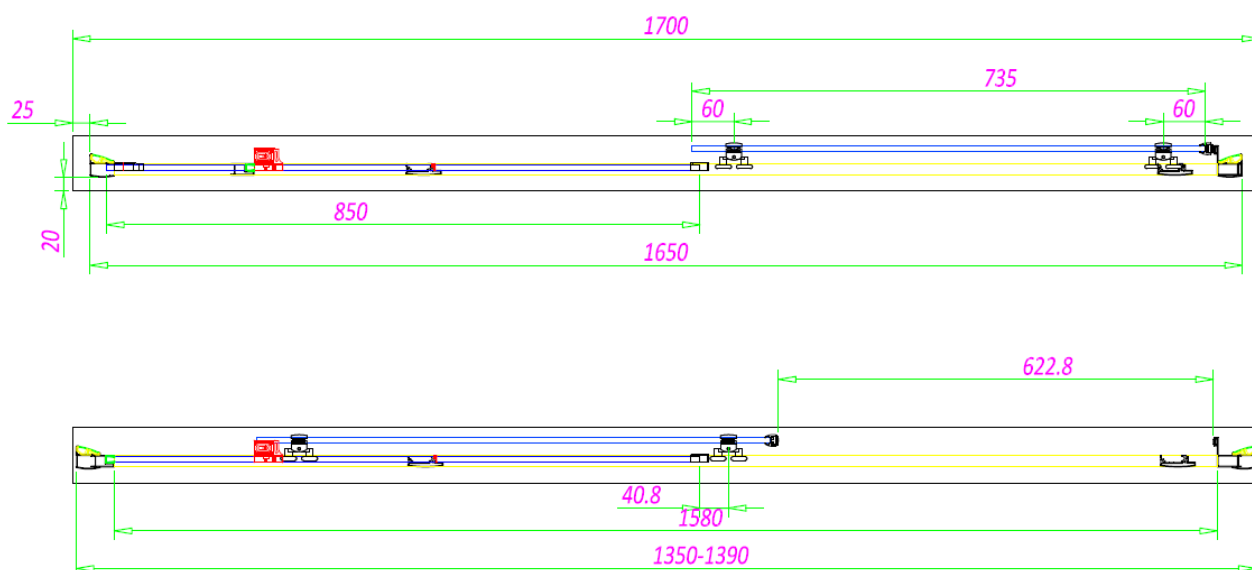

SOMMER
Showering Products