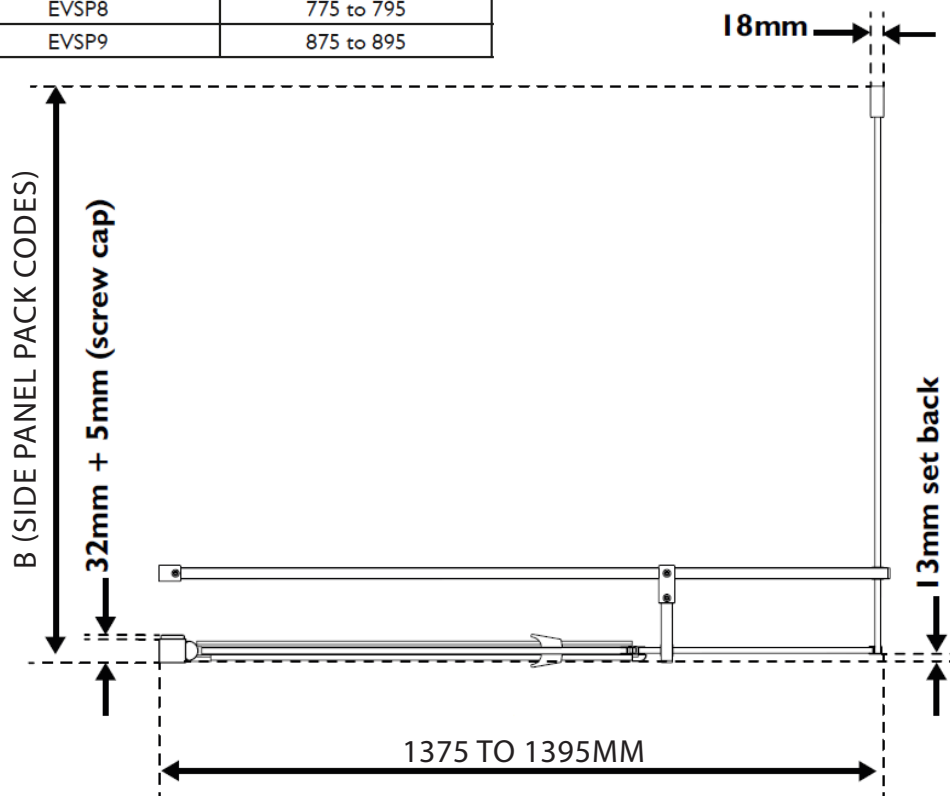

SKU: PEVXBK - PEV4BK - BLACK

MANUFACTURER: SOMMER

RANGE: EVOLVE

PRODUCT INFORMATION: 1200MM - (1165-1205MM) ACCESS 585MM

SOMMER IN OUT PIVOT - CORNER 1200MM - (1165-1205MM) ACCESS 585MM

PRODUCT	PACK CODES	DIMENSIONS (mm)
SIDE PANEL	SIDE PANEL PACK	B
760	EVSP76	735 to 755
800	EVSP8	775 to 795
900	EVSP9	875 to 895

 **SOMMER**
Showering Products

ENCLOSURE HEIGHT = 2000MM

SOMMER EVOLVE IN OUT PIVOT - CORNER - 1400MM

SKU: PEVXC-PEV5C

SKU: PEVXBK - PEV5BK - BLACK

MANUFACTURER: SOMMER

RANGE: EVOLVE

PRODUCT INFORMATION: 1400MM - (1365-1405MM) ACCESS 585MM

SOMMER IN OUT PIVOT - CORNER 1400MM - (1365-1405MM) ACCESS 585MM

PRODUCT	PACK CODES	DIMENSIONS (mm)
SIDE PANEL	SIDE PANEL PACK	B
760	EVSP76	735 to 755
800	EVSP8	775 to 795
900	EVSP9	875 to 895

ENCLOSURE HEIGHT = 2000MM