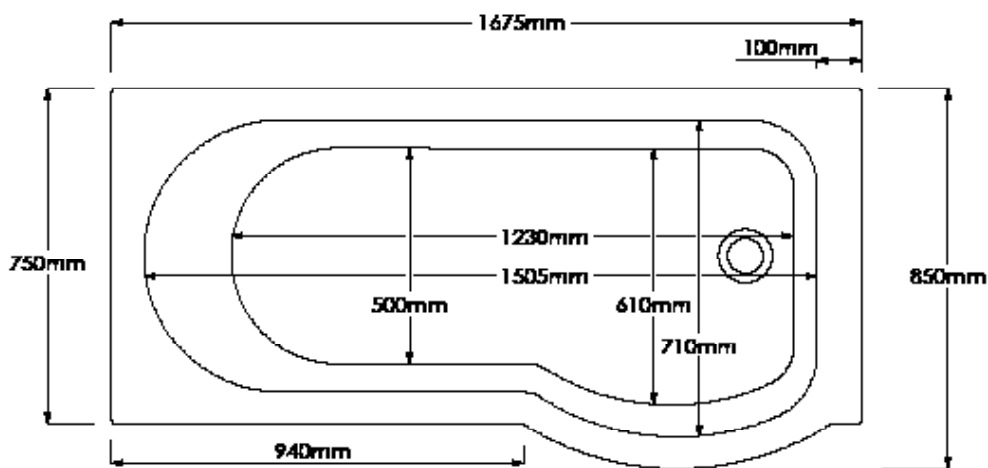

SOMMER
Showering Products