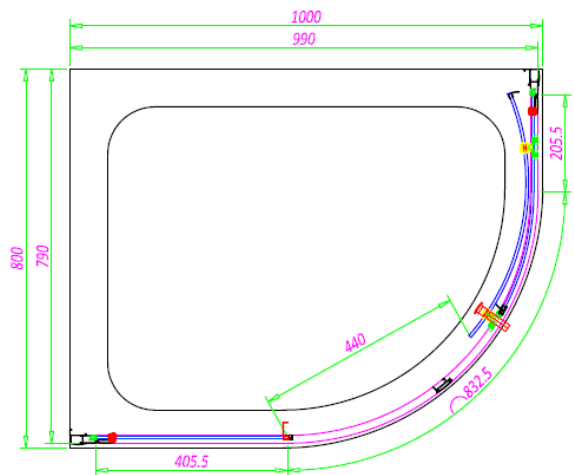

 **SOMMER**
Showering Products

SOMMER 6 SINGLE DOOR QUADRANT SOS67 - 900 X 900MM

SKU: SOS67

MANUFACTURER: SOMMER

RANGE: SOMMER 6

PRODUCT INFORMATION: 900 X 900MM ENCLOSURE

SOMMER 6 QUADRANT - SINGLE DOOR 900 X 900MM - 550MM
RADIUS (870-890MM) - CHROME

 **SOMMER**
Showering Products

SOMMER 6 SINGLE DOOR OFFSET QUADRANT SOS63 - 1000 X 800MM

SKU: SOS63

MANUFACTURER: SOMMER

RANGE: SOMMER 6

PRODUCT INFORMATION: 1000 X 800MM ENCLOSURE

SOMMER 6 OFFSET QUADRANT - SINGLE DOOR 1000 X 800MM -
550MM RADIUS (970-990MM, 770-790MM) - CHROME

SOMMER 6 SINGLE DOOR OFFSET QUADRANT

SOS64 - 1200 X 800MM

SKU: SOS64

MANUFACTURER: SOMMER

RANGE: SOMMER 6

PRODUCT INFORMATION: 1200 X 800MM ENCLOSURE

SOMMER 6 OFFSET QUADRANT - SINGLE DOOR 1200 X 800MM
- 550MM RADIUS (1170-1190MM, 770-790MM) - CHROME

 **SOMMER**
Showering Products

SOMMER 6 SINGLE DOOR OFFSET QUADRANT SOS65 - 1200 X 900MM

SKU: SOS65

MANUFACTURER: SOMMER

RANGE: SOMMER 6

PRODUCT INFORMATION: 1200 X 900MM ENCLOSURE

SOMMER 6 OFFSET QUADRANT - SINGLE DOOR 1200 X 900MM -
550MM RADIUS (1170-1190MM, 870-890MM) - CHROME