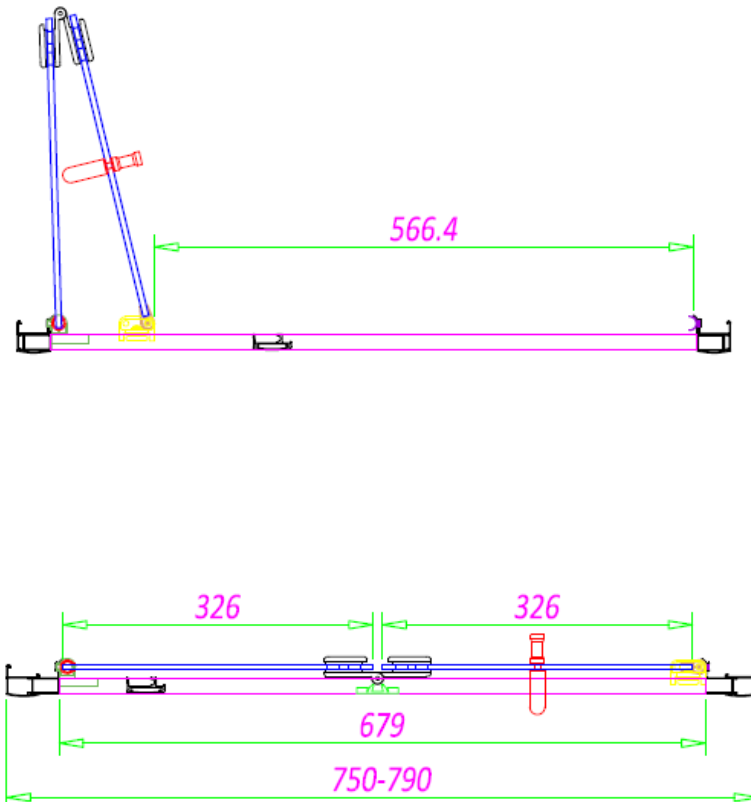

TECHNICAL SPECIFICATION

SOMMER 6 DOUBLE DOOR QUADRANT SOS01 - 800 X 800MM

SKU: SOS01

MANUFACTURER: SOMMER

RANGE: SOMMER 6

PRODUCT INFORMATION: 800 X 800MM ENCLOSURE

SOMMER 6 QUADRANT - DOUBLE DOOR 800 X 800MM -
550MM RADIUS (770-790MM) - CHROME

 **SOMMER**
Showering Products

SOMMER 6 SINGLE DOOR OFFSET QUADRANT SOS65 - 1200 X 900MM

SKU: SOS65

MANUFACTURER: SOMMER

RANGE: SOMMER 6

PRODUCT INFORMATION: 1200 X 900MM ENCLOSURE

SOMMER 6 OFFSET QUADRANT - SINGLE DOOR 1200 X 900MM -
550MM RADIUS (1170-1190MM, 870-890MM) - CHROME

SOMMER 6 BI-FOLD DOOR SOS27 - 760MM

SKU: SOS27

MANUFACTURER: SOMMER

RANGE: SOMMER 6

PRODUCT INFORMATION: 760MM DOOR

SOMMER 6 BI-FOLD 760MM (710-750MM) - CHROME

SOMMER 6 BI-FOLD DOOR

SOS28 - 800MM

SKU: SOS28

MANUFACTURER: SOMMER

RANGE: SOMMER 6

PRODUCT INFORMATION: 800MM DOOR

SOMMER 6 BI-FOLD 800MM (750-790MM) - CHROME

 **SOMMER**
Showering Products

SOMMER 6 BI-FOLD DOOR SOS29 - 900MM

SKU: SOS29