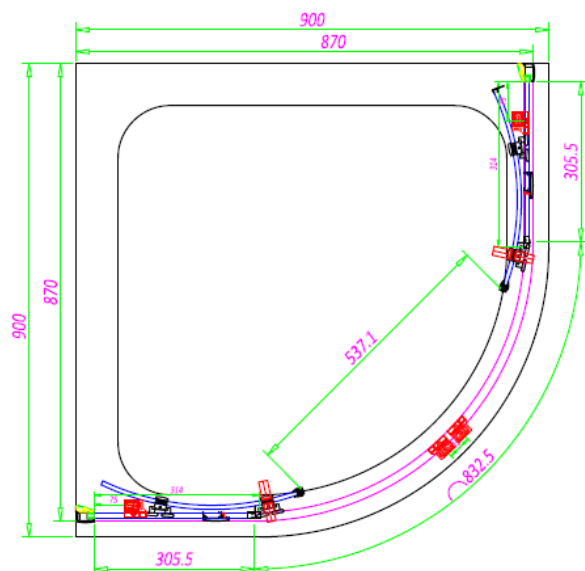

SOMMER 8 QUADRANT DOUBLE SLIDING DOOR SOE02 - 900 X 900MM

SKU: SOE02

MANUFACTURER: SOMMER

RANGE: SOMMER 8

PRODUCT INFORMATION: 900 X 900MM ENCLOSURE

SOMMER 8 DOUBLE DOOR QUADRANT 900 X 900MM
ENCLOSURE