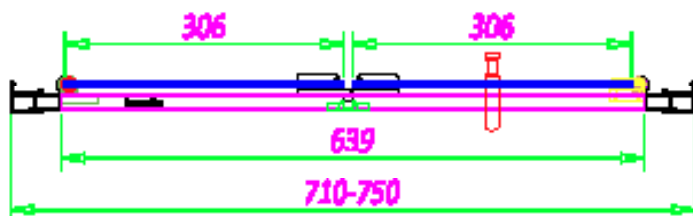

 **SOMMER**
Showering Products

SOMMER 6 SINGLE DOOR OFFSET QUADRANT SOS65 - 1200 X 900MM

SKU: SOS65

MANUFACTURER: SOMMER

RANGE: SOMMER 6

PRODUCT INFORMATION: 1200 X 900MM ENCLOSURE

SOMMER 6 OFFSET QUADRANT - SINGLE DOOR 1200 X 900MM -
550MM RADIUS (1170-1190MM, 870-890MM) - CHROME

SOMMER 6 BI-FOLD DOOR SOS27 - 760MM

SKU: SOS27

MANUFACTURER: SOMMER

RANGE: SOMMER 6

PRODUCT INFORMATION: 760MM DOOR

SOMMER 6 BI-FOLD 760MM (710-750MM) - CHROME

SOMMER 6 BI-FOLD DOOR

SOS28 - 800MM