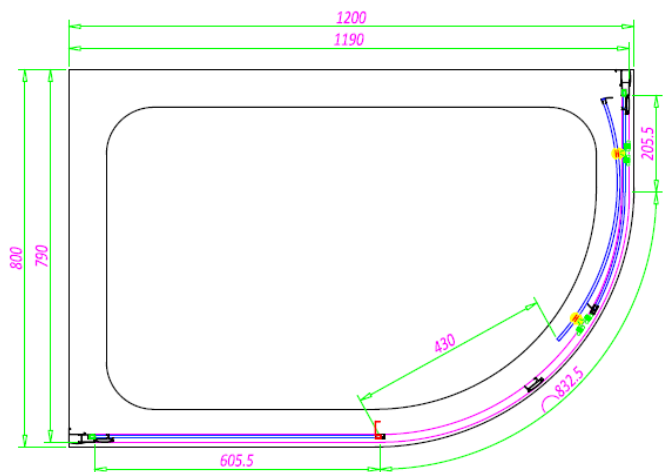

 **SOMMER**
Showering Products

SOMMER 6 SINGLE DOOR QUADRANT SOS67 - 900 X 900MM

SKU: SOS67

MANUFACTURER: SOMMER

RANGE: SOMMER 6

PRODUCT INFORMATION: 900 X 900MM ENCLOSURE

SOMMER 6 QUADRANT - SINGLE DOOR 900 X 900MM - 550MM
RADIUS (870-890MM) - CHROME

 **SOMMER**
Showering Products

SOMMER 6 SINGLE DOOR OFFSET QUADRANT SOS63 - 1000 X 800MM

SKU: SOS63

MANUFACTURER: SOMMER

RANGE: SOMMER 6

PRODUCT INFORMATION: 1000 X 800MM ENCLOSURE

SOMMER 6 OFFSET QUADRANT - SINGLE DOOR 1000 X 800MM -
550MM RADIUS (970-990MM, 770-790MM) - CHROME

SOMMER 6 SINGLE DOOR OFFSET QUADRANT

SOS64 - 1200 X 800MM

SKU: SOS64

MANUFACTURER: SOMMER

RANGE: SOMMER 6

PRODUCT INFORMATION: 1200 X 800MM ENCLOSURE

SOMMER 6 OFFSET QUADRANT - SINGLE DOOR 1200 X 800MM
- 550MM RADIUS (1170-1190MM, 770-790MM) - CHROME

 **SOMMER**
Showering Products

SOMMER 6 SINGLE DOOR OFFSET QUADRANT SOS65 - 1200 X 900MM

SKU: SOS65

MANUFACTURER: SOMMER

RANGE: SOMMER 6

PRODUCT INFORMATION: 1200 X 900MM ENCLOSURE

SOMMER 6 OFFSET QUADRANT - SINGLE DOOR 1200 X 900MM -
550MM RADIUS (1170-1190MM, 870-890MM) - CHROME