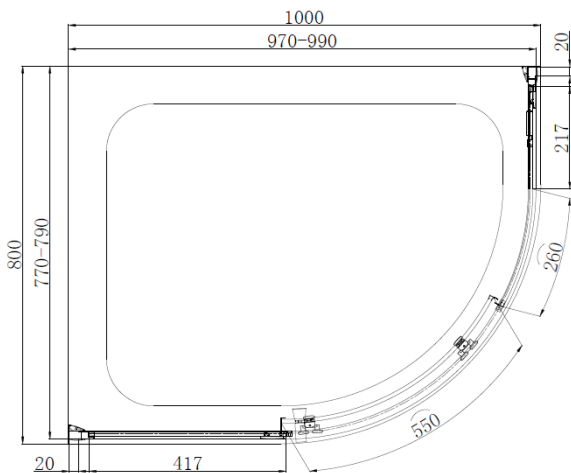

SOMMER
Showering Products