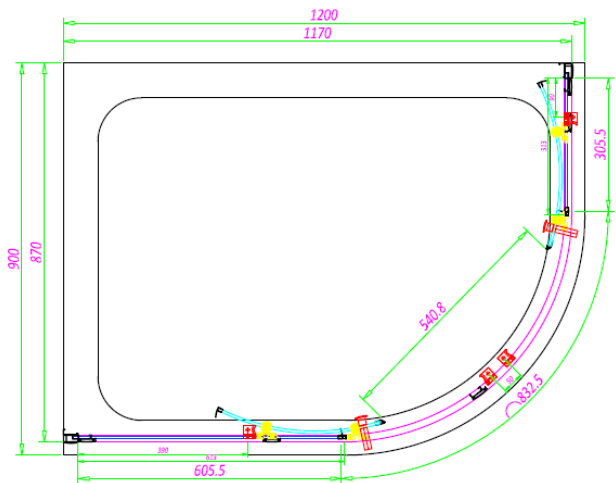

SOMMER 6 DOUBLE DOOR OFFSET QUADRANT

SOS05 - 1200 X 800MM

SKU: SOS05

MANUFACTURER: SOMMER

RANGE: SOMMER 6

PRODUCT INFORMATION: 1200 X 800MM ENCLOSURE

SOMMER 6 OFFSET QUADRANT 1200 X 800MM - 550MM RADIUS
(1170-1190, 770-790MM) - CHROME

SOMMER 6 DOUBLE DOOR OFFSET QUADRANT

SOS06 - 1200 X 900MM

SKU: SOS06

MANUFACTURER: SOMMER

RANGE: SOMMER 6

PRODUCT INFORMATION: 1200 X 900MM ENCLOSURE

SOMMER 6 OFFSET QUADRANT 1200 X 900MM - 550MM RADIUS
(1170-1190, 870-890MM) - CHROME

SOMMER 6 SINGLE DOOR QUADRANT SOS66 - 800 X 800MM

SKU: SOS66

MANUFACTURER: SOMMER

RANGE: SOMMER 6

PRODUCT INFORMATION: 800 X 800MM ENCLOSURE

SOMMER 6 QUADRANT - SINGLE DOOR 800 X 800MM - 550MM
RADIUS (770-790MM) - CHROME

 **SOMMER**
Showering Products

SOMMER 6 SINGLE DOOR QUADRANT SOS67 - 900 X 900MM

SKU: SOS67

MANUFACTURER: SOMMER

RANGE: SOMMER 6

PRODUCT INFORMATION: 900 X 900MM ENCLOSURE

SOMMER 6 QUADRANT - SINGLE DOOR 900 X 900MM - 550MM
RADIUS (870-890MM) - CHROME