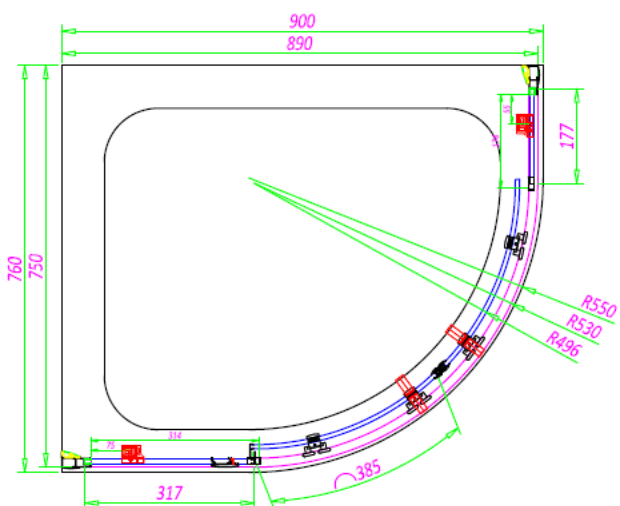

 **SOMMER**
Showering Products

SOMMER 6 SINGLE DOOR OFFSET QUADRANT SOS63 - 1000 X 800MM

SKU: SOS63

MANUFACTURER: SOMMER

RANGE: SOMMER 6

PRODUCT INFORMATION: 1000 X 800MM ENCLOSURE

SOMMER 6 OFFSET QUADRANT - SINGLE DOOR 1000 X 800MM -
550MM RADIUS (970-990MM, 770-790MM) - CHROME

PRODUCT INFORMATION: 800 X 800MM ENCLOSURE

SOMMER 8 DOUBLE DOOR QUADRANT 800 X 800MM
ENCLOSURE

 **SOMMER**
Showering Products

SOMMER 8 QUADRANT DOUBLE SLIDING DOOR SOE02 - 900 X 900MM

SKU: SOE02

MANUFACTURER: SOMMER

RANGE: SOMMER 8

PRODUCT INFORMATION: 900 X 900MM ENCLOSURE

SOMMER 8 DOUBLE DOOR QUADRANT 900 X 900MM
ENCLOSURE

SOMMER 8 OFFSET QUADRANT DOUBLE SLIDING DOOR - SOE04 900 X 760MM

SKU: SOE04

MANUFACTURER: SOMMER

RANGE: SOMMER 8

PRODUCT INFORMATION: 900 X 760MM (870-890 & 730-750MM)

SOMMER 8 DOUBLE DOOR OFFSET QUADRANT 900 X 760MM
(870-890 & 730-750MM)

 **SOMMER**
Showering Products

SOMMER 8 OFFSET QUADRANT DOUBLE SLIDING DOOR - SOE06 1200 X 800MM