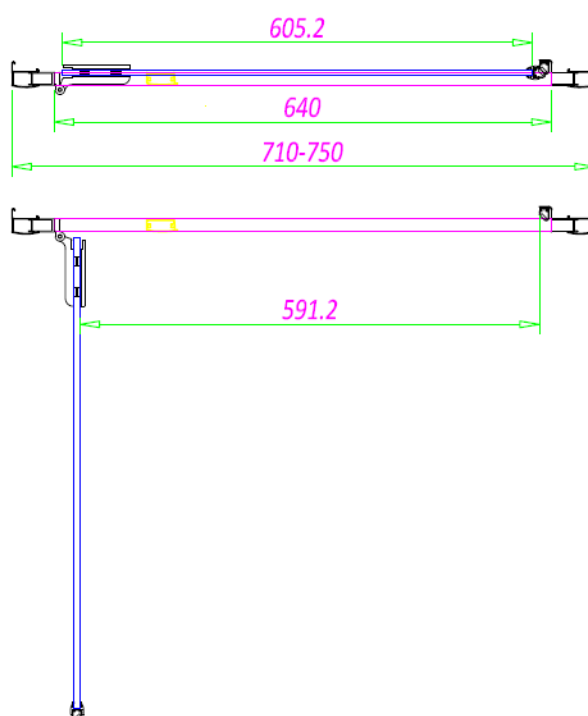

SOMMER 8 HINGE DOOR 700MM (650-690MM)

 **SOMMER**
Showering Products

SOMMER 8 HINGE DOOR SOE21 - 760MM

SKU: SOE21

MANUFACTURER: SOMMER

RANGE: SOMMER 8

PRODUCT INFORMATION: 760MM (710-750MM)

SOMMER 8 HINGE DOOR 760MM (710-750MM)