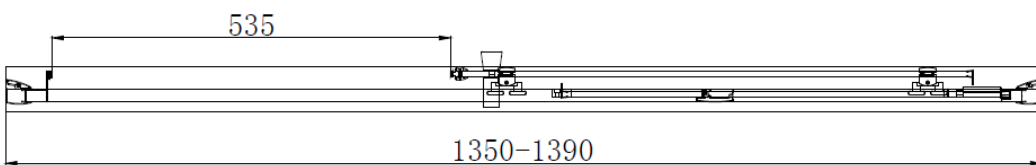

MANUFACTURER: SOMMER

RANGE: SOMMER 8

PRODUCT INFORMATION: 1150 X 1190 MM
MATT BLACK

SLIDING DOOR - MATT BLACK SOB05

SKU: SOB05

MANUFACTURER: SOMMER

RANGE: SOMMER 8

PRODUCT INFORMATION: 1400 X 1900 MM
MATT BLACK