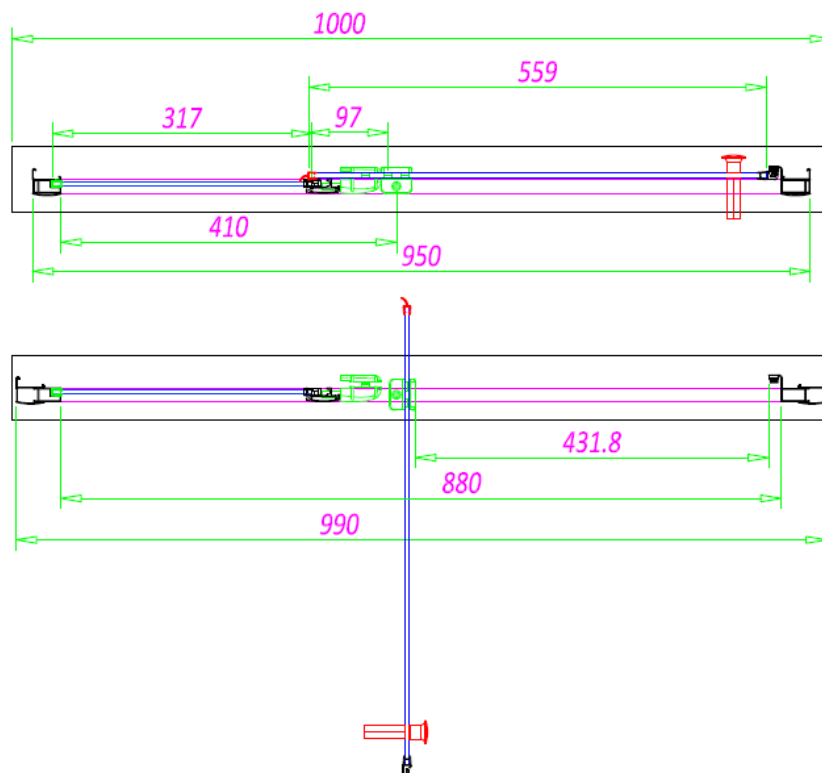

TECHNICAL SPECIFICATION

SOMMER 6 DOUBLE DOOR QUADRANT SOS01 - 800 X 800MM

SKU: SOS01

MANUFACTURER: SOMMER

RANGE: SOMMER 6

PRODUCT INFORMATION: 800 X 800MM ENCLOSURE

SOMMER 6 QUADRANT - DOUBLE DOOR 800 X 800MM -
550MM RADIUS (770-790MM) - CHROME

SOMMER 6 PIVOT 800MM (750-790MM) - CHROME

 **SOMMER**
Showering Products

SOMMER 6 PIVOT DOOR SOS23 - 900MM

SKU: SOS23

MANUFACTURER: SOMMER

RANGE: SOMMER 6

PRODUCT INFORMATION: 900MM DOOR

SOMMER 6 PIVOT 900MM (850-890MM) - CHROME

 **SOMMER**
Showering Products

SOMMER 6 PIVOT DOOR

SOS24 - 1000MM

SKU: SOS24

MANUFACTURER: SOMMER

RANGE: SOMMER 6

PRODUCT INFORMATION: 1000MM DOOR

SOMMER 6 PIVOT 1000MM (950-990MM) - CHROME

 **SOMMER**
Showering Products

SOMMER 6 PIVOT DOOR SOS25 - 1200MM

SKU: SOS25

MANUFACTURER: SOMMER

RANGE: SOMMER 6

PRODUCT INFORMATION: 1200MM DOOR

SOMMER 6 PIVOT 1200MM (1150-1190MM) - CHROME

 **SOMMER**
Showering Products