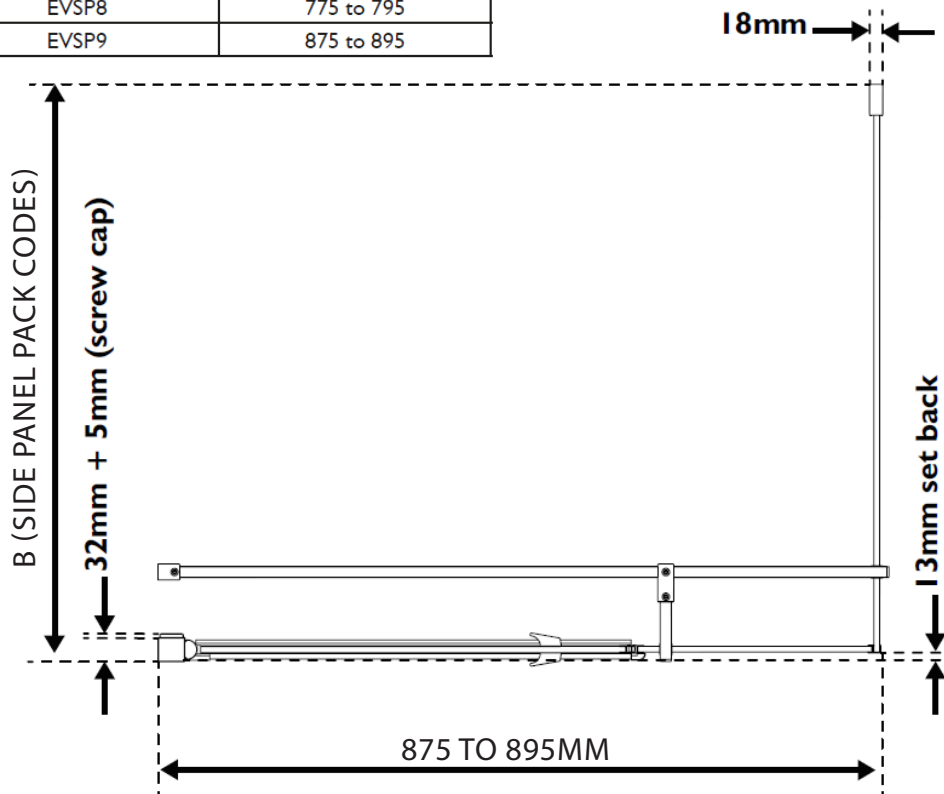

MANUFACTURER: SOMMER

RANGE: EVOLVE

PRODUCT INFORMATION: 800MM - (765-805MM) ACCESS
585MM

SOMMER IN OUT PIVOT - CORNER 800MM - (765-805MM)
ACCESS 585MM

PRODUCT	PACK CODES	DIMENSIONS (mm)
SIDE PANEL	SIDE PANEL PACK	B
760	EVSP76	735 to 755
800	EVSP8	775 to 795
900	EVSP9	875 to 895

 **SOMMER**
Showering Products

ENCLOSURE HEIGHT = 2000MM

SOMMER EVOLVE IN OUT PIVOT - CORNER - 900MM

SKU: PEVXC-PEV2C

SKU: PEVXBK - PEV2BK - BLACK

MANUFACTURER: SOMMER

RANGE: EVOLVE

PRODUCT INFORMATION: 900MM - (865-905MM) ACCESS 585MM

SOMMER IN OUT PIVOT - CORNER 900MM - (865-905MM) ACCESS 585MM

PRODUCT	PACK CODES	DIMENSIONS (mm)
SIDE PANEL	SIDE PANEL PACK	B
760	EVSP76	735 to 755
800	EVSP8	775 to 795
900	EVSP9	875 to 895

ENCLOSURE HEIGHT = 2000MM