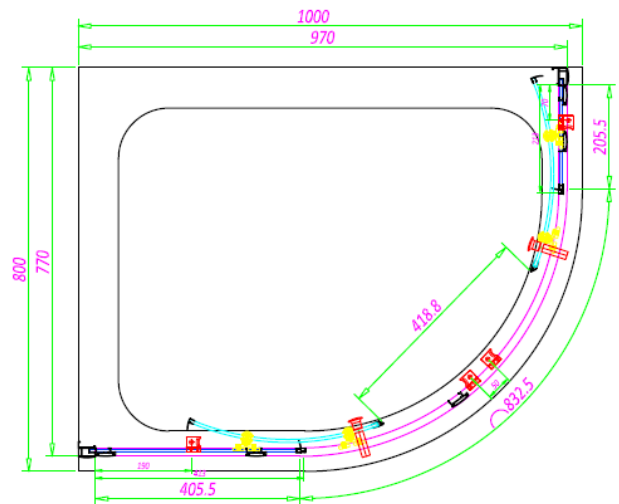

TECHNICAL SPECIFICATION

SOMMER 6 DOUBLE DOOR QUADRANT SOS01 - 800 X 800MM

SKU: SOS01

MANUFACTURER: SOMMER

RANGE: SOMMER 6

PRODUCT INFORMATION: 800 X 800MM ENCLOSURE

SOMMER 6 QUADRANT - DOUBLE DOOR 800 X 800MM -
550MM RADIUS (770-790MM) - CHROME

SOMMER 6 DOUBLE DOOR OFFSET QUADRANT

SOS04 - 1000 X 800MM

SKU: SOS04

MANUFACTURER: SOMMER

RANGE: SOMMER 6

PRODUCT INFORMATION: 1000 X 800MM ENCLOSURE

SOMMER 6 OFFSET QUADRANT 1000 X 800MM - 550MM RADIUS
(970-990, 770-790) - CHROME

SOMMER 6 DOUBLE DOOR OFFSET QUADRANT

SOS05 - 1200 X 800MM

SKU: SOS05

MANUFACTURER: SOMMER

RANGE: SOMMER 6

PRODUCT INFORMATION: 1200 X 800MM ENCLOSURE

SOMMER 6 OFFSET QUADRANT 1200 X 800MM - 550MM RADIUS
(1170-1190, 770-790MM) - CHROME

SOMMER 6 DOUBLE DOOR OFFSET QUADRANT

SOS06 - 1200 X 900MM

SKU: SOS06

MANUFACTURER: SOMMER

RANGE: SOMMER 6

PRODUCT INFORMATION: 1200 X 900MM ENCLOSURE

SOMMER 6 OFFSET QUADRANT 1200 X 900MM - 550MM RADIUS
(1170-1190, 870-890MM) - CHROME