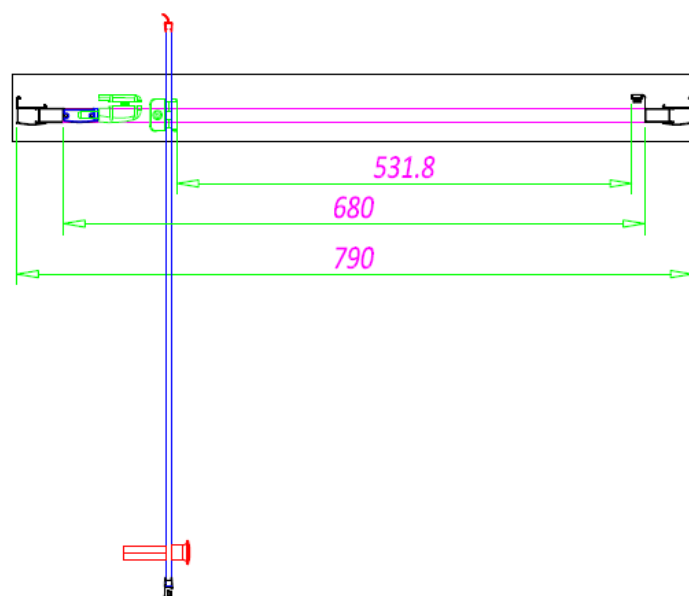

TECHNICAL SPECIFICATION

SOMMER 6 DOUBLE DOOR QUADRANT SOS01 - 800 X 800MM

SKU: SOS01

MANUFACTURER: SOMMER

RANGE: SOMMER 6

PRODUCT INFORMATION: 800 X 800MM ENCLOSURE

SOMMER 6 QUADRANT - DOUBLE DOOR 800 X 800MM -
550MM RADIUS (770-790MM) - CHROME

PRODUCT INFORMATION: 700MM DOOR

SOMMER 6 PIVOT 700MM (650-690MM) - CHROME

 **SOMMER**
Showering Products

SOMMER 6 PIVOT DOOR SOS21 - 760MM

SKU: SOS21

MANUFACTURER: SOMMER

RANGE: SOMMER 6

PRODUCT INFORMATION: 760MM DOOR

SOMMER 6 PIVOT 760MM (710-750MM) - CHROME

 **SOMMER**
Showering Products

SOMMER 6 PIVOT DOOR

SOS22 - 800MM

SKU: SOS22

MANUFACTURER: SOMMER

RANGE: SOMMER 6

PRODUCT INFORMATION: 800MM DOOR

SOMMER 6 PIVOT 800MM (750-790MM) - CHROME

 **SOMMER**
Showering Products

SOMMER 6 PIVOT DOOR SOS23 - 900MM

SKU: SOS23

MANUFACTURER: SOMMER

RANGE: SOMMER 6

PRODUCT INFORMATION: 900MM DOOR

SOMMER 6 PIVOT 900MM (850-890MM) - CHROME