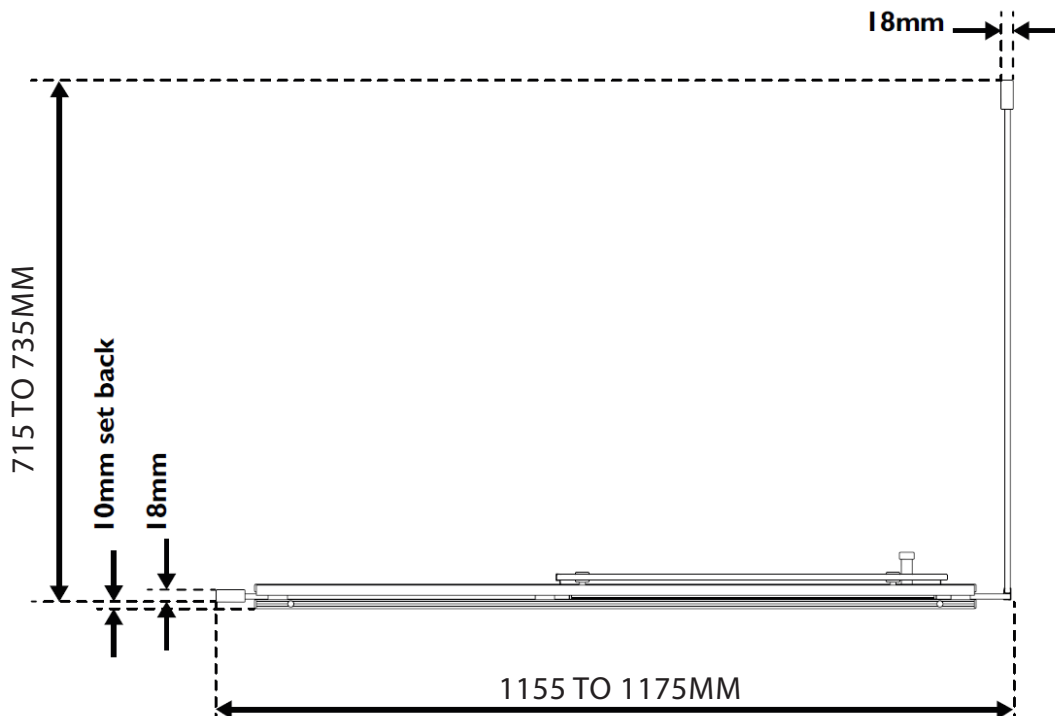

 **SOMMER**
Showering Products

ENCLOSURE HEIGHT = 2000MM

SOMMER EVOLVE SLIDER CHROME EVS2C + SEVZC - 1500MM

SKU: EVS2C-SEVZC

MANUFACTURER: SOMMER

RANGE: EVOLVE

PRODUCT INFORMATION: 1500MM - (1455-1495MM)

SOMMER SLIDER CHROME 1500MM - (1455-1495MM)

 **SOMMER**
Showering Products

ENCLOSURE HEIGHT = 2000MM

SOMMER EVOLVE SLIDER BLACK EVS1BK + SEVXBK - 1200MM

SKU: EVS1BK-SEVXBK

MANUFACTURER: SOMMER

RANGE: EVOLVE

PRODUCT INFORMATION: 1200MM - (1155-1195MM)

SOMMER SLIDER BLACK 1200MM - (1155-1195MM)

 **SOMMER**
Showering Products

ENCLOSURE HEIGHT = 2000MM

SOMMER EVOLVE SLIDER BLACK EVS2BK + SEVYBK - 1400MM

SKU: EVS2BK-SEVYBK

MANUFACTURER: SOMMER

RANGE: EVOLVE

PRODUCT INFORMATION: 1400MM - (1355-1395MM)