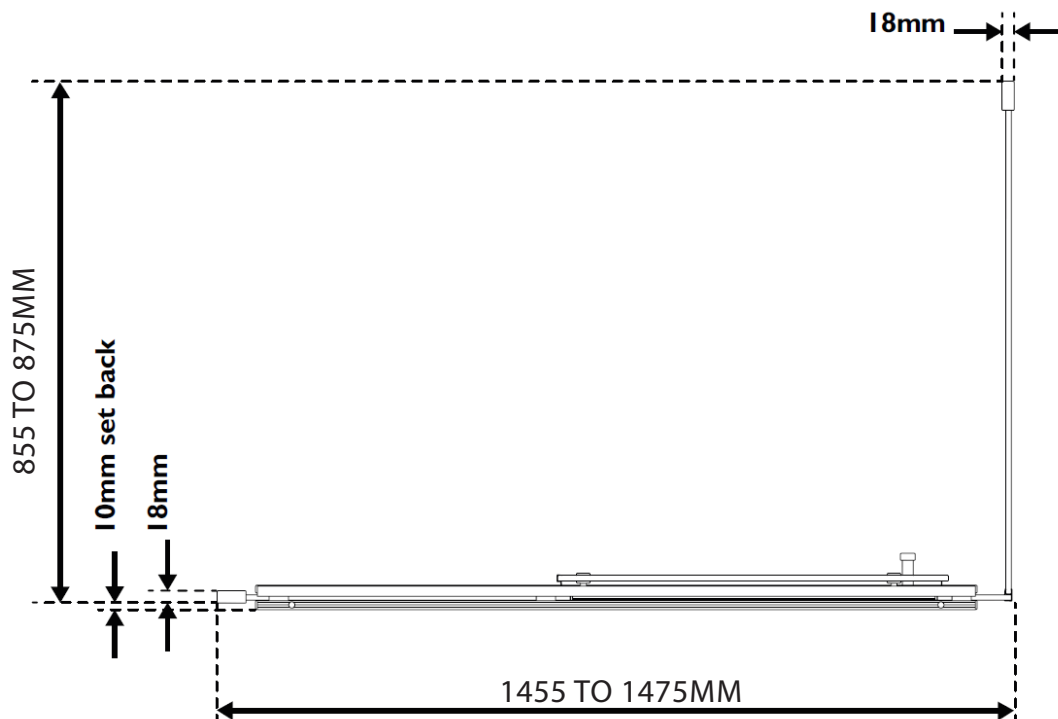

SOMMER SLIDER BLACK 1200MM - (1155-1195MM)

 **SOMMER**
Showering Products

ENCLOSURE HEIGHT = 2000MM

SOMMER EVOLVE SLIDER BLACK EVS2BK + SEVYBK - 1400MM

SKU: EVS2BK-SEVYBK

MANUFACTURER: SOMMER

RANGE: EVOLVE

PRODUCT INFORMATION: 1400MM - (1355-1395MM)

SOMMER SLIDER BLACK 1400MM - (1355-1395MM)

 **SOMMER**
Showering Products

ENCLOSURE HEIGHT = 2000MM

SOMMER EVOLVE SLIDER CHROME EVS2BK + SEVZBK - 1500MM

SKU: EVS2BK-SEVZBK

MANUFACTURER: SOMMER

RANGE: EVOLVE

PRODUCT INFORMATION: 1500MM - (1455-1495MM)

SOMMER SLIDER BLACK 1500MM - (1455-1495MM)

 **SOMMER**
Showering Products

ENCLOSURE HEIGHT = 2000MM

SOMMER EVOLVE IN OUT PIVOT - CORNER - 800MM

SKU: PEVXC-PEV1C - CHROME
SKU: PEVXBK - PEV1BK - BLACK

MANUFACTURER: SOMMER

RANGE: EVOLVE

PRODUCT INFORMATION: 800MM - (765-805MM) ACCESS
585MM

SOMMER IN OUT PIVOT - CORNER 800MM - (765-805MM)
ACCESS 585MM

PRODUCT	PACK CODES	DIMENSIONS (mm)
SIDE PANEL	SIDE PANEL PACK	B
760	EVSP76	735 to 755
800	EVSP8	775 to 795
900	EVSP9	875 to 895