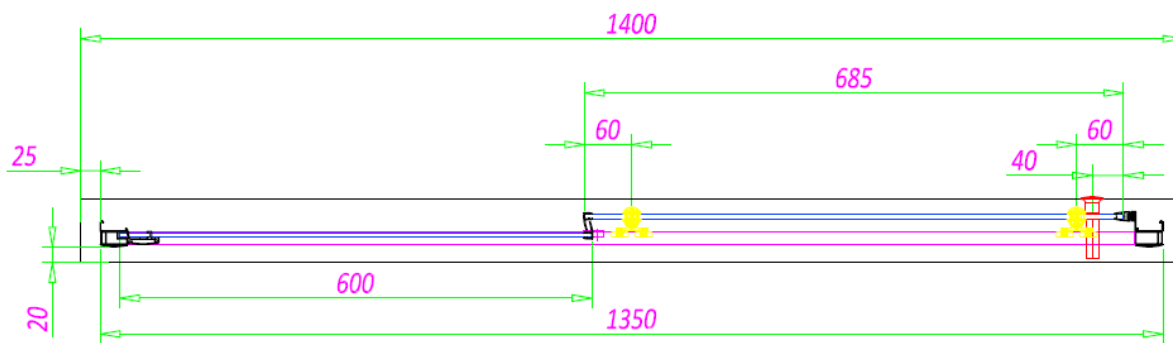

SOS11 - 1100MM

SKU: SOS11

MANUFACTURER: SOMMER

RANGE: SOMMER 6

PRODUCT INFORMATION: 1100MM DOOR

SOMMER 6 SLIDER 1100MM (1050-1090MM) - CHROME

 **SOMMER**
Showering Products

SOMMER 6 SLIDING DOOR SOS12 - 1200MM

SKU: SOS12

MANUFACTURER: SOMMER

RANGE: SOMMER 6

PRODUCT INFORMATION: 1200MM DOOR

SOMMER 6 SLIDER 1200MM (1150-1190MM) - CHROME

 **SOMMER**
Showering Products

SOMMER 6 SLIDING DOOR SOS14 - 1400MM

SKU: SOS14

MANUFACTURER: SOMMER

RANGE: SOMMER 6

PRODUCT INFORMATION: 1400MM DOOR

SOMMER 6 SLIDER 1400MM (1350-1390MM) - CHROME

 **SOMMER**
Showering Products

SOMMER 6 SLIDING DOOR SOS15 - 1500MM

SKU: SOS15

MANUFACTURER: SOMMER