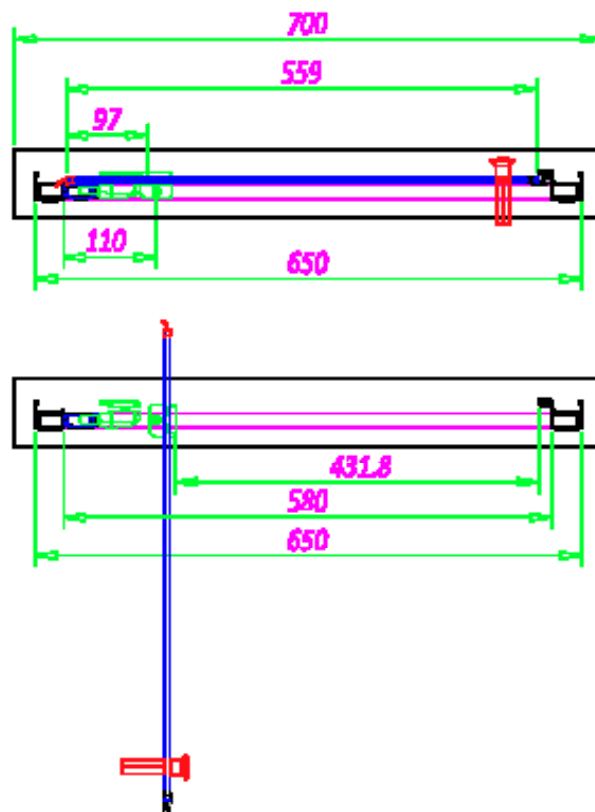

SOMMER
Showering Products