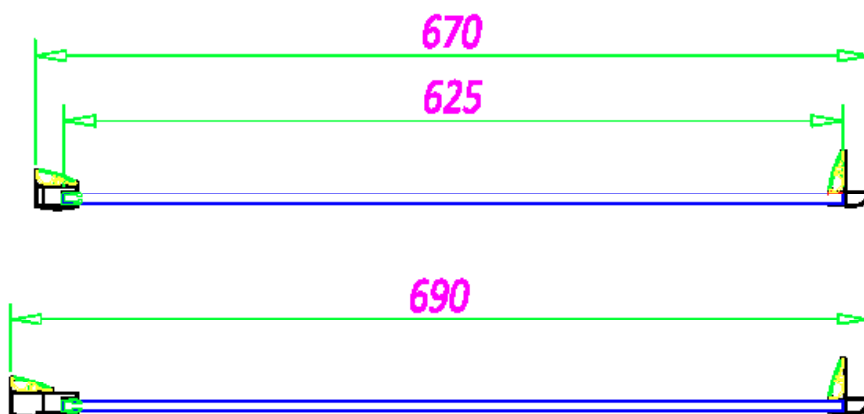

SOMMER 8 SIDE PANEL

SOE91 - 700MM

SKU: SOE91

MANUFACTURER: SOMMER

RANGE: SOMMER 8

PRODUCT INFORMATION: SIDE PANEL 700MM (660-680MM)

SOMMER 8 HINGE DOOR SIDE PANEL 700MM (660-680MM)