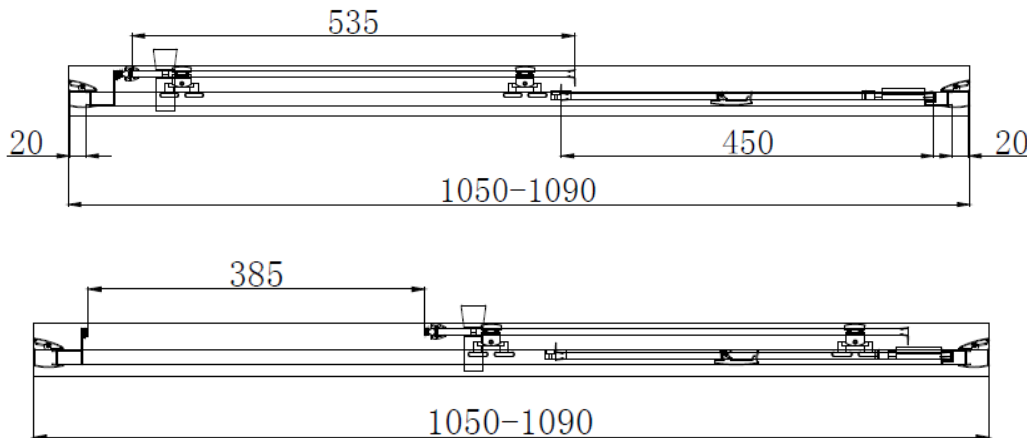

SOMMER
Showering Products