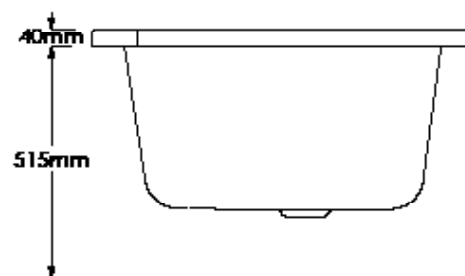

SOMMER
Showering Products