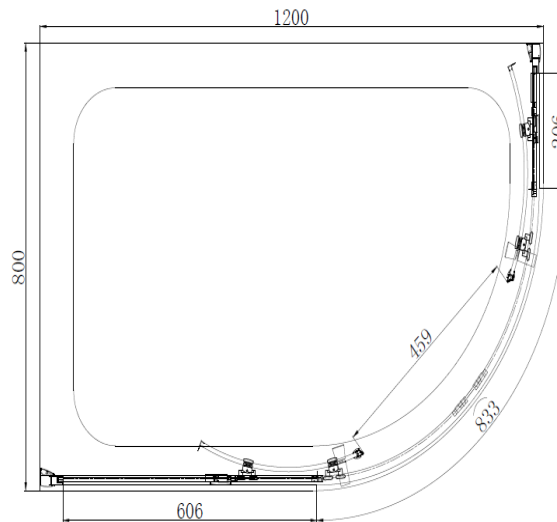

OFFSET QUADRANT - DOUBLE SLIDING DOOR SOE96 - SOE97

SKU: SOE96 - SOE97

MANUFACTURER: SOMMER

RANGE: SOMMER 8

PRODUCT INFORMATION: 1200 X 800 X 1900 MM