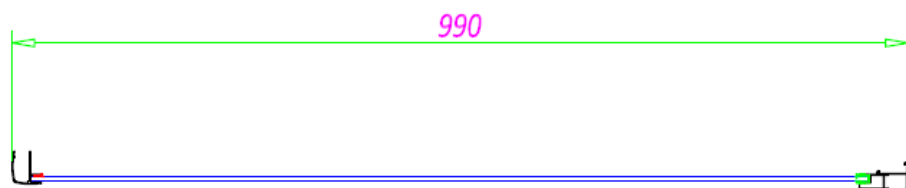

SOMMER 6 SIDE PANEL SOS95 - 1000MM

SKU: SOS95

MANUFACTURER: SOMMER

RANGE: SOMMER 6

PRODUCT INFORMATION: 1000MM SIDE PANEL

SOMMER 6 SIDE PANEL 1000MM (970-990MM) - CHROME