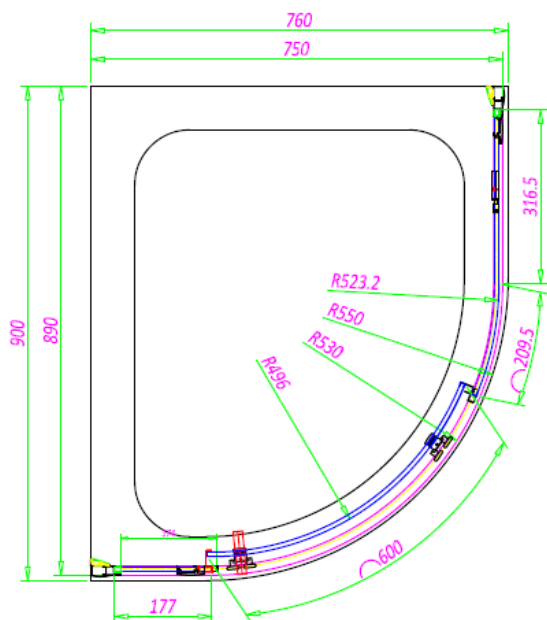

 **SOMMER**
Showering Products

SOMMER 6 SINGLE DOOR OFFSET QUADRANT SOS63 - 1000 X 800MM

SKU: SOS63

MANUFACTURER: SOMMER

RANGE: SOMMER 6

PRODUCT INFORMATION: 1000 X 800MM ENCLOSURE

SOMMER 6 OFFSET QUADRANT - SINGLE DOOR 1000 X 800MM -
550MM RADIUS (970-990MM, 770-790MM) - CHROME

 **SOMMER**
Showering Products

SOMMER 6 SINGLE DOOR OFFSET QUADRANT SOS65 - 1200 X 900MM

SKU: SOS65

MANUFACTURER: SOMMER

RANGE: SOMMER 6

PRODUCT INFORMATION: 1200 X 900MM ENCLOSURE

SOMMER 6 OFFSET QUADRANT - SINGLE DOOR 1200 X 900MM -
550MM RADIUS (1170-1190MM, 870-890MM) - CHROME

SOMMER 8 SINGLE DOOR QUADRANT 900 X 900MM - 550MM RADIUS (860-880MM)

 **SOMMER**
Showering Products

SOMMER 8 SINGLE DOOR OFFSET QUADRANT

SOE32 - 900 X 760MM

SKU: SOE32-SOE90D

MANUFACTURER: SOMMER

RANGE: SOMMER 8

PRODUCT INFORMATION: 900 X 760MM - 550MM RADIUS (860-880 & 720-740MM)

SOMMER 8 OFFSET QUADRANT - SINGLE DOOR 900 X 760MM - 550MM RADIUS (860-880 & 720-740MM)

SOMMER 8 SINGLE DOOR OFFSET QUADRANT

SOE33 - 1000 X 800MM