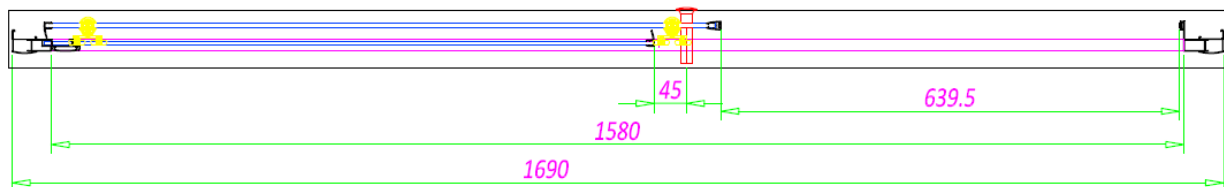

SOMMER
Showering Products