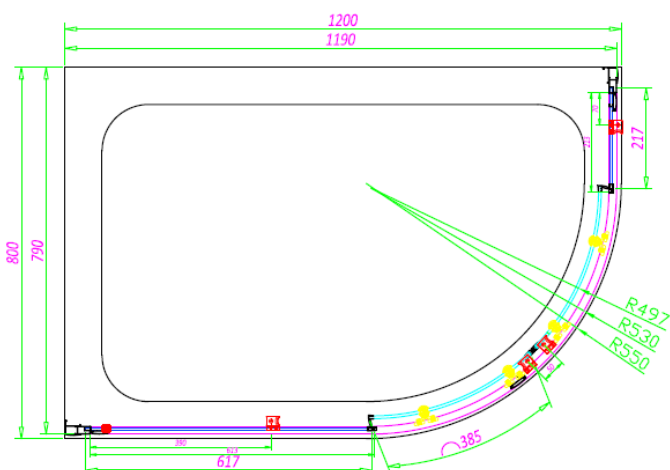

SOMMER 6 DOUBLE DOOR OFFSET QUADRANT

SOS04 - 1000 X 800MM

SKU: SOS04

MANUFACTURER: SOMMER

RANGE: SOMMER 6

PRODUCT INFORMATION: 1000 X 800MM ENCLOSURE

SOMMER 6 OFFSET QUADRANT 1000 X 800MM - 550MM RADIUS
(970-990, 770-790) - CHROME

SOMMER 6 DOUBLE DOOR OFFSET QUADRANT

SOS05 - 1200 X 800MM

SKU: SOS05

MANUFACTURER: SOMMER

RANGE: SOMMER 6

PRODUCT INFORMATION: 1200 X 800MM ENCLOSURE

SOMMER 6 OFFSET QUADRANT 1200 X 800MM - 550MM RADIUS
(1170-1190, 770-790MM) - CHROME

SOMMER 6 DOUBLE DOOR OFFSET QUADRANT

SOS06 - 1200 X 900MM

SKU: SOS06

MANUFACTURER: SOMMER

RANGE: SOMMER 6

PRODUCT INFORMATION: 1200 X 900MM ENCLOSURE

SOMMER 6 OFFSET QUADRANT 1200 X 900MM - 550MM RADIUS
(1170-1190, 870-890MM) - CHROME

SOMMER 6 SINGLE DOOR QUADRANT SOS66 - 800 X 800MM

SKU: SOS66

MANUFACTURER: SOMMER

RANGE: SOMMER 6

PRODUCT INFORMATION: 800 X 800MM ENCLOSURE

SOMMER 6 QUADRANT - SINGLE DOOR 800 X 800MM - 550MM
RADIUS (770-790MM) - CHROME