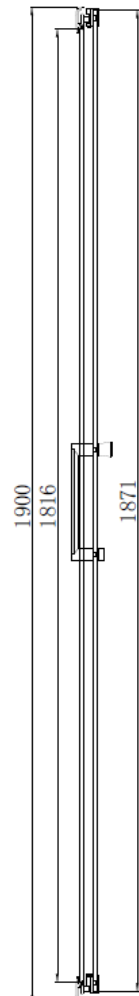

OFFSET QUADRANT - DOUBLE SLIDING DOOR SOE96 - SOE97

SKU: SOE96 - SOE97

MANUFACTURER: SOMMER

RANGE: SOMMER 8

PRODUCT INFORMATION: 1200 X 800 X 1900 MM