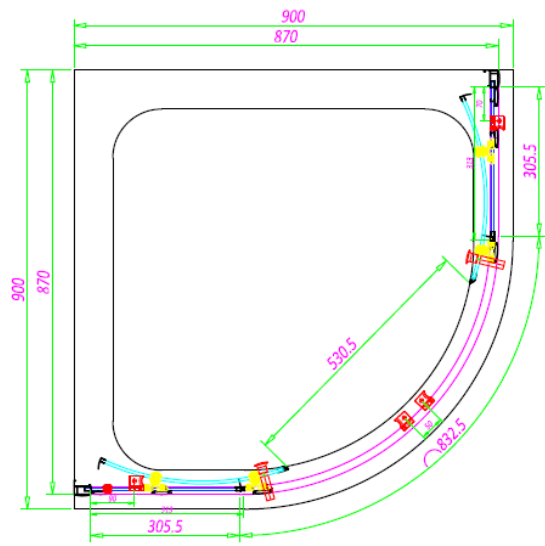

TECHNICAL SPECIFICATION

SOMMER 6 DOUBLE DOOR QUADRANT SOS01 - 800 X 800MM

SKU: SOS01

MANUFACTURER: SOMMER

RANGE: SOMMER 6

PRODUCT INFORMATION: 800 X 800MM ENCLOSURE

SOMMER 6 QUADRANT - DOUBLE DOOR 800 X 800MM -
550MM RADIUS (770-790MM) - CHROME

SOMMER 6 DOUBLE DOOR QUADRANT SOS02 - 900 X 900MM

SKU: SOS02

MANUFACTURER: SOMMER

RANGE: SOMMER 6

PRODUCT INFORMATION: 900 X 900MM ENCLOSURE

SOMMER 6 QUADRANT - DOUBLE DOOR 900 X 900MM -
550MM RADIUS (870-890MM) - CHROME

SOMMER 6 DOUBLE DOOR OFFSET QUADRANT

SOS03 - 900 X 760MM

SKU: SOS03

MANUFACTURER: SOMMER

RANGE: SOMMER 6

PRODUCT INFORMATION: 900 X 760MM ENCLOSURE

SOMMER 6 OFFSET QUADRANT 900 X 760MM - 550MM RADIUS
(870-890, 730-750MM) - CHROME