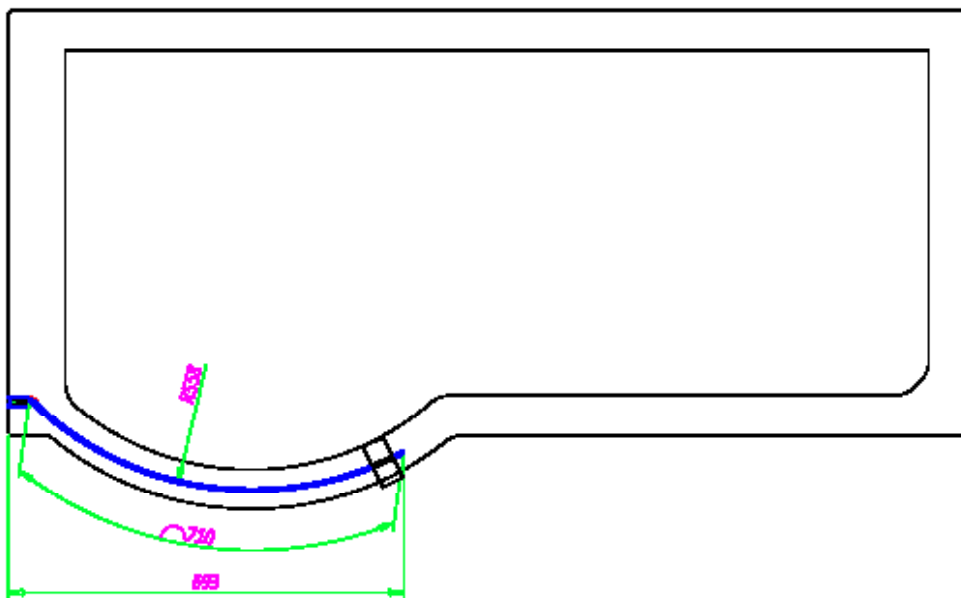

 **SOMMER**
Showering Products

P SHAPED BATH SCREEN SOB51

SKU: SOB51

MANUFACTURER: SOMMER

RANGE: BATH SCREENS

PRODUCT INFORMATION: P CURVED BATH SCREEN 746 X
1470MM (732-752MM)

SOMMER P CURVED BATH SCREEN 746 X 1470MM (732-752MM)
- CHROME