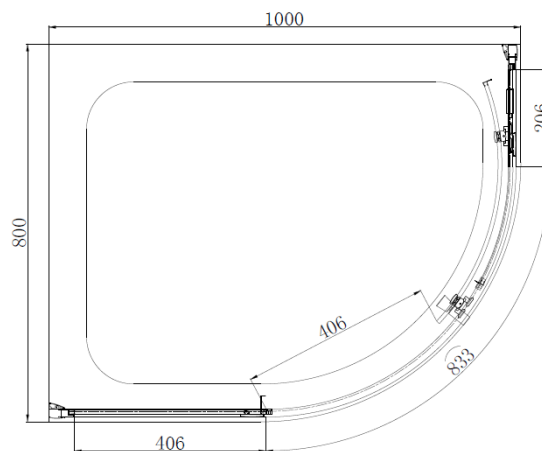

SOMMER
Showering Products