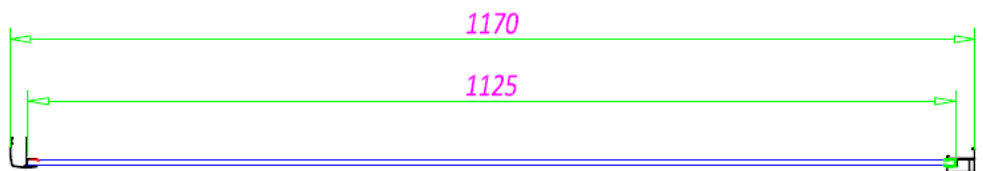

MANUFACTURER: SOMMER

RANGE: SOMMER 6

PRODUCT INFORMATION: 1000MM SIDE PANEL

SOMMER 6 SIDE PANEL 1000MM (970-990MM) - CHROME

SOMMER 6 SIDE PANEL

SOS96 - 1200MM

SKU: SOS96

MANUFACTURER: SOMMER

RANGE: SOMMER 6

PRODUCT INFORMATION: 1200MM SIDE PANEL

SOMMER 6 SIDE PANEL 1200MM (1170-1190MM) - CHROME

SOMMER 8 QUADRANT DOUBLE SLIDING DOOR SOE01 - 800 X 800MM

SKU: SOE01

MANUFACTURER: SOMMER

RANGE: SOMMER 8