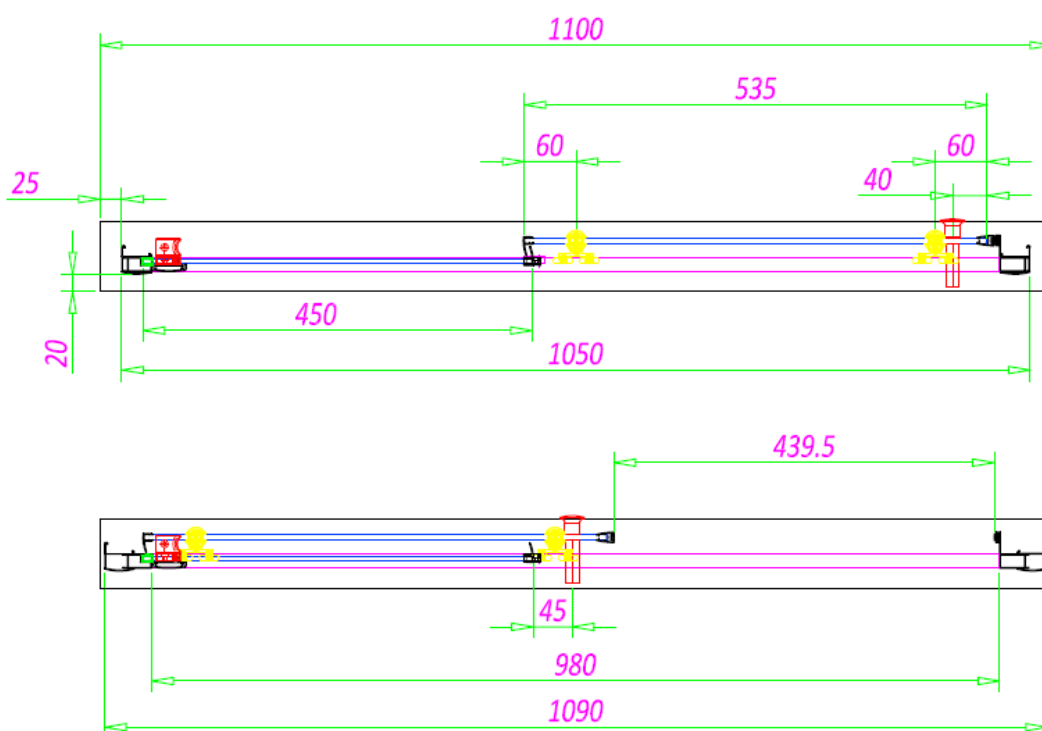

TECHNICAL SPECIFICATION

SOMMER 6 DOUBLE DOOR QUADRANT SOS01 - 800 X 800MM

SKU: SOS01

MANUFACTURER: SOMMER

RANGE: SOMMER 6

PRODUCT INFORMATION: 800 X 800MM ENCLOSURE

SOMMER 6 QUADRANT - DOUBLE DOOR 800 X 800MM -
550MM RADIUS (770-790MM) - CHROME

SOS11 - 1100MM

SKU: SOS11

MANUFACTURER: SOMMER

RANGE: SOMMER 6

PRODUCT INFORMATION: 1100MM DOOR

SOMMER 6 SLIDER 1100MM (1050-1090MM) - CHROME

 **SOMMER**
Showering Products

SOMMER 6 SLIDING DOOR SOS12 - 1200MM