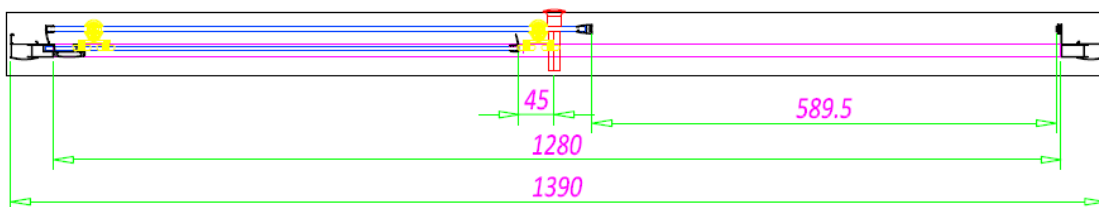

SOMMER
Showering Products