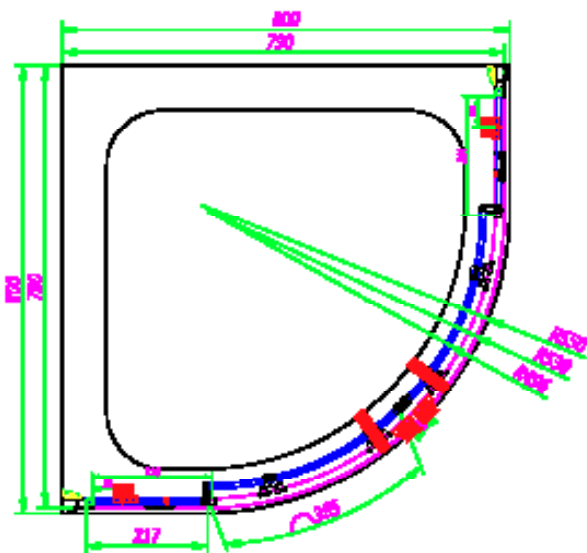

 **SOMMER**
Showering Products

SOMMER 6 SINGLE DOOR OFFSET QUADRANT SOS63 - 1000 X 800MM

SKU: SOS63

MANUFACTURER: SOMMER

RANGE: SOMMER 6

PRODUCT INFORMATION: 1000 X 800MM ENCLOSURE

SOMMER 6 OFFSET QUADRANT - SINGLE DOOR 1000 X 800MM -
550MM RADIUS (970-990MM, 770-790MM) - CHROME

RANGE: SOMMER 6

PRODUCT INFORMATION: 1200MM SIDE PANEL

SOMMER 6 SIDE PANEL 1200MM (1170-1190MM) - CHROME

SOMMER 8 QUADRANT DOUBLE SLIDING DOOR SOE01 - 800 X 800MM

SKU: SOE01

MANUFACTURER: SOMMER

RANGE: SOMMER 8

PRODUCT INFORMATION: 800 X 800MM ENCLOSURE

SOMMER 8 DOUBLE DOOR QUADRANT 800 X 800MM
ENCLOSURE

 **SOMMER**
Showering Products

SOMMER 8 QUADRANT DOUBLE SLIDING DOOR SOE02 - 900 X 900MM

SKU: SOE02

MANUFACTURER: SOMMER