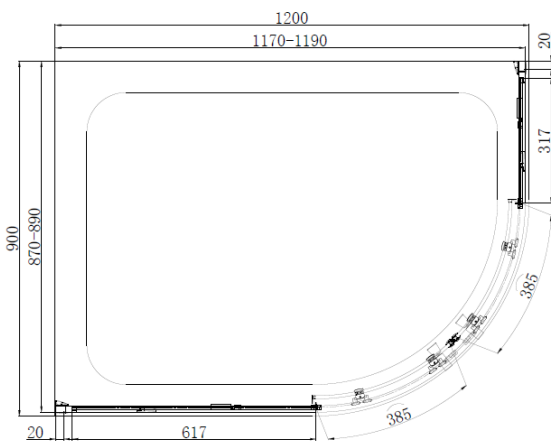

OFFSET QUADRANT - DOUBLE SLIDING DOOR SOE98 - SOE99

SKU: SOE98 - SOE99

MANUFACTURER: SOMMER

RANGE: SOMMER 8

PRODUCT INFORMATION: 1200 X 900 X 1900 MM