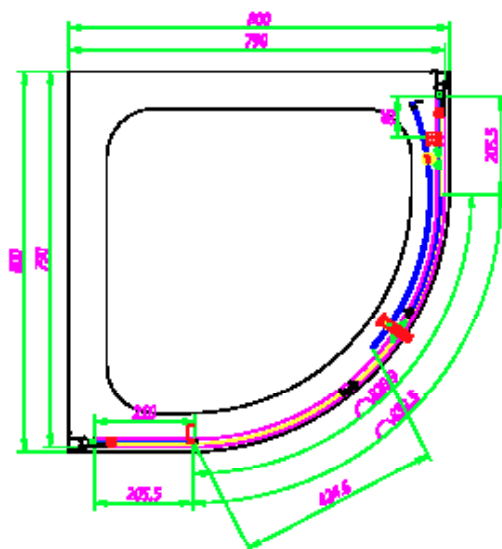

TECHNICAL SPECIFICATION

SOMMER 6 DOUBLE DOOR QUADRANT SOS01 - 800 X 800MM

SKU: SOS01

MANUFACTURER: SOMMER

RANGE: SOMMER 6

PRODUCT INFORMATION: 800 X 800MM ENCLOSURE

SOMMER 6 QUADRANT - DOUBLE DOOR 800 X 800MM -
550MM RADIUS (770-790MM) - CHROME

SOMMER 6 DOUBLE DOOR OFFSET QUADRANT

SOS06 - 1200 X 900MM

SKU: SOS06

MANUFACTURER: SOMMER

RANGE: SOMMER 6

PRODUCT INFORMATION: 1200 X 900MM ENCLOSURE

SOMMER 6 OFFSET QUADRANT 1200 X 900MM - 550MM RADIUS
(1170-1190, 870-890MM) - CHROME

SOMMER 6 SINGLE DOOR QUADRANT SOS66 - 800 X 800MM

SKU: SOS66

MANUFACTURER: SOMMER

RANGE: SOMMER 6

PRODUCT INFORMATION: 800 X 800MM ENCLOSURE

SOMMER 6 QUADRANT - SINGLE DOOR 800 X 800MM - 550MM
RADIUS (770-790MM) - CHROME

 **SOMMER**
Showering Products

SOMMER 6 SINGLE DOOR QUADRANT SOS67 - 900 X 900MM

SKU: SOS67

MANUFACTURER: SOMMER

RANGE: SOMMER 6

PRODUCT INFORMATION: 900 X 900MM ENCLOSURE

SOMMER 6 QUADRANT - SINGLE DOOR 900 X 900MM - 550MM
RADIUS (870-890MM) - CHROME