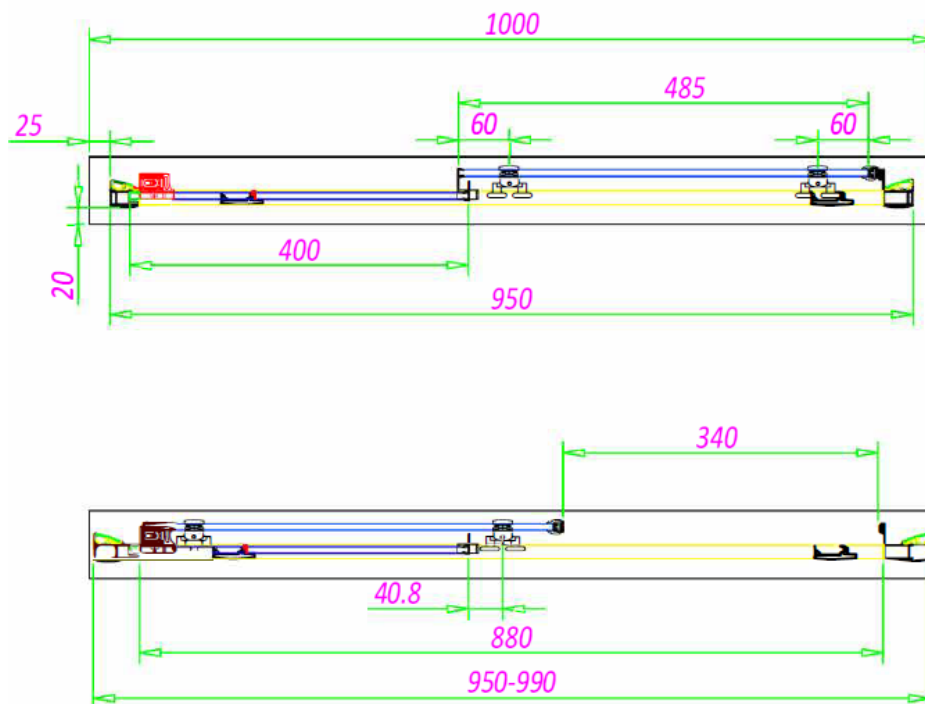

SKU: SOE43

MANUFACTURER: SOMMER

RANGE: SOMMER 8

PRODUCT INFORMATION: 900MM (850-890MM)

SOMMER 8 INFOLD DOOR 900MM (850-890MM)

SOMMER 8 SLIDING DOOR SOE10 - 1000MM

SKU: SOE10

MANUFACTURER: SOMMER

RANGE: SOMMER 8

PRODUCT INFORMATION: 1000MM (950-990MM)

SOMMER 8 SLIDING DOOR 1000MM (950-990MM)

 **SOMMER**
Showering Products

SOMMER 8 SLIDING DOOR SOE11 - 1100MM

SKU: SOE11

MANUFACTURER: SOMMER

RANGE: SOMMER 8