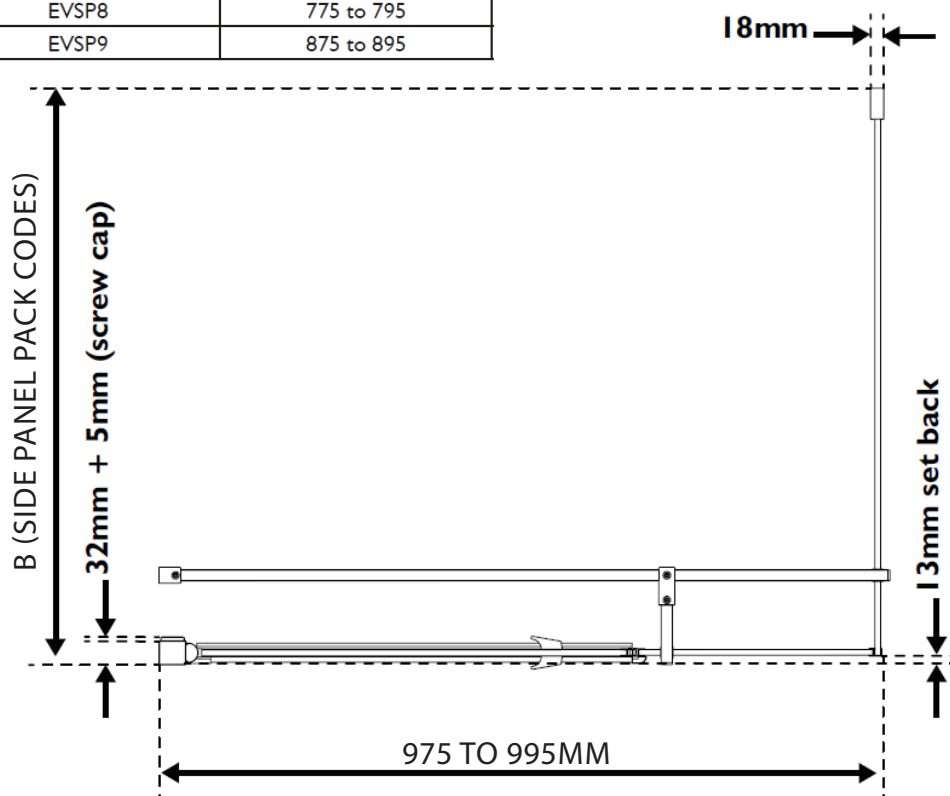

SOMMER EVOLVE IN OUT PIVOT - CORNER - 1000MM

SKU: PEVXC-PEV3C

SKU: PEVXBK - PEV3BK - BLACK

MANUFACTURER: SOMMER

RANGE: EVOLVE

PRODUCT INFORMATION: 1000MM - (965-1005MM) ACCESS 585MM

SOMMER IN OUT PIVOT - CORNER 1000MM - (965-1005MM) ACCESS 585MM

PRODUCT	PACK CODES	DIMENSIONS (mm)
SIDE PANEL	SIDE PANEL PACK	B
760	EVSP76	735 to 755
800	EVSP8	775 to 795
900	EVSP9	875 to 895

ENCLOSURE HEIGHT = 2000MM

SOMMER EVOLVE IN OUT PIVOT - CORNER - 1200MM

SKU: PEVXC-PEV4C