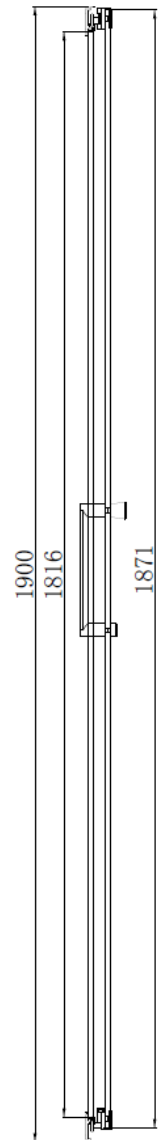

QUADRANT - DOUBLE SLIDING DOOR SOE03

SKU: SOE03

MANUFACTURER: SOMMER

RANGE: SOMMER 8

PRODUCT INFORMATION: 1000 X 1000 X 1900 MM