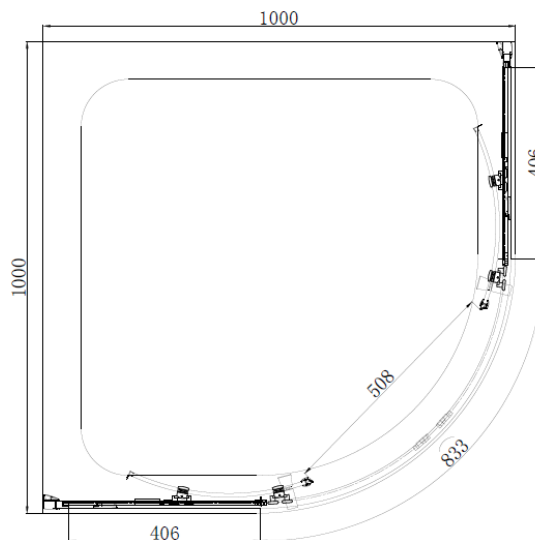

QUADRANT - DOUBLE SLIDING DOOR SOE03

SKU: SOE03

MANUFACTURER: SOMMER

RANGE: SOMMER 8

PRODUCT INFORMATION: 1000 X 1000 X 1900 MM