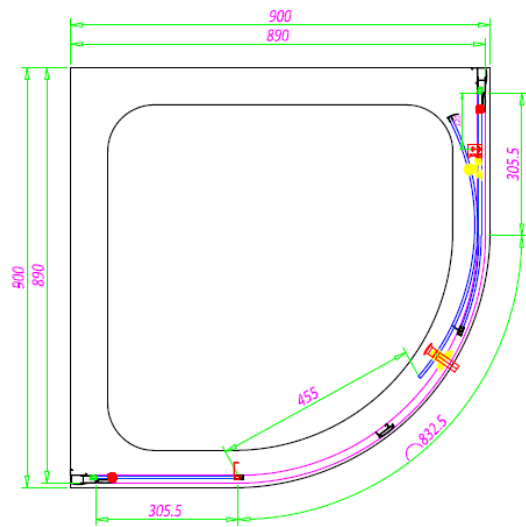

SOMMER 6 SINGLE DOOR QUADRANT SOS66 - 800 X 800MM

SKU: SOS66

MANUFACTURER: SOMMER

RANGE: SOMMER 6

PRODUCT INFORMATION: 800 X 800MM ENCLOSURE

SOMMER 6 QUADRANT - SINGLE DOOR 800 X 800MM - 550MM
RADIUS (770-790MM) - CHROME

 **SOMMER**
Showering Products

SOMMER 6 SINGLE DOOR QUADRANT SOS67 - 900 X 900MM

SKU: SOS67

MANUFACTURER: SOMMER

RANGE: SOMMER 6

PRODUCT INFORMATION: 900 X 900MM ENCLOSURE

SOMMER 6 QUADRANT - SINGLE DOOR 900 X 900MM - 550MM
RADIUS (870-890MM) - CHROME

SOMMER 6 SINGLE DOOR OFFSET QUADRANT SOS62 - 900 X 760MM

SKU: SOS62

MANUFACTURER: SOMMER

RANGE: SOMMER 6

PRODUCT INFORMATION: 900 X 760MM ENCLOSURE

SOMMER 6 OFFSET QUADRANT - SINGLE DOOR 900 X 760MM -
550MM RADIUS (870-890MM, 730-750MM) - CHROME

 **SOMMER**
Showering Products

SOMMER 6 SINGLE DOOR OFFSET QUADRANT SOS63 - 1000 X 800MM

SKU: SOS63

MANUFACTURER: SOMMER

RANGE: SOMMER 6

PRODUCT INFORMATION: 1000 X 800MM ENCLOSURE

SOMMER 6 OFFSET QUADRANT - SINGLE DOOR 1000 X 800MM -
550MM RADIUS (970-990MM, 770-790MM) - CHROME