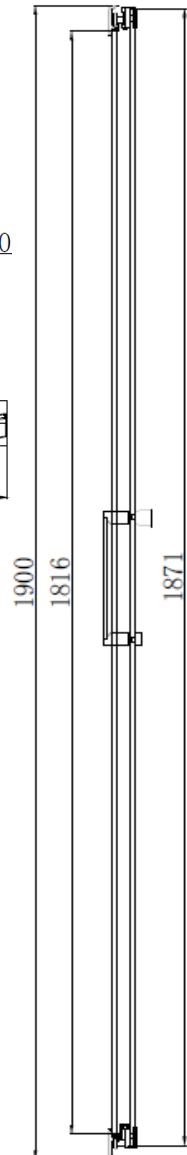

SOMMER
Showering Products