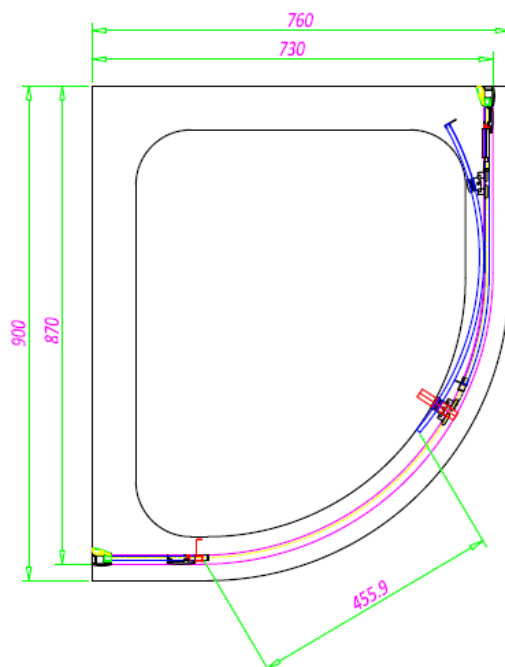

 **SOMMER**
Showering Products

SOMMER 6 SINGLE DOOR OFFSET QUADRANT SOS63 - 1000 X 800MM

SKU: SOS63

MANUFACTURER: SOMMER

RANGE: SOMMER 6

PRODUCT INFORMATION: 1000 X 800MM ENCLOSURE

SOMMER 6 OFFSET QUADRANT - SINGLE DOOR 1000 X 800MM -
550MM RADIUS (970-990MM, 770-790MM) - CHROME

 **SOMMER**
Showering Products

SOMMER 8 QUADRANT SINGLE SLIDING DOOR SOE31 + SOE90D - 900 X 900MM

SKU: SOE31-SOE90D

MANUFACTURER: SOMMER

RANGE: SOMMER 8

PRODUCT INFORMATION: 900 X 900MM - 550MM RADIUS (860-880MM)

SOMMER 8 SINGLE DOOR QUADRANT 900 X 900MM - 550MM RADIUS (860-880MM)

 **SOMMER**
Showering Products

SOMMER 8 SINGLE DOOR OFFSET QUADRANT

SOE32 - 900 X 760MM

SKU: SOE32-SOE90D

MANUFACTURER: SOMMER

RANGE: SOMMER 8

PRODUCT INFORMATION: 900 X 760MM - 550MM RADIUS (860-880 & 720-740MM)

SOMMER 8 OFFSET QUADRANT - SINGLE DOOR 900 X 760MM - 550MM RADIUS (860-880 & 720-740MM)

SOMMER 8 SINGLE DOOR OFFSET QUADRANT

SOE33 - 1000 X 800MM