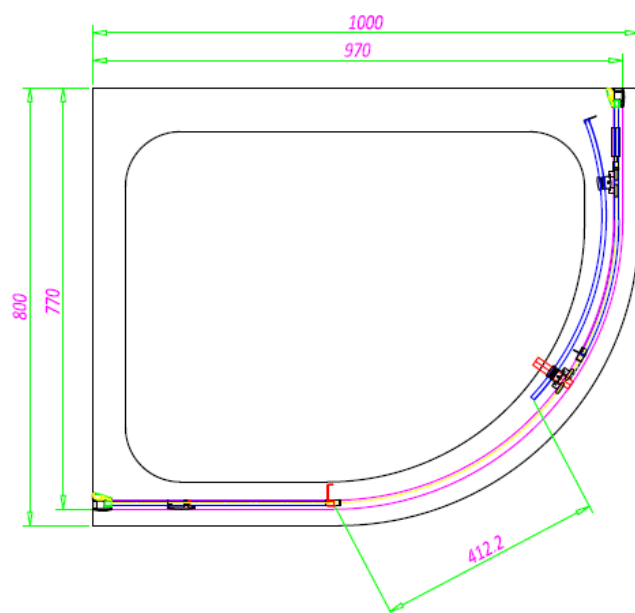

 **SOMMER**
Showering Products

SOMMER 6 SINGLE DOOR OFFSET QUADRANT SOS63 - 1000 X 800MM

SKU: SOS63

MANUFACTURER: SOMMER

RANGE: SOMMER 6

PRODUCT INFORMATION: 1000 X 800MM ENCLOSURE

SOMMER 6 OFFSET QUADRANT - SINGLE DOOR 1000 X 800MM -
550MM RADIUS (970-990MM, 770-790MM) - CHROME

SOMMER 8 SINGLE DOOR QUADRANT 900 X 900MM - 550MM RADIUS (860-880MM)

 **SOMMER**
Showering Products

SOMMER 8 SINGLE DOOR OFFSET QUADRANT

SOE32 - 900 X 760MM

SKU: SOE32-SOE90D

MANUFACTURER: SOMMER

RANGE: SOMMER 8

PRODUCT INFORMATION: 900 X 760MM - 550MM RADIUS (860-880 & 720-740MM)

SOMMER 8 OFFSET QUADRANT - SINGLE DOOR 900 X 760MM - 550MM RADIUS (860-880 & 720-740MM)

SOMMER 8 SINGLE DOOR OFFSET QUADRANT

SOE33 - 1000 X 800MM

SKU: SOE33-SOE80D

MANUFACTURER: SOMMER

RANGE: SOMMER 8

PRODUCT INFORMATION: 1000 X 800MM - 550MM RADIUS (960-980 & 760-780MM)

SOMMER 8 OFFSET QUADRANT - SINGLE DOOR 1000 X 800MM - 550MM RADIUS (960-980 & 760-780MM)