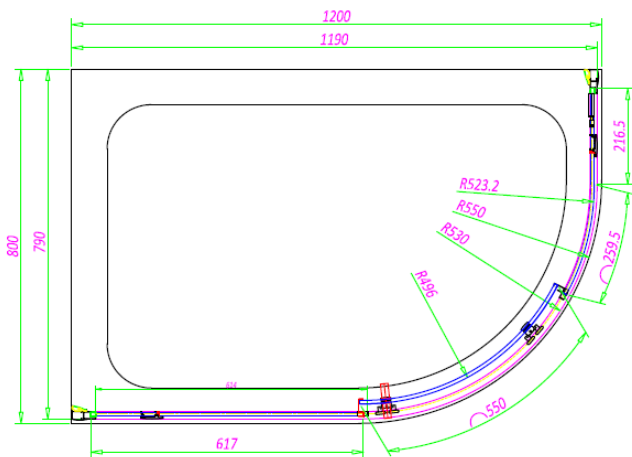

SKU: SOE33-SOE80D

MANUFACTURER: SOMMER

RANGE: SOMMER 8

PRODUCT INFORMATION: 1000 X 800MM - 550MM RADIUS (960-980 & 760-780MM)

SOMMER 8 OFFSET QUADRANT - SINGLE DOOR 1000 X 800MM - 550MM RADIUS (960-980 & 760-780MM)

 **SOMMER**
Showering Products

SOMMER 8 SINGLE DOOR OFFSET QUADRANT

SOE34 - 1200 X 800MM

SKU: SOE34-SOE80D

MANUFACTURER: SOMMER

RANGE: SOMMER 8

PRODUCT INFORMATION: 1200 X 800MM - 550MM RADIUS
(1160-1180 & 760-780MM)

SOMMER 8 OFFSET QUADRANT - SINGLE DOOR 1200 X 800MM -
550MM RADIUS (1160-1180 & 760-780MM)

SOMMER 8 SINGLE DOOR OFFSET QUADRANT SOE35 - 1200 X 900MM

SKU: SOE35-SOE90D

MANUFACTURER: SOMMER

RANGE: SOMMER 8

PRODUCT INFORMATION: 1200 X 900MM - 550MM RADIUS
(1160-1180 & 860-880MM)

SOMMER 8 OFFSET QUADRANT - SINGLE DOOR 1200 X 900MM
- 550MM RADIUS (1160-1180 & 860-880MM)

SOMMER 8 HINGE DOOR SOE20 - 700MM

SKU: SOE20

MANUFACTURER: SOMMER

RANGE: SOMMER 8

PRODUCT INFORMATION: 700MM (650-690MM)