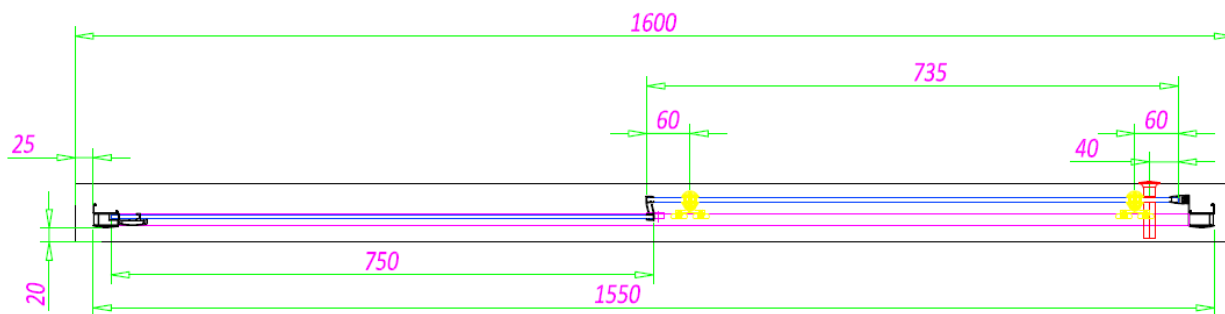

TECHNICAL SPECIFICATION

SOMMER 6 DOUBLE DOOR QUADRANT SOS01 - 800 X 800MM

SKU: SOS01

MANUFACTURER: SOMMER

RANGE: SOMMER 6

PRODUCT INFORMATION: 800 X 800MM ENCLOSURE

SOMMER 6 QUADRANT - DOUBLE DOOR 800 X 800MM -
550MM RADIUS (770-790MM) - CHROME

MANUFACTURER: SOMMER

RANGE: SOMMER 6

PRODUCT INFORMATION: 1400MM DOOR

SOMMER 6 SLIDER 1400MM (1350-1390MM) - CHROME

 **SOMMER**
Showering Products

SOMMER 6 SLIDING DOOR SOS15 - 1500MM

SKU: SOS15

MANUFACTURER: SOMMER

RANGE: SOMMER 6

PRODUCT INFORMATION: 1500MM DOOR

SOMMER 6 SLIDER 1500MM (1450-1490MM) - CHROME

 **SOMMER**
Showering Products

SOMMER 6 SLIDING DOOR SOS16 - 1600MM

SKU: SOS16

MANUFACTURER: SOMMER

RANGE: SOMMER 6

PRODUCT INFORMATION: 1600MM DOOR

SOMMER 6 SLIDER 1600MM (1550-1590MM) - CHROME

 **SOMMER**
Showering Products

SOMMER 6 SLIDING DOOR SOS17 - 1700MM

SKU: SOS17

MANUFACTURER: SOMMER

RANGE: SOMMER 6

PRODUCT INFORMATION: 1700MM DOOR