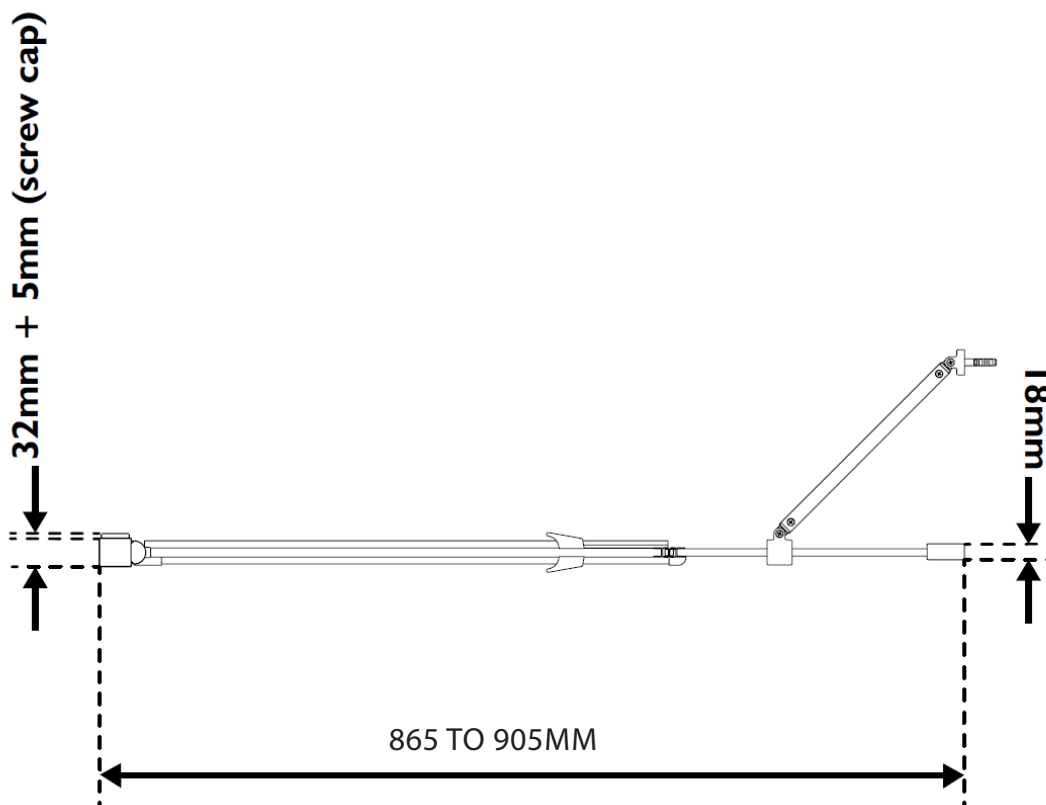

 **SOMMER**
Showering Products

ENCLOSURE HEIGHT = 2000MM

SOMMER EVOLVE IN OUT PIVOT - RECESS - 900MM

SKU: PEVXC-PEV7C

SKU: PEVXBK - PEV7BK - BLACK

MANUFACTURER: SOMMER

RANGE: EVOLVE

PRODUCT INFORMATION: 900MM - (865-905MM) ACCESS
585MM

SOMMER IN OUT PIVOT - RECESS 900MM - (865-905MM) ACCESS
585MM

 **SOMMER**
Showering Products

ENCLOSURE HEIGHT = 2000MM

SOMMER EVOLVE IN OUT PIVOT - RECESS - 1000MM

SKU: PEVXC-PEV8C

SKU: PEVXBK - PEV8BK - BLACK

MANUFACTURER: SOMMER

RANGE: EVOLVE

PRODUCT INFORMATION: 1000MM - (965-1005MM) ACCESS 585MM

SOMMER IN OUT PIVOT - RECESS 1000MM - (965-1005MM) ACCESS 585MM

 **SOMMER**
Showering Products

ENCLOSURE HEIGHT = 2000MM