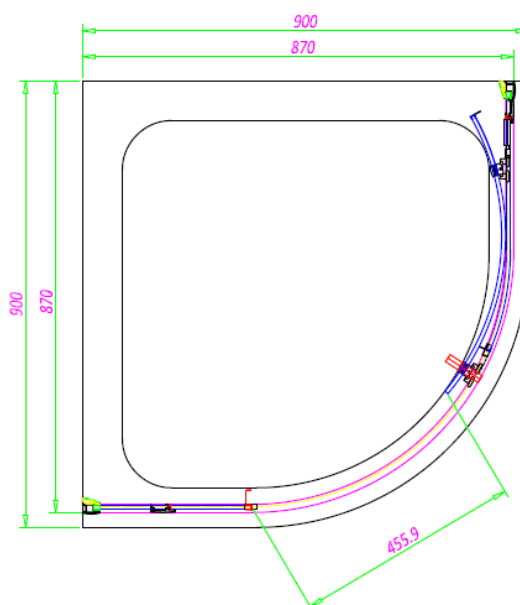

 **SOMMER**
Showering Products

SOMMER 6 SINGLE DOOR OFFSET QUADRANT SOS63 - 1000 X 800MM

SKU: SOS63

MANUFACTURER: SOMMER

RANGE: SOMMER 6

PRODUCT INFORMATION: 1000 X 800MM ENCLOSURE

SOMMER 6 OFFSET QUADRANT - SINGLE DOOR 1000 X 800MM -
550MM RADIUS (970-990MM, 770-790MM) - CHROME

SOMMER 8 QUADRANT SINGLE SLIDING DOOR SOE30 + SOE80D - 800 X 800MM

SKU: SOE30-SOE80D

MANUFACTURER: SOMMER

RANGE: SOMMER 8

PRODUCT INFORMATION: 800 X 800MM (770-790MM)

SOMMER 8 SINGLE DOOR QUADRANT 800 X 800MM (770-790MM)

 **SOMMER**
Showering Products

SOMMER 8 QUADRANT SINGLE SLIDING DOOR SOE31 + SOE90D - 900 X 900MM

SKU: SOE31-SOE90D

MANUFACTURER: SOMMER

RANGE: SOMMER 8

PRODUCT INFORMATION: 900 X 900MM - 550MM RADIUS (860-880MM)

SOMMER 8 SINGLE DOOR QUADRANT 900 X 900MM - 550MM RADIUS (860-880MM)

 **SOMMER**
Showering Products

SOMMER 8 SINGLE DOOR OFFSET QUADRANT

SOE32 - 900 X 760MM

SKU: SOE32-SOE90D

MANUFACTURER: SOMMER

RANGE: SOMMER 8