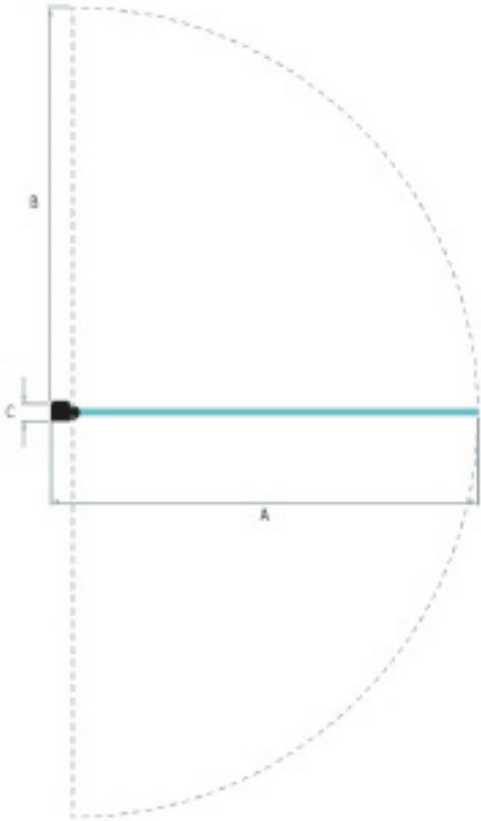

Product Code	Adjustment mm	Dimension mm	
		B	C
EVOSIN8(C/BK)	850-870	811	37 (32 + 5 screw caps)
Height — 1505 mm excluding bath			

SOMMER
Showering Products