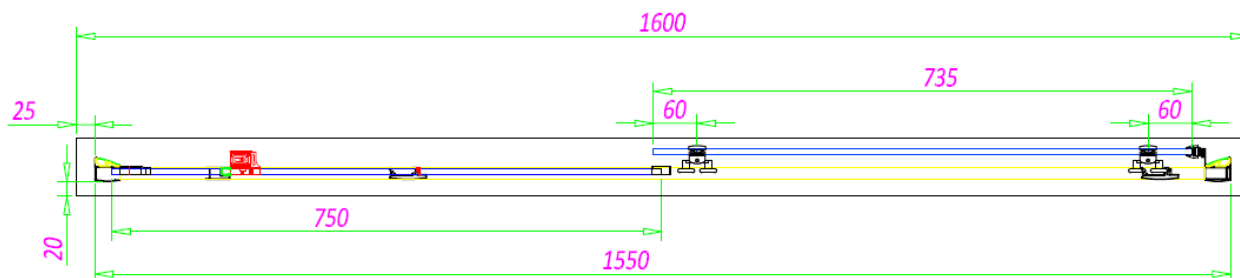

SOMMER
Showering Products