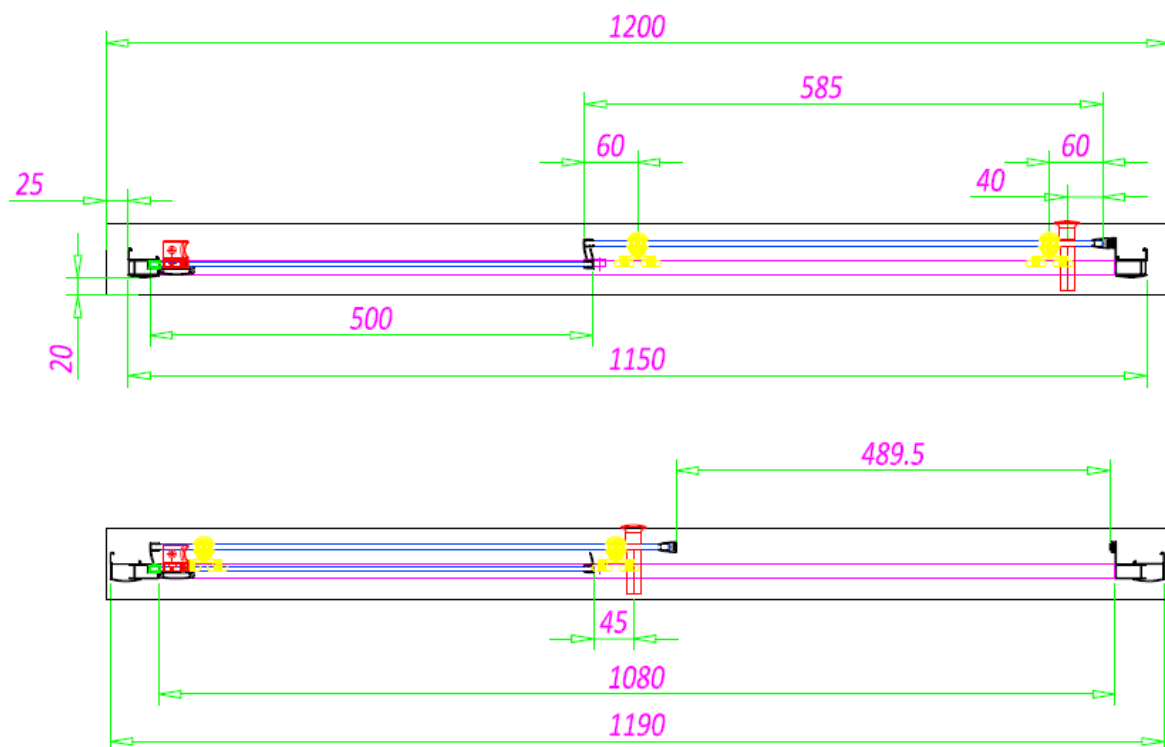

TECHNICAL SPECIFICATION

SOMMER 6 DOUBLE DOOR QUADRANT SOS01 - 800 X 800MM

SKU: SOS01

MANUFACTURER: SOMMER

RANGE: SOMMER 6

PRODUCT INFORMATION: 800 X 800MM ENCLOSURE

SOMMER 6 QUADRANT - DOUBLE DOOR 800 X 800MM -
550MM RADIUS (770-790MM) - CHROME

SOMMER 6 SLIDING DOOR SOS10 - 1000MM

SKU: SOS10

MANUFACTURER: SOMMER

RANGE: SOMMER 6

PRODUCT INFORMATION: 1000MM DOOR

SOMMER 6 SLIDER 1000MM (950-990MM) - CHROME

 **SOMMER**
Showering Products

SOMMER 6 SLIDING DOOR

SOS11 - 1100MM

SKU: SOS11

MANUFACTURER: SOMMER

RANGE: SOMMER 6

PRODUCT INFORMATION: 1100MM DOOR

SOMMER 6 SLIDER 1100MM (1050-1090MM) - CHROME

 **SOMMER**
Showering Products

SOMMER 6 SLIDING DOOR SOS12 - 1200MM

SKU: SOS12

MANUFACTURER: SOMMER

RANGE: SOMMER 6

PRODUCT INFORMATION: 1200MM DOOR

SOMMER 6 SLIDER 1200MM (1150-1190MM) - CHROME

 **SOMMER**
Showering Products

SOMMER 6 SLIDING DOOR SOS14 - 1400MM

SKU: SOS14