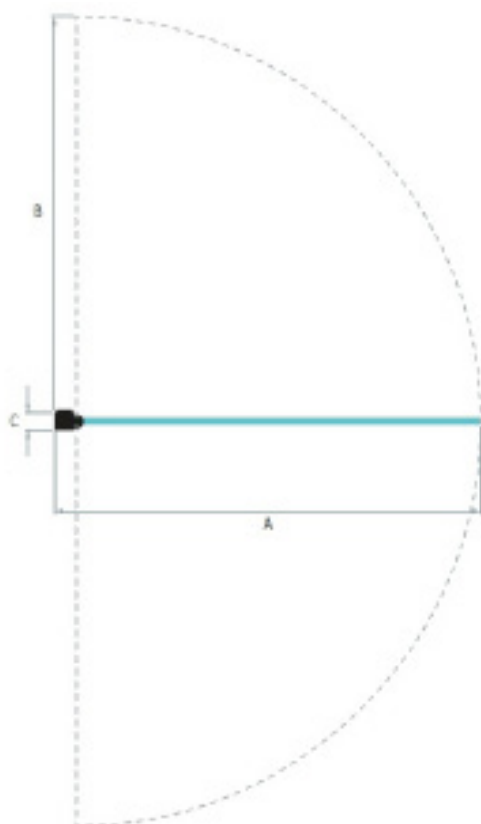

Product Code	Adjustment mm	Dimension mm	
		B	C
EVOSIN8(C/BK)	850-870	811	37 (32 + 5 screw caps)
Height — 1505 mm excluding bath			

SOMMER
Showering Products