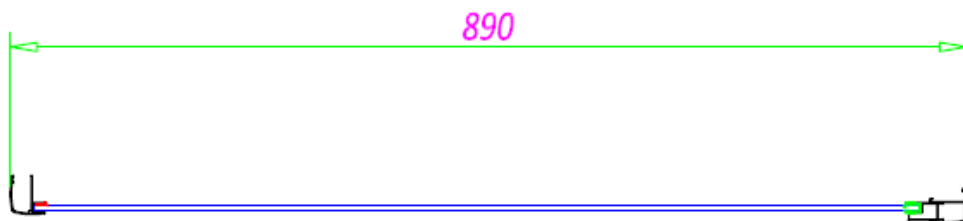

SOMMER 6 SIDE PANEL SOS93 - 800MM

SKU: SOS93

MANUFACTURER: SOMMER

RANGE: SOMMER 6

PRODUCT INFORMATION: 800MM SIDE PANEL

SOMMER 6 SIDE PANEL 800MM (770-790MM) - CHROME

SOMMER 6 SIDE PANEL

SOS94 - 900MM

SKU: SOS94

MANUFACTURER: SOMMER

RANGE: SOMMER 6

PRODUCT INFORMATION: 900MM SIDE PANEL

SOMMER 6 SIDE PANEL 900MM (870-890MM) - CHROME

 **SOMMER**
Showering Products

SOMMER 6 SIDE PANEL SOS95 - 1000MM

SKU: SOS95