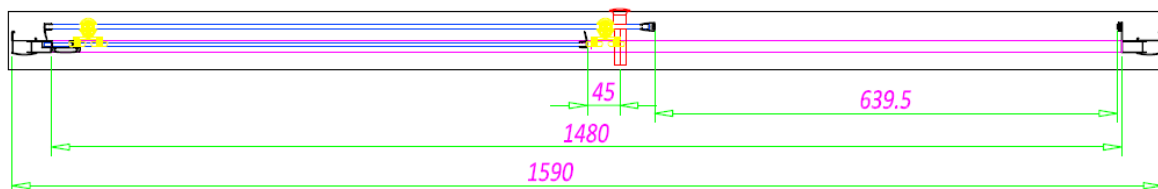

SOMMER
Showering Products