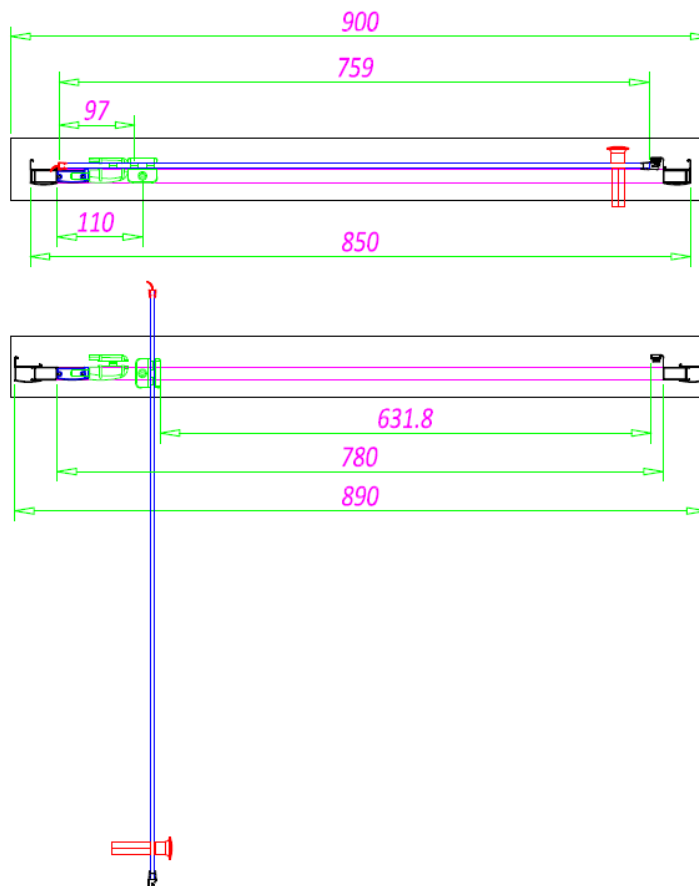

TECHNICAL SPECIFICATION

SOMMER 6 DOUBLE DOOR QUADRANT SOS01 - 800 X 800MM

SKU: SOS01

MANUFACTURER: SOMMER

RANGE: SOMMER 6

PRODUCT INFORMATION: 800 X 800MM ENCLOSURE

SOMMER 6 QUADRANT - DOUBLE DOOR 800 X 800MM -
550MM RADIUS (770-790MM) - CHROME

SOMMER 6 PIVOT 800MM (750-790MM) - CHROME

 **SOMMER**
Showering Products

SOMMER 6 PIVOT DOOR SOS23 - 900MM

SKU: SOS23

MANUFACTURER: SOMMER

RANGE: SOMMER 6

PRODUCT INFORMATION: 900MM DOOR

SOMMER 6 PIVOT 900MM (850-890MM) - CHROME