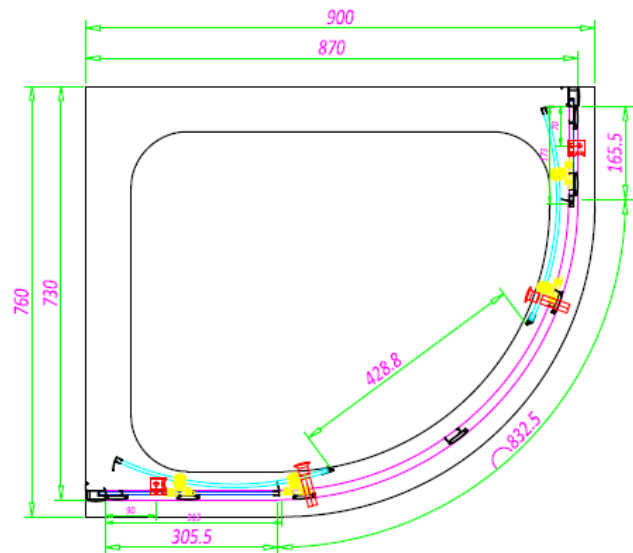

TECHNICAL SPECIFICATION

SOMMER 6 DOUBLE DOOR QUADRANT SOS01 - 800 X 800MM

SKU: SOS01

MANUFACTURER: SOMMER

RANGE: SOMMER 6

PRODUCT INFORMATION: 800 X 800MM ENCLOSURE

SOMMER 6 QUADRANT - DOUBLE DOOR 800 X 800MM -
550MM RADIUS (770-790MM) - CHROME

SOMMER 6 DOUBLE DOOR QUADRANT SOS02 - 900 X 900MM

SKU: SOS02

MANUFACTURER: SOMMER

RANGE: SOMMER 6

PRODUCT INFORMATION: 900 X 900MM ENCLOSURE

SOMMER 6 QUADRANT - DOUBLE DOOR 900 X 900MM -
550MM RADIUS (870-890MM) - CHROME

SOMMER 6 DOUBLE DOOR OFFSET QUADRANT

SOS03 - 900 X 760MM

SKU: SOS03

MANUFACTURER: SOMMER

RANGE: SOMMER 6

PRODUCT INFORMATION: 900 X 760MM ENCLOSURE

SOMMER 6 OFFSET QUADRANT 900 X 760MM - 550MM RADIUS
(870-890, 730-750MM) - CHROME

SOMMER 6 DOUBLE DOOR OFFSET QUADRANT

SOS04 - 1000 X 800MM

SKU: SOS04

MANUFACTURER: SOMMER

RANGE: SOMMER 6

PRODUCT INFORMATION: 1000 X 800MM ENCLOSURE

SOMMER 6 OFFSET QUADRANT 1000 X 800MM - 550MM RADIUS
(970-990, 770-790) - CHROME