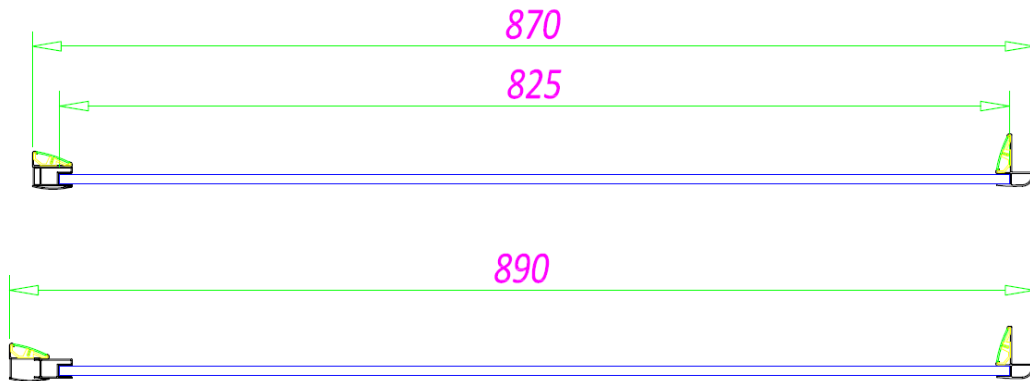

RANGE: SOMMER 8

PRODUCT INFORMATION: SIDE PANEL 800MM (760-780MM)

SOMMER 8 HINGE DOOR SIDE PANEL 800MM (760-780MM)

SOMMER 8 SIDE PANEL

SOE94 - 900MM

SKU: SOE94

MANUFACTURER: SOMMER

RANGE: SOMMER 8

PRODUCT INFORMATION: SIDE PANEL 900MM (860-880MM)

SOMMER 8 HINGE DOOR SIDE PANEL 900MM (860-880MM)

SOMMER 8 SIDE PANEL

SOE95 - 1000MM

SKU: SOE95

MANUFACTURER: SOMMER

RANGE: SOMMER 8

PRODUCT INFORMATION: SIDE PANEL 1000MM (950-990MM)