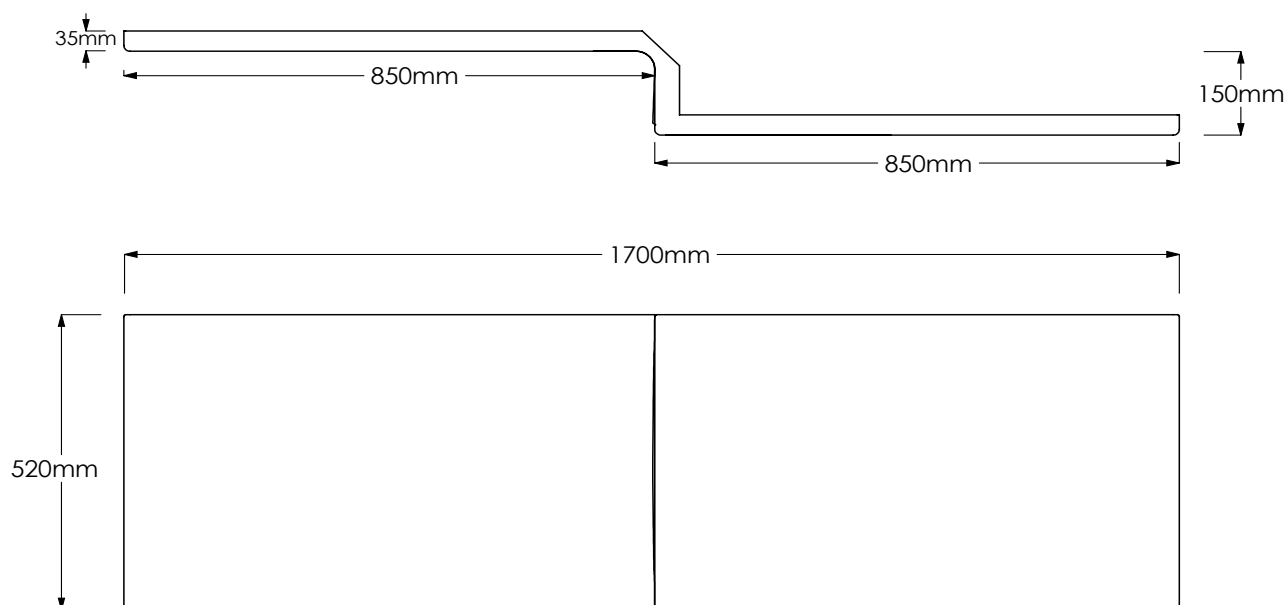

SOMMER
Showering Products