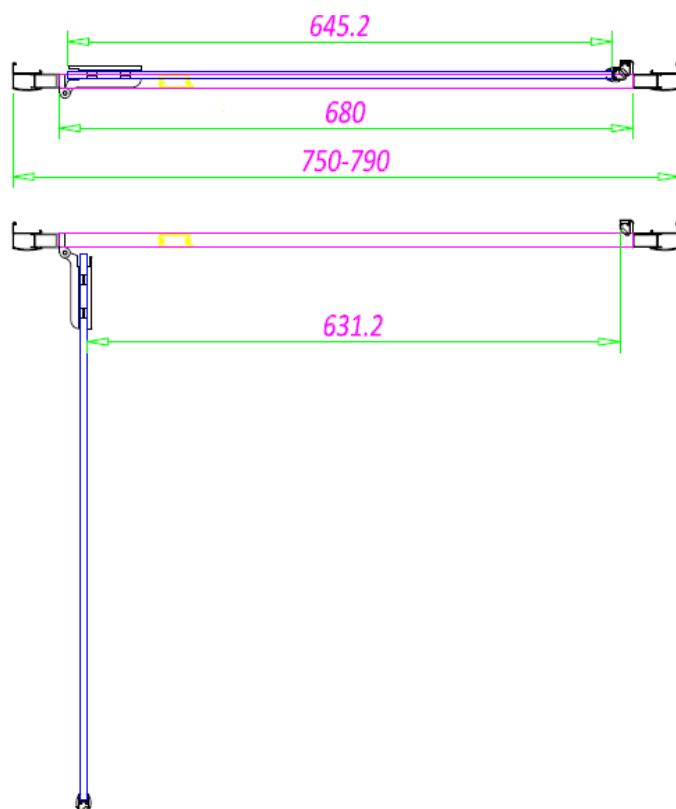

 **SOMMER**
Showering Products

SOMMER 8 HINGE DOOR SOE22 - 800MM

SKU: SOE22

MANUFACTURER: SOMMER

RANGE: SOMMER 8

PRODUCT INFORMATION: 800MM (750-790MM)

SOMMER 8 HINGE DOOR 800MM (750-790MM)

 **SOMMER**
Showering Products