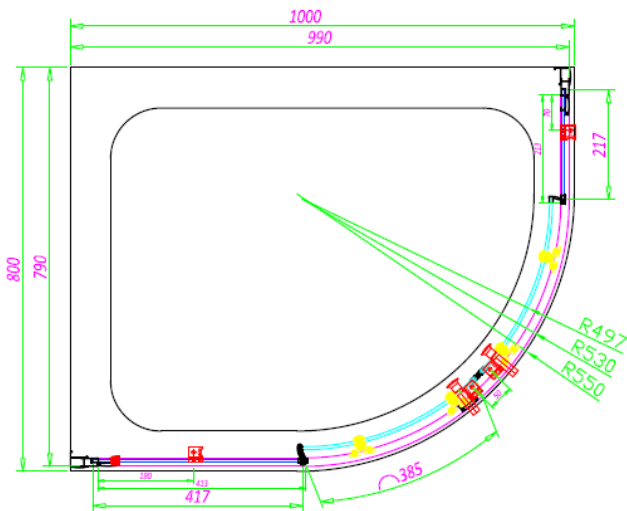

TECHNICAL SPECIFICATION

SOMMER 6 DOUBLE DOOR QUADRANT SOS01 - 800 X 800MM

SKU: SOS01

MANUFACTURER: SOMMER

RANGE: SOMMER 6

PRODUCT INFORMATION: 800 X 800MM ENCLOSURE

SOMMER 6 QUADRANT - DOUBLE DOOR 800 X 800MM -
550MM RADIUS (770-790MM) - CHROME

SOMMER 6 DOUBLE DOOR OFFSET QUADRANT

SOS04 - 1000 X 800MM

SKU: SOS04

MANUFACTURER: SOMMER

RANGE: SOMMER 6

PRODUCT INFORMATION: 1000 X 800MM ENCLOSURE

SOMMER 6 OFFSET QUADRANT 1000 X 800MM - 550MM RADIUS
(970-990, 770-790) - CHROME

SOMMER 6 DOUBLE DOOR OFFSET QUADRANT

SOS05 - 1200 X 800MM

SKU: SOS05

MANUFACTURER: SOMMER

RANGE: SOMMER 6

PRODUCT INFORMATION: 1200 X 800MM ENCLOSURE

SOMMER 6 OFFSET QUADRANT 1200 X 800MM - 550MM RADIUS
(1170-1190, 770-790MM) - CHROME

SOMMER 6 DOUBLE DOOR OFFSET QUADRANT

SOS06 - 1200 X 900MM

SKU: SOS06

MANUFACTURER: SOMMER

RANGE: SOMMER 6

PRODUCT INFORMATION: 1200 X 900MM ENCLOSURE

SOMMER 6 OFFSET QUADRANT 1200 X 900MM - 550MM RADIUS
(1170-1190, 870-890MM) - CHROME