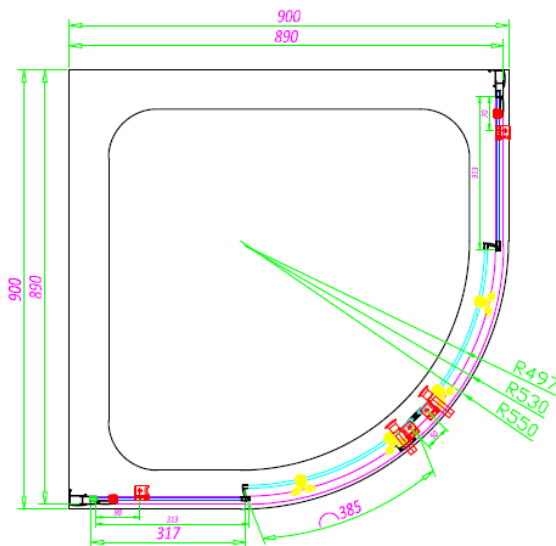

TECHNICAL SPECIFICATION

SOMMER 6 DOUBLE DOOR QUADRANT SOS01 - 800 X 800MM

SKU: SOS01

MANUFACTURER: SOMMER

RANGE: SOMMER 6

PRODUCT INFORMATION: 800 X 800MM ENCLOSURE

SOMMER 6 QUADRANT - DOUBLE DOOR 800 X 800MM -
550MM RADIUS (770-790MM) - CHROME

SOMMER 6 DOUBLE DOOR QUADRANT SOS02 - 900 X 900MM

SKU: SOS02

MANUFACTURER: SOMMER

RANGE: SOMMER 6

PRODUCT INFORMATION: 900 X 900MM ENCLOSURE

SOMMER 6 QUADRANT - DOUBLE DOOR 900 X 900MM -
550MM RADIUS (870-890MM) - CHROME

SOMMER 6 DOUBLE DOOR OFFSET QUADRANT

SOS03 - 900 X 760MM

SKU: SOS03

MANUFACTURER: SOMMER

RANGE: SOMMER 6

PRODUCT INFORMATION: 900 X 760MM ENCLOSURE

SOMMER 6 OFFSET QUADRANT 900 X 760MM - 550MM RADIUS
(870-890, 730-750MM) - CHROME

SOMMER 6 DOUBLE DOOR OFFSET QUADRANT

SOS04 - 1000 X 800MM

SKU: SOS04

MANUFACTURER: SOMMER

RANGE: SOMMER 6

PRODUCT INFORMATION: 1000 X 800MM ENCLOSURE

SOMMER 6 OFFSET QUADRANT 1000 X 800MM - 550MM RADIUS
(970-990, 770-790) - CHROME