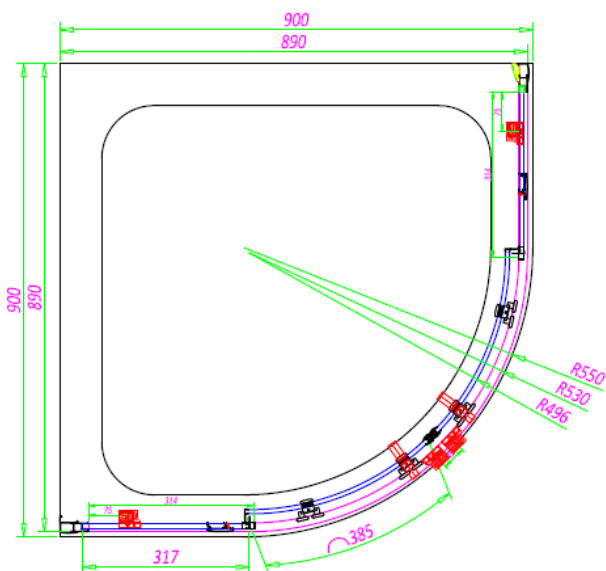

SOMMER 8 QUADRANT DOUBLE SLIDING DOOR SOE02 - 900 X 900MM

SKU: SOE02

MANUFACTURER: SOMMER

RANGE: SOMMER 8

PRODUCT INFORMATION: 900 X 900MM ENCLOSURE

SOMMER 8 DOUBLE DOOR QUADRANT 900 X 900MM
ENCLOSURE