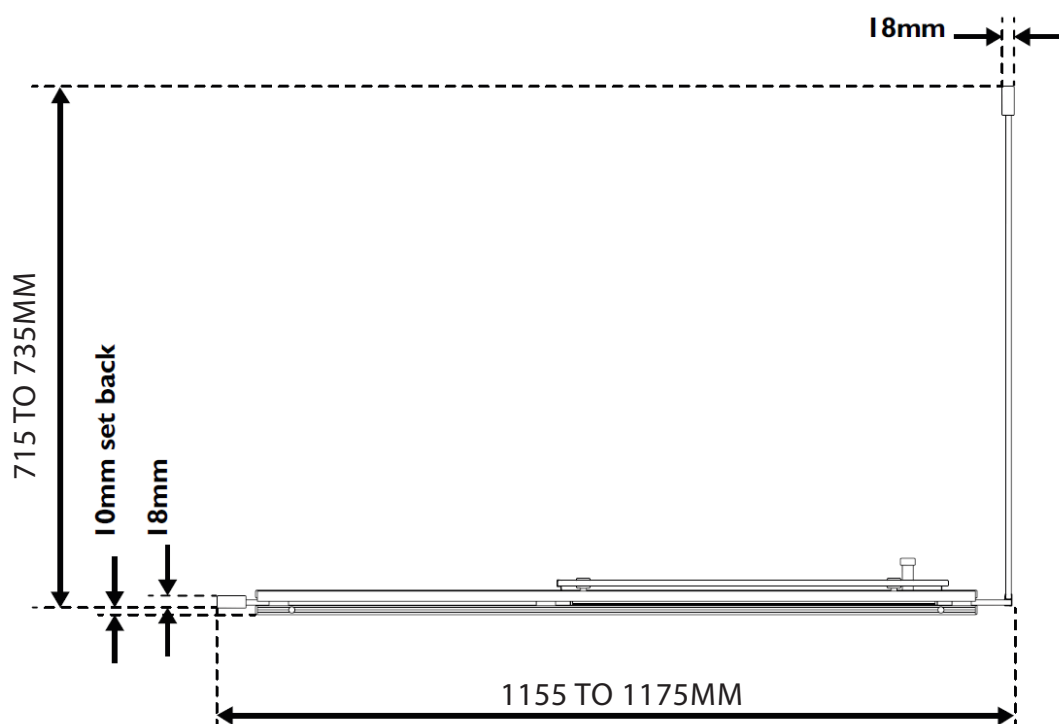

SOMMER 8 HINGE DOOR SIDE PANEL 1000MM (950-990MM)

SOMMER EVOLVE SLIDER CHROME EVS1C + SEVXC - 1200MM

SKU: EVS1C-SEVXC

MANUFACTURER: SOMMER

RANGE: EVOLVE

PRODUCT INFORMATION: 1200MM - (1155-1195MM)

SOMMER SLIDER CHROME 1200MM - (1155-1195MM)

 **SOMMER**
Showering Products

ENCLOSURE HEIGHT = 2000MM

SOMMER EVOLVE SLIDER CHROME EVS2C + SEVYC - 1400MM

SKU: EVS2C-SEVYC

MANUFACTURER: SOMMER

RANGE: EVOLVE

PRODUCT INFORMATION: 1400MM - (1355-1395MM)

SOMMER SLIDER CHROME 1400MM - (1355-1395MM)