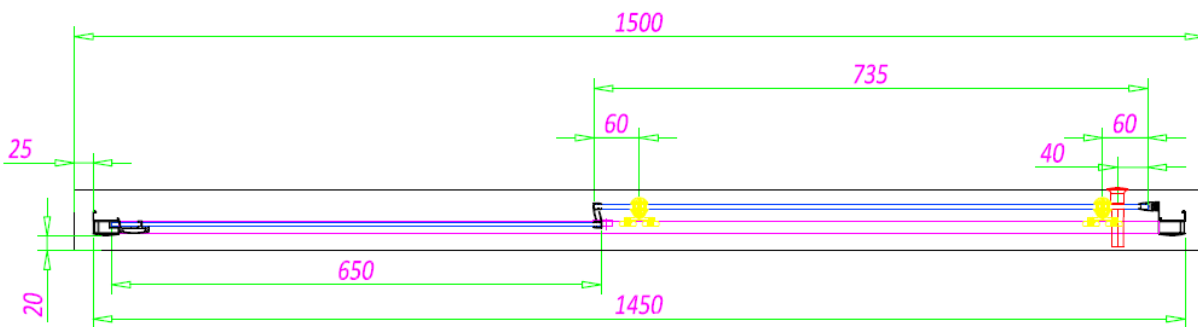

MANUFACTURER: SOMMER

RANGE: SOMMER 6

PRODUCT INFORMATION: 1400MM DOOR

SOMMER 6 SLIDER 1400MM (1350-1390MM) - CHROME

 **SOMMER**
Showering Products

SOMMER 6 SLIDING DOOR SOS15 - 1500MM

SKU: SOS15

MANUFACTURER: SOMMER

RANGE: SOMMER 6

PRODUCT INFORMATION: 1500MM DOOR

SOMMER 6 SLIDER 1500MM (1450-1490MM) - CHROME

 **SOMMER**
Showering Products

SOMMER 6 SLIDING DOOR SOS16 - 1600MM

SKU: SOS16

MANUFACTURER: SOMMER

RANGE: SOMMER 6