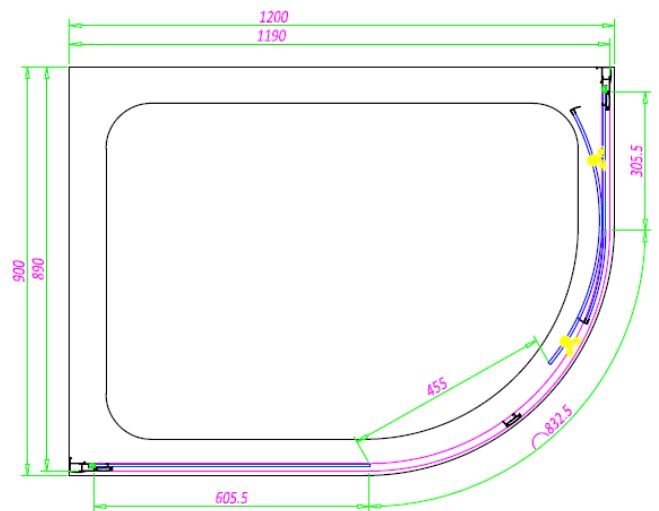

 **SOMMER**
Showering Products

SOMMER 6 SINGLE DOOR OFFSET QUADRANT SOS63 - 1000 X 800MM

SKU: SOS63

MANUFACTURER: SOMMER

RANGE: SOMMER 6

PRODUCT INFORMATION: 1000 X 800MM ENCLOSURE

SOMMER 6 OFFSET QUADRANT - SINGLE DOOR 1000 X 800MM -
550MM RADIUS (970-990MM, 770-790MM) - CHROME

SOMMER 6 SINGLE DOOR OFFSET QUADRANT

SOS64 - 1200 X 800MM

SKU: SOS64

MANUFACTURER: SOMMER

RANGE: SOMMER 6

PRODUCT INFORMATION: 1200 X 800MM ENCLOSURE

SOMMER 6 OFFSET QUADRANT - SINGLE DOOR 1200 X 800MM
- 550MM RADIUS (1170-1190MM, 770-790MM) - CHROME

 **SOMMER**
Showering Products

SOMMER 6 SINGLE DOOR OFFSET QUADRANT SOS65 - 1200 X 900MM

SKU: SOS65

MANUFACTURER: SOMMER

RANGE: SOMMER 6

PRODUCT INFORMATION: 1200 X 900MM ENCLOSURE

SOMMER 6 OFFSET QUADRANT - SINGLE DOOR 1200 X 900MM -
550MM RADIUS (1170-1190MM, 870-890MM) - CHROME

SOMMER 6 BI-FOLD DOOR SOS27 - 760MM

SKU: SOS27

MANUFACTURER: SOMMER

RANGE: SOMMER 6

PRODUCT INFORMATION: 760MM DOOR

SOMMER 6 BI-FOLD 760MM (710-750MM) - CHROME

SOMMER 6 BI-FOLD DOOR

SOS28 - 800MM