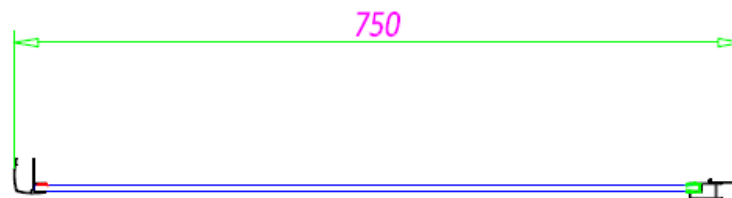

SOMMER 6 SIDE PANEL 700MM (670-690MM) - CHROME

SOMMER 6 SIDE PANEL

SOS92 - 760MM

SKU: SOS92

MANUFACTURER: SOMMER

RANGE: SOMMER 6

PRODUCT INFORMATION: 760MM SIDE PANEL

SOMMER 6 SIDE PANEL 760MM (730-750MM) - CHROME