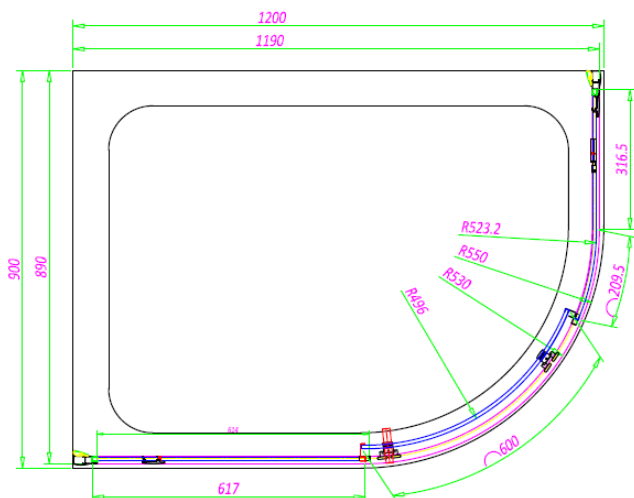

SKU: SOS28

MANUFACTURER: SOMMER

RANGE: SOMMER 6

PRODUCT INFORMATION: 800MM DOOR

SOMMER 6 BI-FOLD 800MM (750-790MM) - CHROME

 **SOMMER**
Showering Products

SOMMER 6 BI-FOLD DOOR SOS29 - 900MM

SKU: SOS29

 **SOMMER**
Showering Products

SOMMER 8 SINGLE DOOR OFFSET QUADRANT

SOE34 - 1200 X 800MM

SKU: SOE34-SOE80D

MANUFACTURER: SOMMER

RANGE: SOMMER 8

PRODUCT INFORMATION: 1200 X 800MM - 550MM RADIUS
(1160-1180 & 760-780MM)

SOMMER 8 OFFSET QUADRANT - SINGLE DOOR 1200 X 800MM -
550MM RADIUS (1160-1180 & 760-780MM)

SOMMER 8 SINGLE DOOR OFFSET QUADRANT SOE35 - 1200 X 900MM

SKU: SOE35-SOE90D

MANUFACTURER: SOMMER

RANGE: SOMMER 8

PRODUCT INFORMATION: 1200 X 900MM - 550MM RADIUS
(1160-1180 & 860-880MM)

SOMMER 8 OFFSET QUADRANT - SINGLE DOOR 1200 X 900MM
- 550MM RADIUS (1160-1180 & 860-880MM)

SOMMER 8 HINGE DOOR SOE20 - 700MM

SKU: SOE20

MANUFACTURER: SOMMER

RANGE: SOMMER 8

PRODUCT INFORMATION: 700MM (650-690MM)