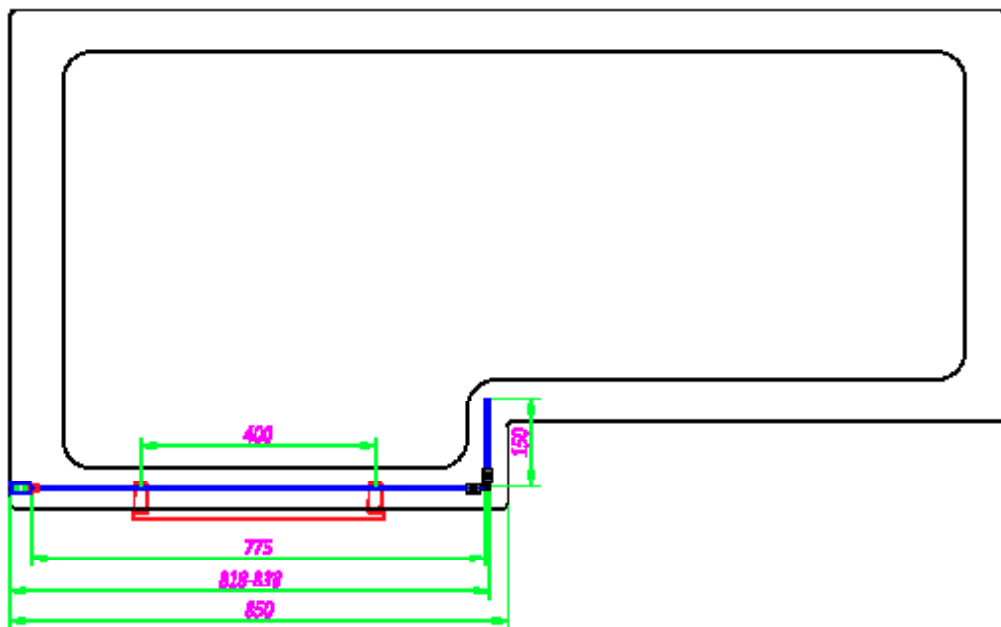

 **SOMMER**
Showering Products

L SHAPE BATH SCREEN SOB54

SKU: SOB54

MANUFACTURER: SOMMER

RANGE: SHOWER BATHS

PRODUCT INFORMATION: 850 X 170 X 1470MM (825-850MM) -
WITH TOWEL RAIL

SOMMER L SHAPED SHOWER BATH SCREEEN 850 X 170 X
1470MM (825-850MM) - WITH TOWEL RAIL - CHROME