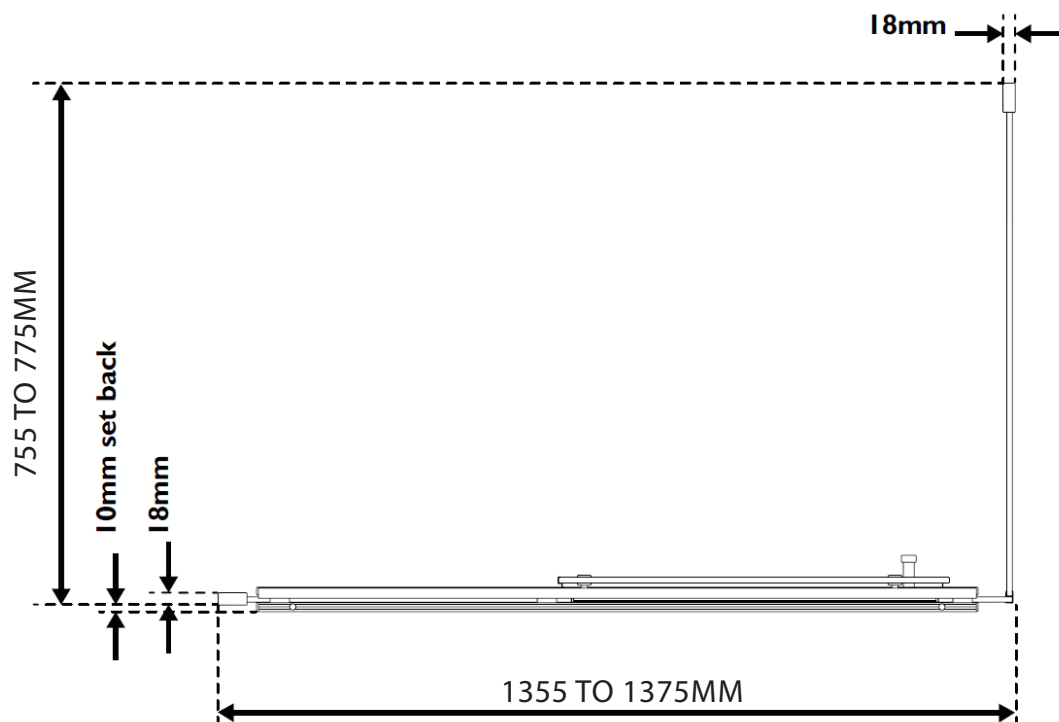

 **SOMMER**
Showering Products

ENCLOSURE HEIGHT = 2000MM

SOMMER EVOLVE SLIDER CHROME EVS2C + SEVYC - 1400MM

SKU: EVS2C-SEVYC

MANUFACTURER: SOMMER

RANGE: EVOLVE

PRODUCT INFORMATION: 1400MM - (1355-1395MM)

SOMMER SLIDER CHROME 1400MM - (1355-1395MM)

 **SOMMER**
Showering Products

ENCLOSURE HEIGHT = 2000MM

SOMMER EVOLVE SLIDER CHROME EVS2C + SEVZC - 1500MM

SKU: EVS2C-SEVZC

MANUFACTURER: SOMMER

RANGE: EVOLVE

PRODUCT INFORMATION: 1500MM - (1455-1495MM)

SOMMER SLIDER CHROME 1500MM - (1455-1495MM)