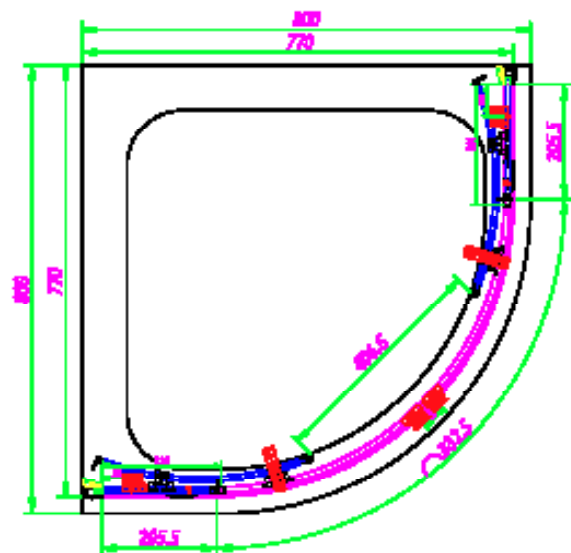

 **SOMMER**
Showering Products

SOMMER 6 SINGLE DOOR OFFSET QUADRANT SOS63 - 1000 X 800MM

SKU: SOS63

MANUFACTURER: SOMMER

RANGE: SOMMER 6

PRODUCT INFORMATION: 1000 X 800MM ENCLOSURE

SOMMER 6 OFFSET QUADRANT - SINGLE DOOR 1000 X 800MM -
550MM RADIUS (970-990MM, 770-790MM) - CHROME

RANGE: SOMMER 6

PRODUCT INFORMATION: 1200MM SIDE PANEL

SOMMER 6 SIDE PANEL 1200MM (1170-1190MM) - CHROME

SOMMER 8 QUADRANT DOUBLE SLIDING DOOR SOE01 - 800 X 800MM

SKU: SOE01

MANUFACTURER: SOMMER

RANGE: SOMMER 8

PRODUCT INFORMATION: 800 X 800MM ENCLOSURE

SOMMER 8 DOUBLE DOOR QUADRANT 800 X 800MM
ENCLOSURE

 **SOMMER**
Showering Products

SOMMER 8 QUADRANT DOUBLE SLIDING DOOR SOE02 - 900 X 900MM

SKU: SOE02

MANUFACTURER: SOMMER