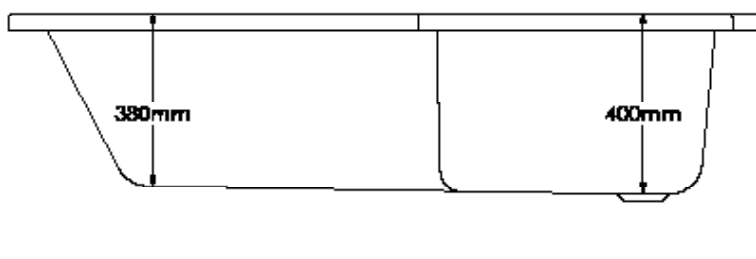

PRODUCT INFORMATION: 1675 X 850/750MM - LEFT HAND

SOMMER P SHAPED SHOWER BATH 1700 X 850/750MM - LEFT
HAND - WHITE

 **SOMMER**
Showering Products

P SHAPED SHOWER BATH SOB62

SKU: SOB62

MANUFACTURER: SOMMER

RANGE: SHOWER BATHS