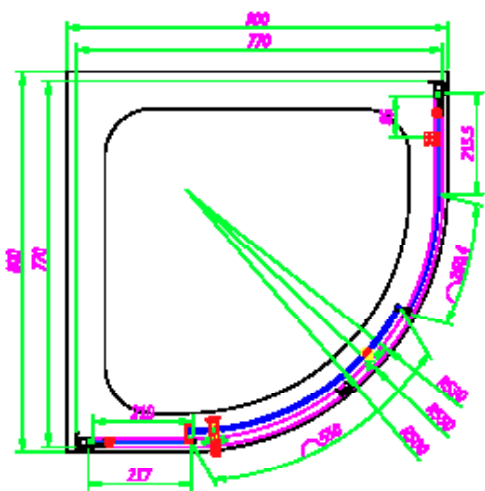

TECHNICAL SPECIFICATION

SOMMER 6 DOUBLE DOOR QUADRANT SOS01 - 800 X 800MM

SKU: SOS01

MANUFACTURER: SOMMER

RANGE: SOMMER 6

PRODUCT INFORMATION: 800 X 800MM ENCLOSURE

SOMMER 6 QUADRANT - DOUBLE DOOR 800 X 800MM -
550MM RADIUS (770-790MM) - CHROME

SOMMER 6 DOUBLE DOOR OFFSET QUADRANT

SOS06 - 1200 X 900MM

SKU: SOS06

MANUFACTURER: SOMMER

RANGE: SOMMER 6

PRODUCT INFORMATION: 1200 X 900MM ENCLOSURE

SOMMER 6 OFFSET QUADRANT 1200 X 900MM - 550MM RADIUS
(1170-1190, 870-890MM) - CHROME

SOMMER 6 SINGLE DOOR QUADRANT SOS66 - 800 X 800MM

SKU: SOS66

MANUFACTURER: SOMMER

RANGE: SOMMER 6

PRODUCT INFORMATION: 800 X 800MM ENCLOSURE

SOMMER 6 QUADRANT - SINGLE DOOR 800 X 800MM - 550MM
RADIUS (770-790MM) - CHROME

 **SOMMER**
Showering Products

SOMMER 6 SINGLE DOOR QUADRANT SOS67 - 900 X 900MM

SKU: SOS67

MANUFACTURER: SOMMER

RANGE: SOMMER 6

PRODUCT INFORMATION: 900 X 900MM ENCLOSURE

SOMMER 6 QUADRANT - SINGLE DOOR 900 X 900MM - 550MM
RADIUS (870-890MM) - CHROME