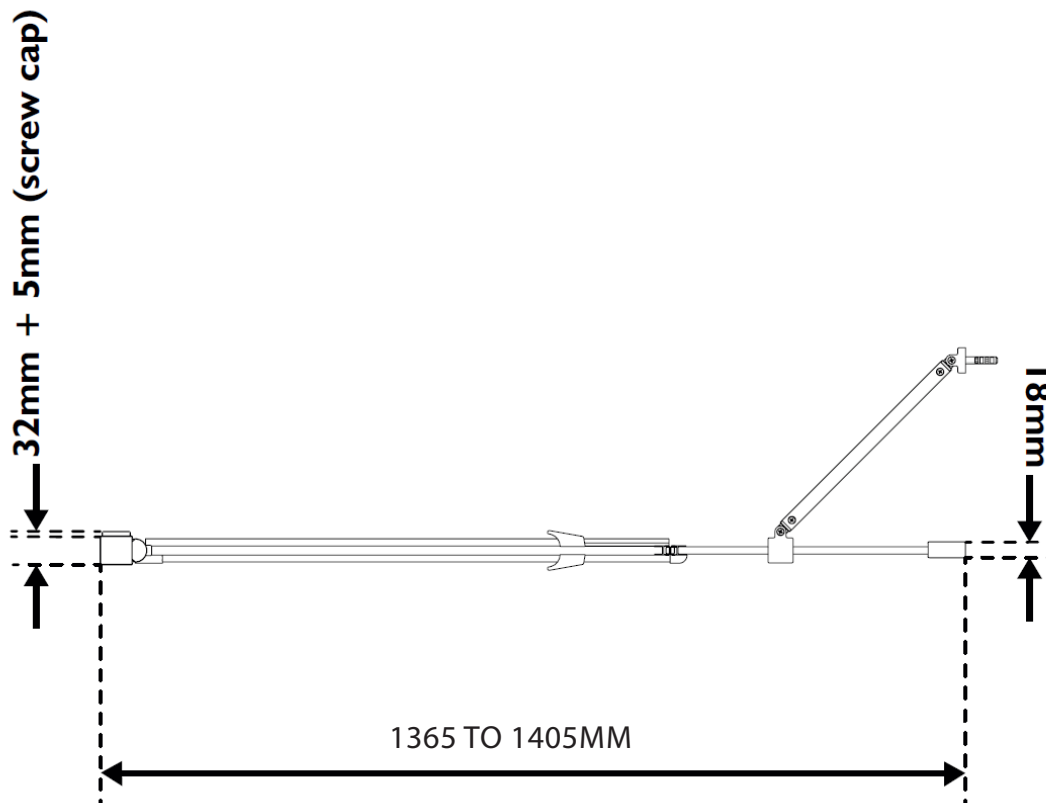

SOMMER
Showering Products

ENCLOSURE HEIGHT = 2000MM