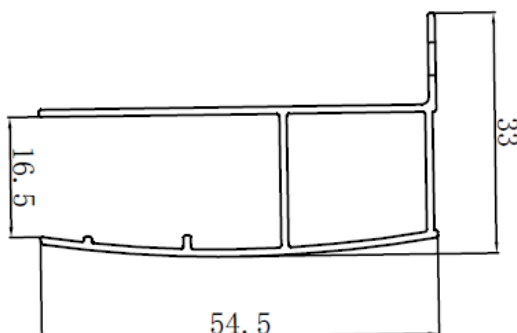

SKU: SOEEXT

MANUFACTURER: SOMMER

RANGE: SOMMER 6

PRODUCT INFORMATION: 20MM WIDTH

 **SOMMER**
Showering Products

SOMMER

Showering Products

Barwick Bathroom Distribution LLP
40 Wharfedale Road, Euroway Trading
Estate, Bradford, West Yorkshire, BD4 6SG