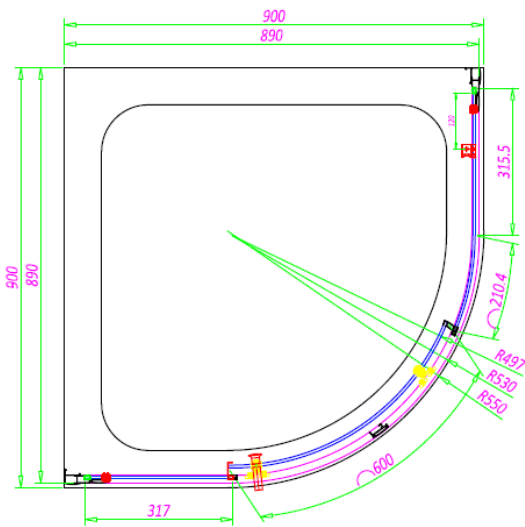

SOMMER 6 SINGLE DOOR QUADRANT SOS66 - 800 X 800MM

SKU: SOS66

MANUFACTURER: SOMMER

RANGE: SOMMER 6

PRODUCT INFORMATION: 800 X 800MM ENCLOSURE

SOMMER 6 QUADRANT - SINGLE DOOR 800 X 800MM - 550MM
RADIUS (770-790MM) - CHROME

 **SOMMER**
Showering Products

SOMMER 6 SINGLE DOOR QUADRANT SOS67 - 900 X 900MM

SKU: SOS67

MANUFACTURER: SOMMER

RANGE: SOMMER 6

PRODUCT INFORMATION: 900 X 900MM ENCLOSURE

SOMMER 6 QUADRANT - SINGLE DOOR 900 X 900MM - 550MM
RADIUS (870-890MM) - CHROME

SOMMER 6 SINGLE DOOR OFFSET QUADRANT SOS62 - 900 X 760MM

SKU: SOS62

MANUFACTURER: SOMMER

RANGE: SOMMER 6

PRODUCT INFORMATION: 900 X 760MM ENCLOSURE

SOMMER 6 OFFSET QUADRANT - SINGLE DOOR 900 X 760MM -
550MM RADIUS (870-890MM, 730-750MM) - CHROME

 **SOMMER**
Showering Products

SOMMER 6 SINGLE DOOR OFFSET QUADRANT SOS63 - 1000 X 800MM

SKU: SOS63

MANUFACTURER: SOMMER

RANGE: SOMMER 6

PRODUCT INFORMATION: 1000 X 800MM ENCLOSURE

SOMMER 6 OFFSET QUADRANT - SINGLE DOOR 1000 X 800MM -
550MM RADIUS (970-990MM, 770-790MM) - CHROME