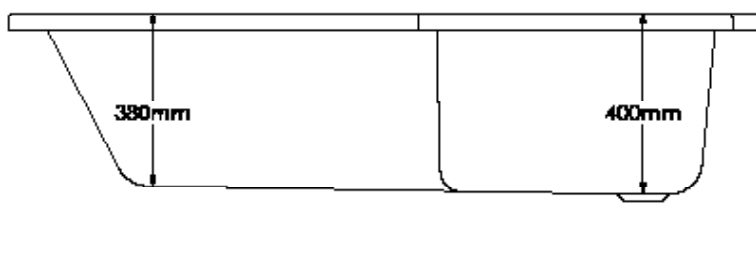

SOMMER
Showering Products