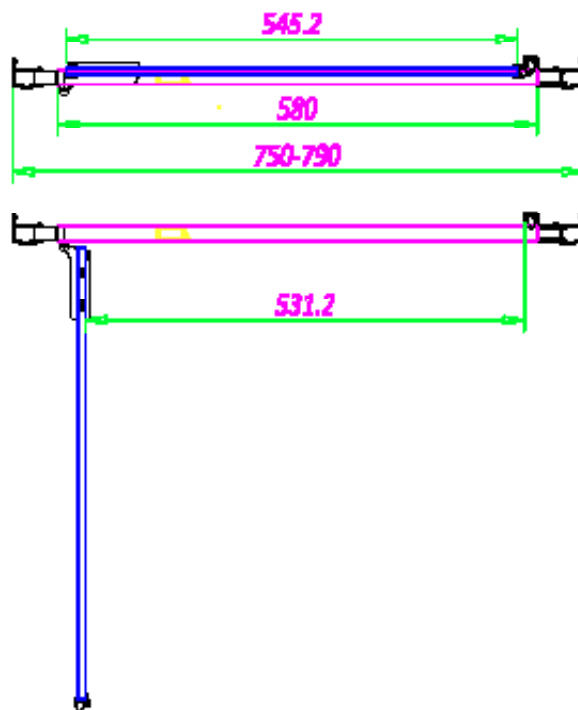

SOMMER
Showering Products