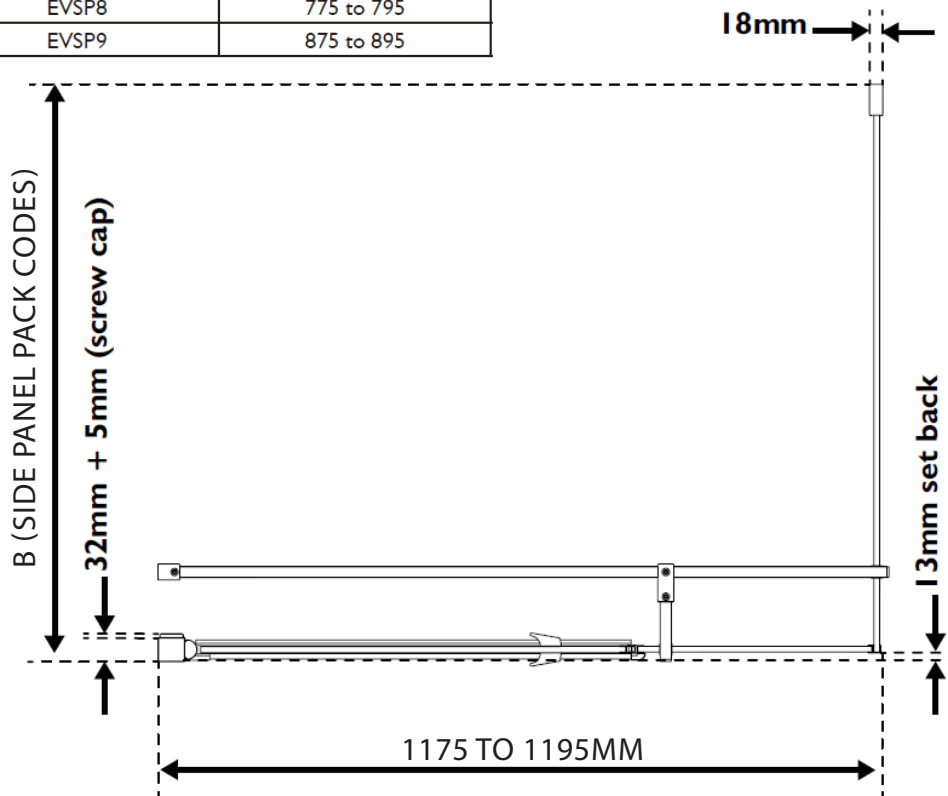

PRODUCT	PACK CODES	DIMENSIONS (mm)
SIDE PANEL	SIDE PANEL PACK	B
760	EVSP76	735 to 755
800	EVSP8	775 to 795
900	EVSP9	875 to 895

ENCLOSURE HEIGHT = 2000MM

SOMMER EVOLVE IN OUT PIVOT - CORNER - 1200MM

SKU: PEVXC-PEV4C

SKU: PEVXBK - PEV4BK - BLACK

MANUFACTURER: SOMMER

RANGE: EVOLVE

PRODUCT INFORMATION: 1200MM - (1165-1205MM) ACCESS 585MM

SOMMER IN OUT PIVOT - CORNER 1200MM - (1165-1205MM) ACCESS 585MM

PRODUCT	PACK CODES	DIMENSIONS (mm)
SIDE PANEL	SIDE PANEL PACK	B
760	EVSP76	735 to 755
800	EVSP8	775 to 795
900	EVSP9	875 to 895

 **SOMMER**
Showering Products

ENCLOSURE HEIGHT = 2000MM

SOMMER EVOLVE IN OUT PIVOT - CORNER - 1400MM

SKU: PEVXC-PEV5C

SKU: PEVXBK - PEV5BK - BLACK

MANUFACTURER: SOMMER

RANGE: EVOLVE

PRODUCT INFORMATION: 1400MM - (1365-1405MM) ACCESS 585MM