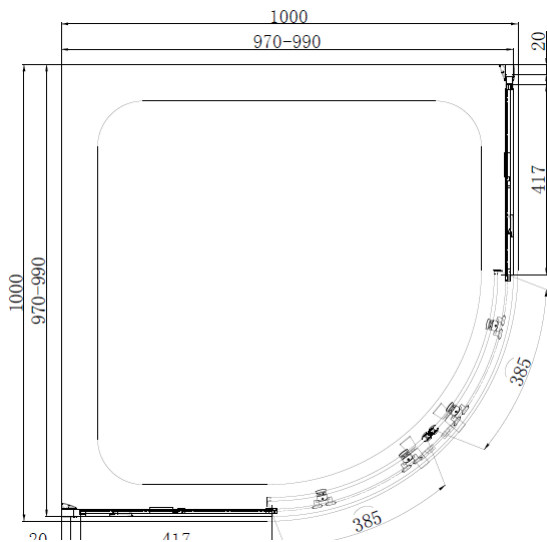

QUADRANT - DOUBLE SLIDING DOOR SOE03

SKU: SOE03

MANUFACTURER: SOMMER

RANGE: SOMMER 8

PRODUCT INFORMATION: 1000 X 1000 X 1900 MM