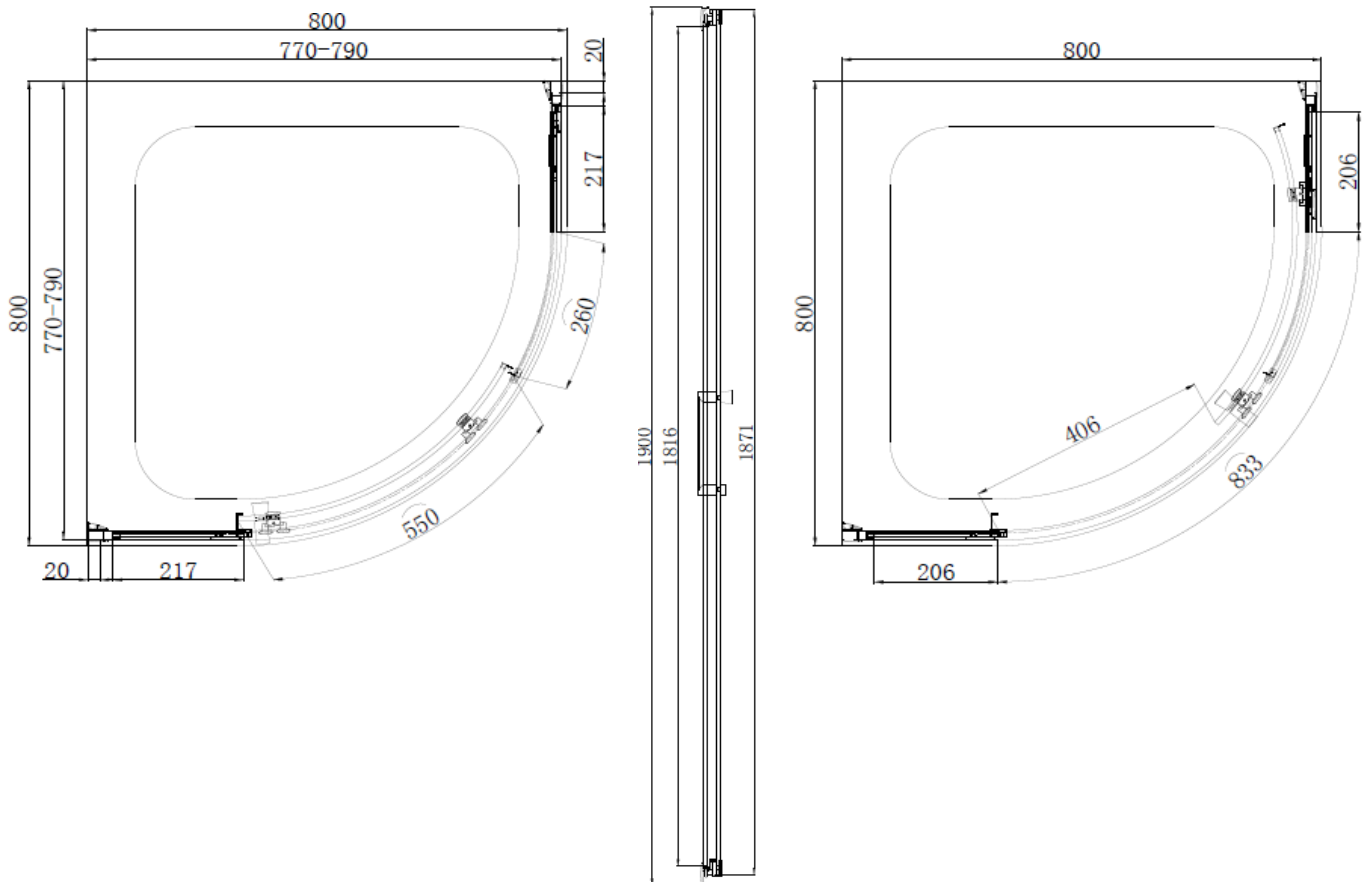

SOMMER
Showering Products