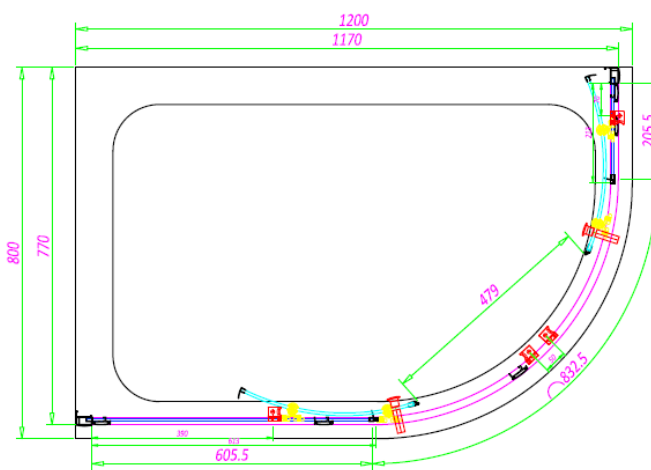

SOMMER 6 DOUBLE DOOR OFFSET QUADRANT

SOS04 - 1000 X 800MM

SKU: SOS04

MANUFACTURER: SOMMER

RANGE: SOMMER 6

PRODUCT INFORMATION: 1000 X 800MM ENCLOSURE

SOMMER 6 OFFSET QUADRANT 1000 X 800MM - 550MM RADIUS
(970-990, 770-790) - CHROME

SOMMER 6 DOUBLE DOOR OFFSET QUADRANT

SOS05 - 1200 X 800MM

SKU: SOS05

MANUFACTURER: SOMMER

RANGE: SOMMER 6

PRODUCT INFORMATION: 1200 X 800MM ENCLOSURE

SOMMER 6 OFFSET QUADRANT 1200 X 800MM - 550MM RADIUS
(1170-1190, 770-790MM) - CHROME

SOMMER 6 DOUBLE DOOR OFFSET QUADRANT

SOS06 - 1200 X 900MM

SKU: SOS06

MANUFACTURER: SOMMER

RANGE: SOMMER 6

PRODUCT INFORMATION: 1200 X 900MM ENCLOSURE

SOMMER 6 OFFSET QUADRANT 1200 X 900MM - 550MM RADIUS
(1170-1190, 870-890MM) - CHROME

SOMMER 6 SINGLE DOOR QUADRANT SOS66 - 800 X 800MM

SKU: SOS66

MANUFACTURER: SOMMER

RANGE: SOMMER 6

PRODUCT INFORMATION: 800 X 800MM ENCLOSURE

SOMMER 6 QUADRANT - SINGLE DOOR 800 X 800MM - 550MM
RADIUS (770-790MM) - CHROME