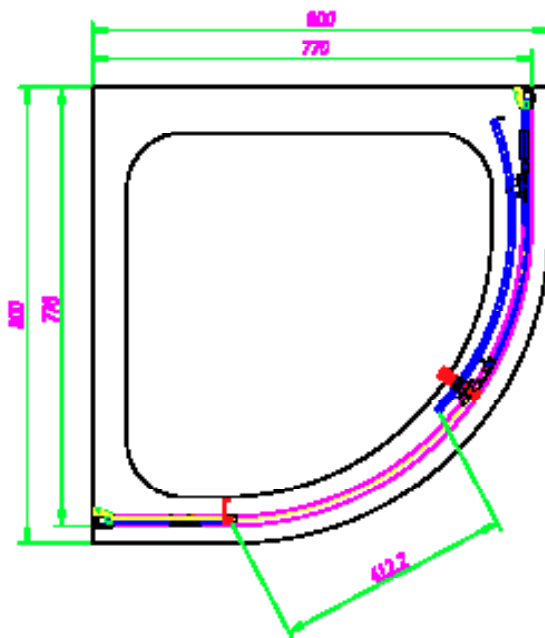

 **SOMMER**
Showering Products

SOMMER 6 SINGLE DOOR OFFSET QUADRANT SOS63 - 1000 X 800MM

SKU: SOS63

MANUFACTURER: SOMMER

RANGE: SOMMER 6

PRODUCT INFORMATION: 1000 X 800MM ENCLOSURE

SOMMER 6 OFFSET QUADRANT - SINGLE DOOR 1000 X 800MM -
550MM RADIUS (970-990MM, 770-790MM) - CHROME

SKU: SOE06

MANUFACTURER: SOMMER

RANGE: SOMMER 8

PRODUCT INFORMATION: 1200 X 800MM (1170-1190 & 770-790MM)

SOMMER 8 DOUBLE DOOR OFFSET QUADRANT 1200 X 800MM (1170-1190 & 770-790MM)

 **SOMMER**
Showering Products

SOMMER 8 QUADRANT SINGLE SLIDING DOOR SOE30 + SOE80D - 800 X 800MM

SKU: SOE30-SOE80D

MANUFACTURER: SOMMER

RANGE: SOMMER 8

PRODUCT INFORMATION: 800 X 800MM (770-790MM)

SOMMER 8 SINGLE DOOR QUADRANT 800 X 800MM (770-790MM)