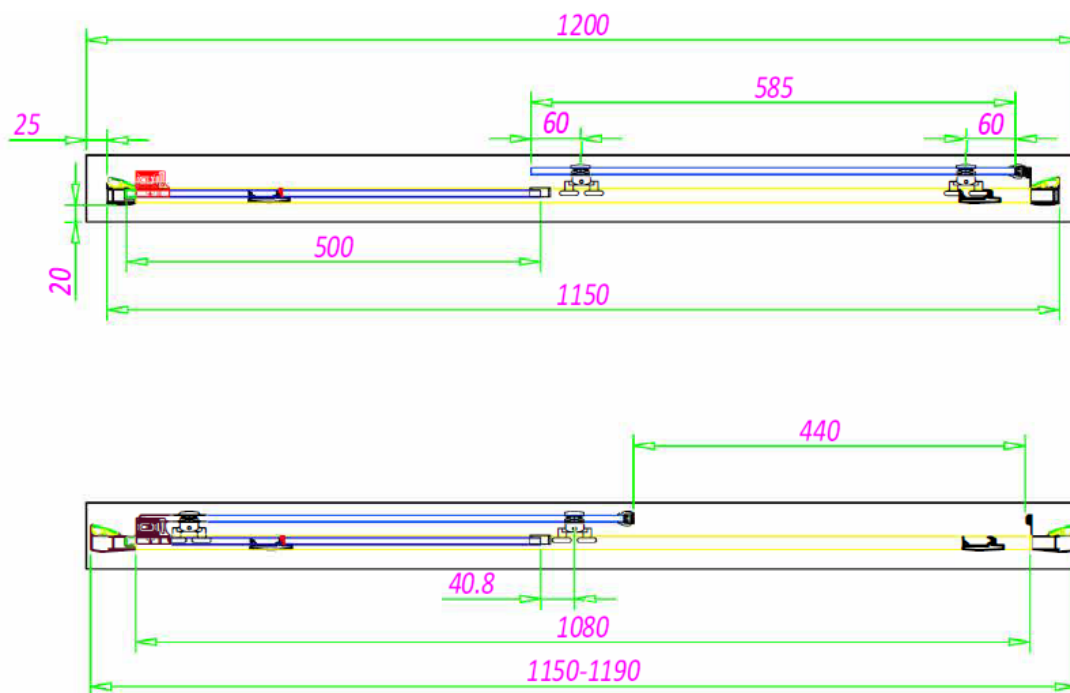

PRODUCT INFORMATION: 1100MM (1050-1090MM)

SOMMER 8 SLIDING DOOR 1100MM (1050-1090MM)

SOMMER 8 SLIDING DOOR SOE12 - 1200MM

SKU: SOE12

MANUFACTURER: SOMMER

RANGE: SOMMER 8

PRODUCT INFORMATION: 1200MM (1150-1190MM)

SOMMER 8 SLIDING DOOR 1200MM (1150-1190MM)

 **SOMMER**
Showering Products

SOMMER 8 SLIDING DOOR SOE14 - 1400MM

SKU: SOE14

MANUFACTURER: SOMMER

RANGE: SOMMER 8

PRODUCT INFORMATION: 1400MM (1350-1390MM)

SOMMER 8 SLIDING DOOR 1400MM (1350-1390MM)