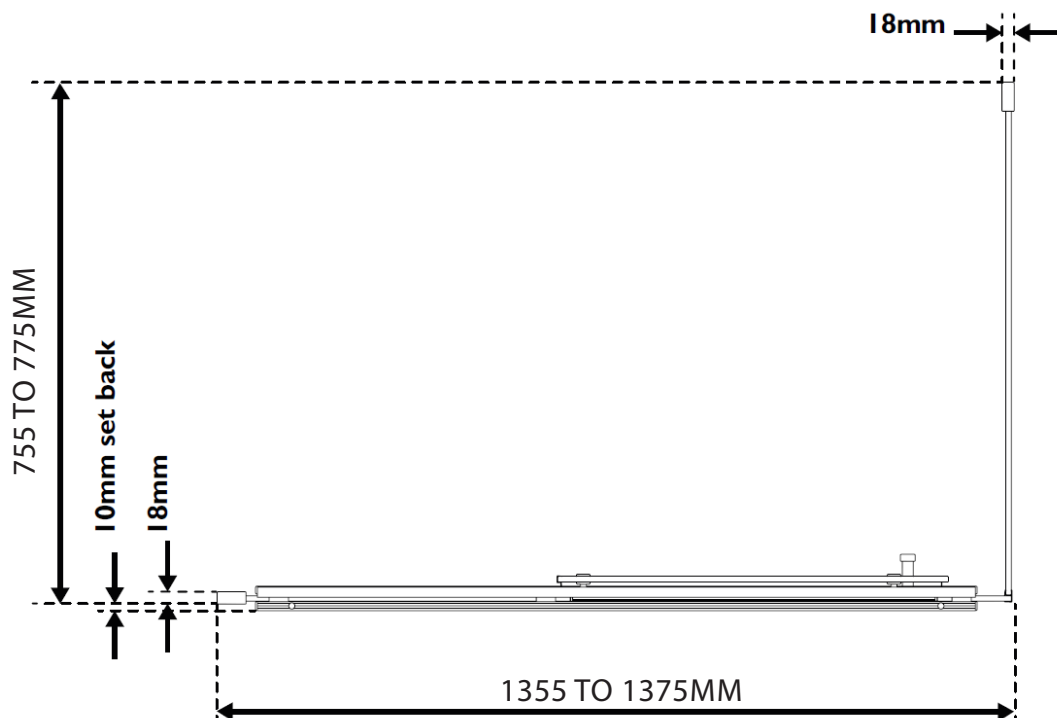

SOMMER
Showering Products

ENCLOSURE HEIGHT = 2000MM