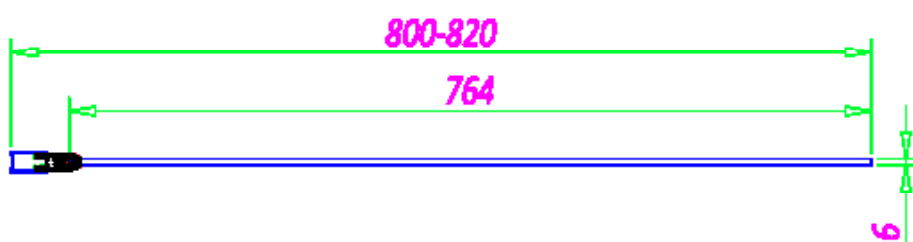

SOMMER
Showering Products