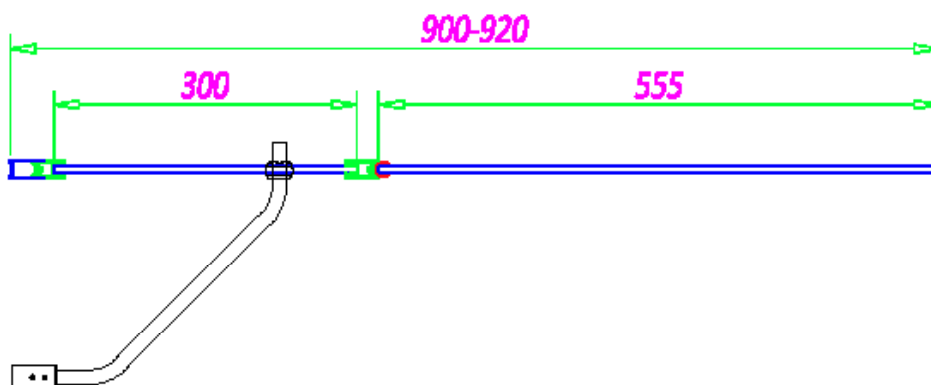

SOMMER
Showering Products