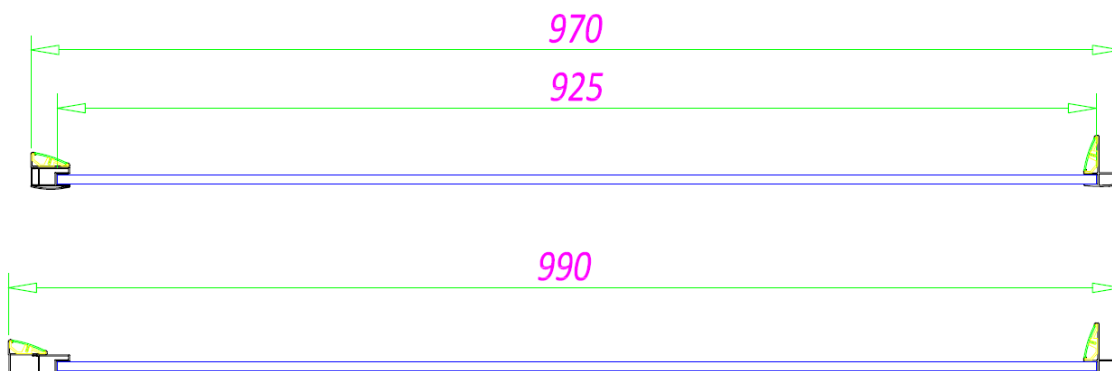

PRODUCT INFORMATION: SIDE PANEL 900MM (860-880MM)

SOMMER 8 HINGE DOOR SIDE PANEL 900MM (860-880MM)

SOMMER 8 SIDE PANEL

SOE95 - 1000MM

SKU: SOE95

MANUFACTURER: SOMMER

RANGE: SOMMER 8

PRODUCT INFORMATION: SIDE PANEL 1000MM (950-990MM)

SOMMER 8 HINGE DOOR SIDE PANEL 1000MM (950-990MM)

SOMMER EVOLVE SLIDER CHROME EVS1C + SEVXC - 1200MM

SKU: EVS1C-SEVXC

MANUFACTURER: SOMMER

RANGE: EVOLVE

PRODUCT INFORMATION: 1200MM - (1155-1195MM)

SOMMER SLIDER CHROME 1200MM - (1155-1195MM)

 **SOMMER**
Showering Products

ENCLOSURE HEIGHT = 2000MM

SOMMER EVOLVE SLIDER CHROME EVS2C + SEVYC - 1400MM

SKU: EVS2C-SEVYC

MANUFACTURER: SOMMER

RANGE: EVOLVE

PRODUCT INFORMATION: 1400MM - (1355-1395MM)

SOMMER SLIDER CHROME 1400MM - (1355-1395MM)