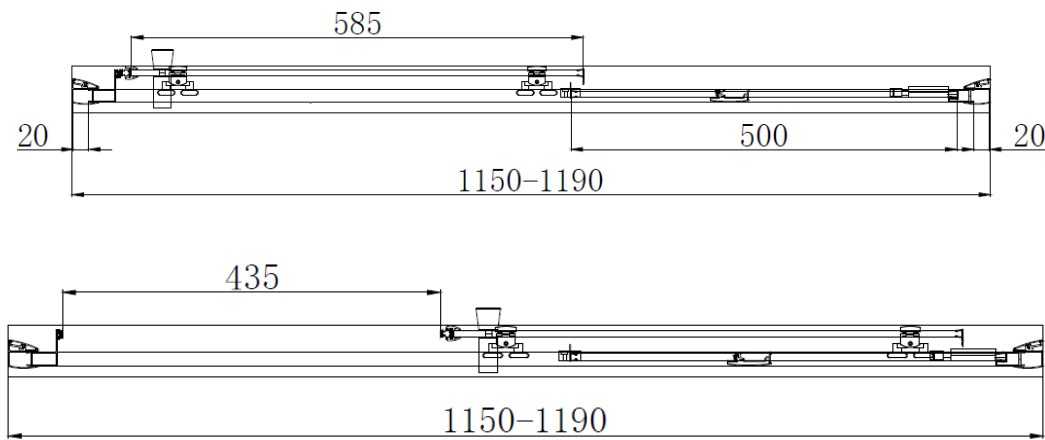

SLIDING DOOR - MATT BLACK SOB04

SKU: SOB03

MANUFACTURER: SOMMER

RANGE: SOMMER 8

PRODUCT INFORMATION: 1150 X 1190 MM
MATT BLACK