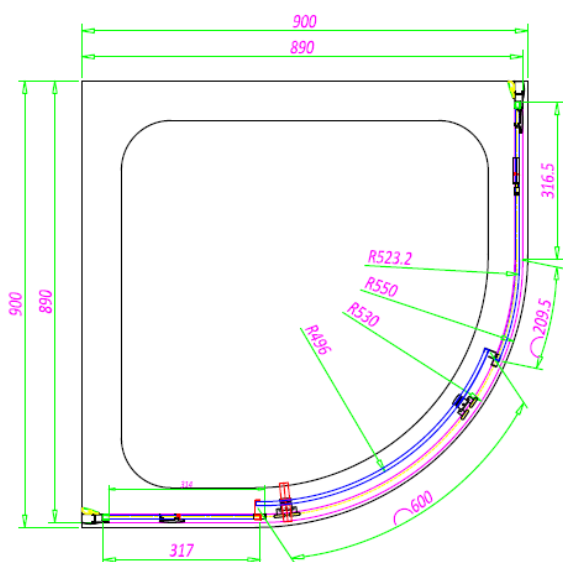

 **SOMMER**
Showering Products

SOMMER 6 SINGLE DOOR OFFSET QUADRANT SOS63 - 1000 X 800MM

SKU: SOS63

MANUFACTURER: SOMMER

RANGE: SOMMER 6

PRODUCT INFORMATION: 1000 X 800MM ENCLOSURE

SOMMER 6 OFFSET QUADRANT - SINGLE DOOR 1000 X 800MM -
550MM RADIUS (970-990MM, 770-790MM) - CHROME

SOMMER 8 QUADRANT SINGLE SLIDING DOOR SOE30 + SOE80D - 800 X 800MM

SKU: SOE30-SOE80D

MANUFACTURER: SOMMER

RANGE: SOMMER 8

PRODUCT INFORMATION: 800 X 800MM (770-790MM)

SOMMER 8 SINGLE DOOR QUADRANT 800 X 800MM (770-790MM)

 **SOMMER**
Showering Products

SOMMER 8 QUADRANT SINGLE SLIDING DOOR SOE31 + SOE90D - 900 X 900MM

SKU: SOE31-SOE90D

MANUFACTURER: SOMMER

RANGE: SOMMER 8

PRODUCT INFORMATION: 900 X 900MM - 550MM RADIUS (860-880MM)

SOMMER 8 SINGLE DOOR QUADRANT 900 X 900MM - 550MM RADIUS (860-880MM)

 **SOMMER**
Showering Products

SOMMER 8 SINGLE DOOR OFFSET QUADRANT

SOE32 - 900 X 760MM

SKU: SOE32-SOE90D

MANUFACTURER: SOMMER

RANGE: SOMMER 8