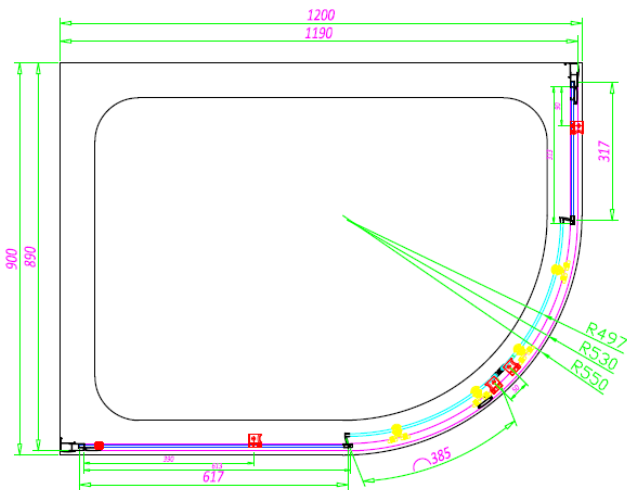

SOMMER 6 DOUBLE DOOR OFFSET QUADRANT

SOS05 - 1200 X 800MM

SKU: SOS05

MANUFACTURER: SOMMER

RANGE: SOMMER 6

PRODUCT INFORMATION: 1200 X 800MM ENCLOSURE

SOMMER 6 OFFSET QUADRANT 1200 X 800MM - 550MM RADIUS
(1170-1190, 770-790MM) - CHROME

SOMMER 6 DOUBLE DOOR OFFSET QUADRANT

SOS06 - 1200 X 900MM

SKU: SOS06

MANUFACTURER: SOMMER

RANGE: SOMMER 6

PRODUCT INFORMATION: 1200 X 900MM ENCLOSURE

SOMMER 6 OFFSET QUADRANT 1200 X 900MM - 550MM RADIUS
(1170-1190, 870-890MM) - CHROME

SOMMER 6 SINGLE DOOR QUADRANT SOS66 - 800 X 800MM

SKU: SOS66

MANUFACTURER: SOMMER

RANGE: SOMMER 6

PRODUCT INFORMATION: 800 X 800MM ENCLOSURE

SOMMER 6 QUADRANT - SINGLE DOOR 800 X 800MM - 550MM
RADIUS (770-790MM) - CHROME

 **SOMMER**
Showering Products

SOMMER 6 SINGLE DOOR QUADRANT SOS67 - 900 X 900MM

SKU: SOS67

MANUFACTURER: SOMMER

RANGE: SOMMER 6

PRODUCT INFORMATION: 900 X 900MM ENCLOSURE

SOMMER 6 QUADRANT - SINGLE DOOR 900 X 900MM - 550MM
RADIUS (870-890MM) - CHROME