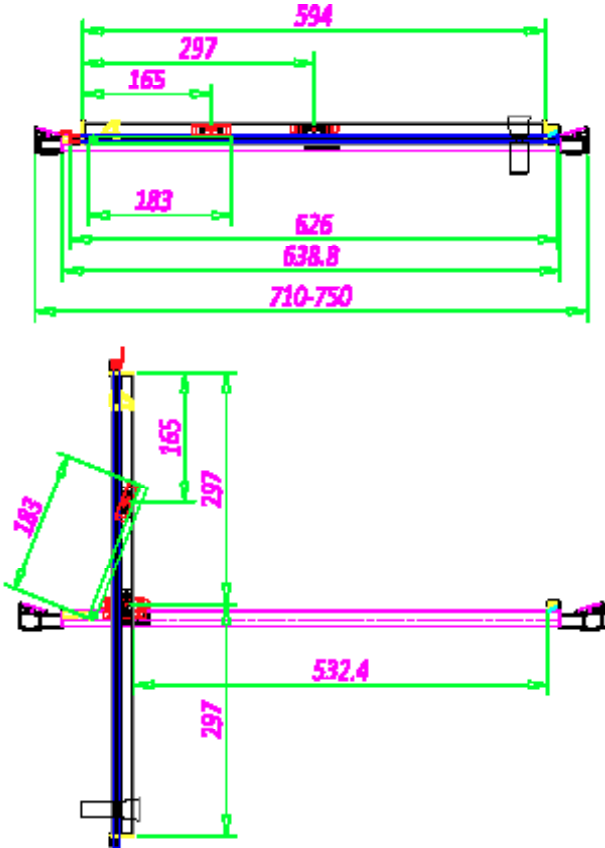

SOE41 - 760MM

SKU: SOE41

MANUFACTURER: SOMMER

RANGE: SOMMER 8

PRODUCT INFORMATION: 760MM (710-750MM)

SOMMER 8 INFOLD DOOR 760MM (710-750MM)

SOMMER 8 INFOLD DOOR

SOE42 - 800MM