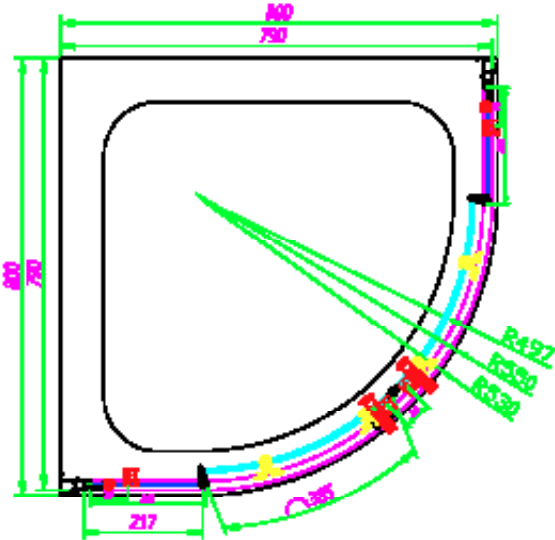

TECHNICAL SPECIFICATION

SOMMER 6 DOUBLE DOOR QUADRANT SOS01 - 800 X 800MM

SKU: SOS01

MANUFACTURER: SOMMER

RANGE: SOMMER 6

PRODUCT INFORMATION: 800 X 800MM ENCLOSURE

SOMMER 6 QUADRANT - DOUBLE DOOR 800 X 800MM -
550MM RADIUS (770-790MM) - CHROME

SOMMER 6 DOUBLE DOOR QUADRANT SOS02 - 900 X 900MM

SKU: SOS02

MANUFACTURER: SOMMER

RANGE: SOMMER 6

PRODUCT INFORMATION: 900 X 900MM ENCLOSURE

SOMMER 6 QUADRANT - DOUBLE DOOR 900 X 900MM -
550MM RADIUS (870-890MM) - CHROME