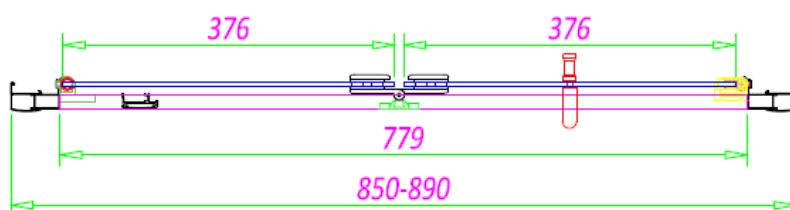

SOMMER 6 BI-FOLD DOOR SOS29 - 900MM

SKU: SOS29

MANUFACTURER: SOMMER

RANGE: SOMMER 6

PRODUCT INFORMATION: 900MM DOOR

SOMMER 6 BI-FOLD 900MM (850-890MM) - CHROME