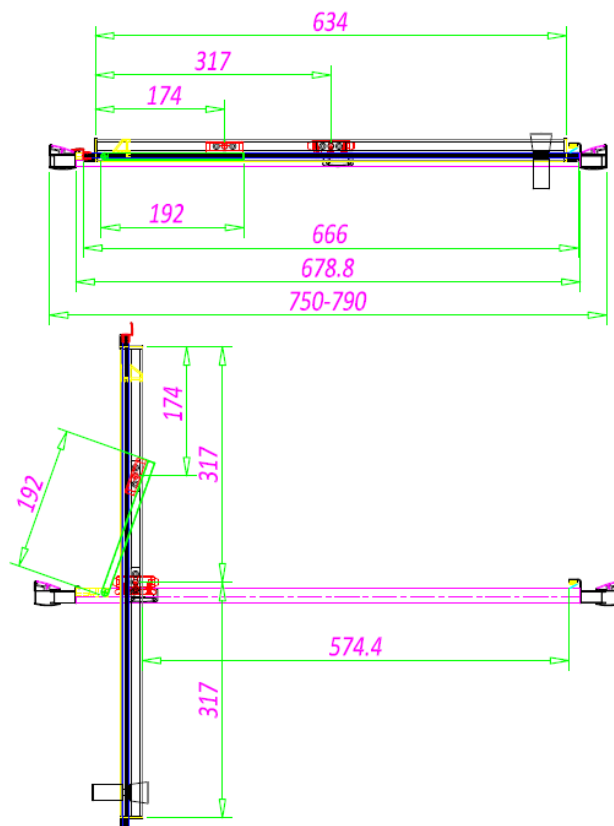

SOMMER
Showering Products