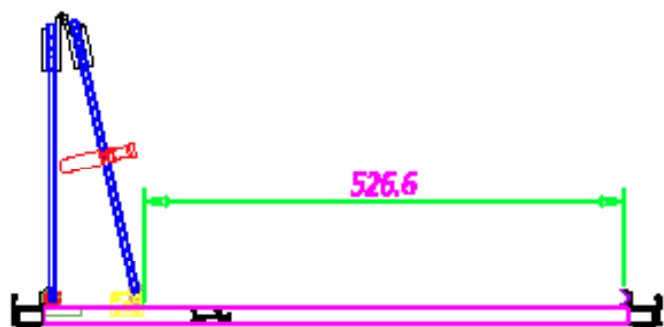

 **SOMMER**
Showering Products

SOMMER 6 SINGLE DOOR OFFSET QUADRANT SOS65 - 1200 X 900MM

SKU: SOS65

MANUFACTURER: SOMMER

RANGE: SOMMER 6

PRODUCT INFORMATION: 1200 X 900MM ENCLOSURE

SOMMER 6 OFFSET QUADRANT - SINGLE DOOR 1200 X 900MM -
550MM RADIUS (1170-1190MM, 870-890MM) - CHROME

SOMMER 6 BI-FOLD DOOR SOS27 - 760MM

SKU: SOS27

MANUFACTURER: SOMMER

RANGE: SOMMER 6

PRODUCT INFORMATION: 760MM DOOR

SOMMER 6 BI-FOLD 760MM (710-750MM) - CHROME

SOMMER 6 BI-FOLD DOOR

SOS28 - 800MM

SKU: SOS28

MANUFACTURER: SOMMER

RANGE: SOMMER 6

PRODUCT INFORMATION: 800MM DOOR

SOMMER 6 BI-FOLD 800MM (750-790MM) - CHROME

 **SOMMER**
Showering Products

SOMMER 6 BI-FOLD DOOR SOS29 - 900MM

SKU: SOS29