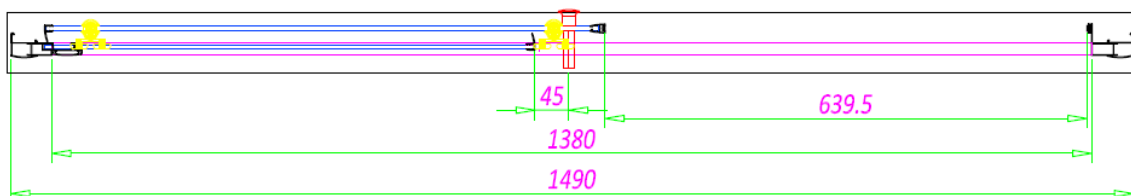

MANUFACTURER: SOMMER

RANGE: SOMMER 6

PRODUCT INFORMATION: 1400MM DOOR

SOMMER 6 SLIDER 1400MM (1350-1390MM) - CHROME

 **SOMMER**
Showering Products

SOMMER 6 SLIDING DOOR SOS15 - 1500MM

SKU: SOS15

MANUFACTURER: SOMMER

RANGE: SOMMER 6

PRODUCT INFORMATION: 1500MM DOOR

SOMMER 6 SLIDER 1500MM (1450-1490MM) - CHROME

 **SOMMER**
Showering Products

SOMMER 6 SLIDING DOOR SOS16 - 1600MM

SKU: SOS16

MANUFACTURER: SOMMER

RANGE: SOMMER 6