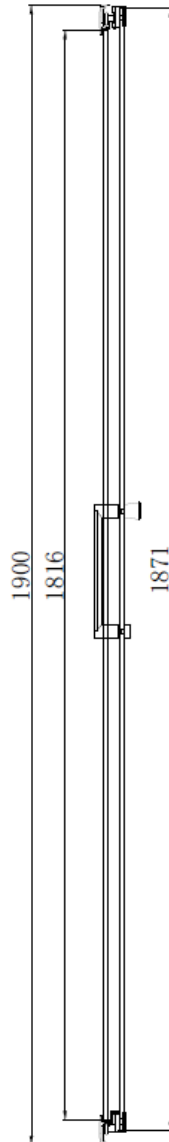

SLIDING DOOR - MATT BLACK SOB04

SKU: SOB03

MANUFACTURER: SOMMER

RANGE: SOMMER 8

PRODUCT INFORMATION: 1150 X 1190 MM
MATT BLACK