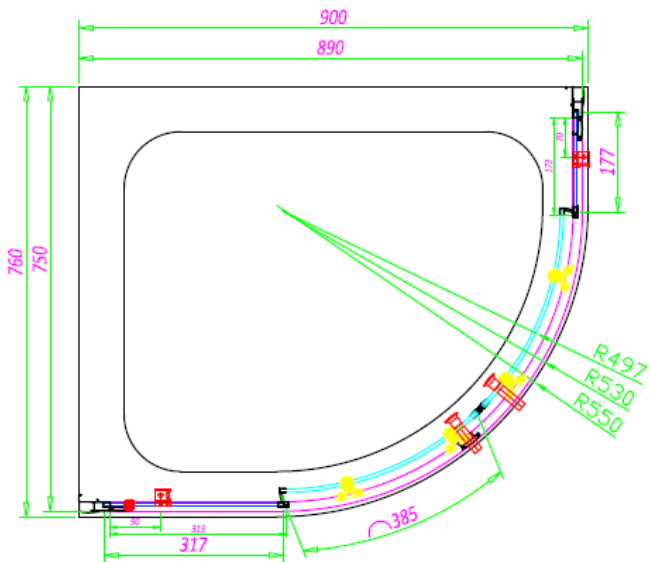

TECHNICAL SPECIFICATION

SOMMER 6 DOUBLE DOOR QUADRANT SOS01 - 800 X 800MM

SKU: SOS01

MANUFACTURER: SOMMER

RANGE: SOMMER 6

PRODUCT INFORMATION: 800 X 800MM ENCLOSURE

SOMMER 6 QUADRANT - DOUBLE DOOR 800 X 800MM -
550MM RADIUS (770-790MM) - CHROME

SOMMER 6 DOUBLE DOOR QUADRANT SOS02 - 900 X 900MM

SKU: SOS02

MANUFACTURER: SOMMER

RANGE: SOMMER 6

PRODUCT INFORMATION: 900 X 900MM ENCLOSURE

SOMMER 6 QUADRANT - DOUBLE DOOR 900 X 900MM -
550MM RADIUS (870-890MM) - CHROME

SOMMER 6 DOUBLE DOOR OFFSET QUADRANT

SOS03 - 900 X 760MM

SKU: SOS03

MANUFACTURER: SOMMER

RANGE: SOMMER 6

PRODUCT INFORMATION: 900 X 760MM ENCLOSURE

SOMMER 6 OFFSET QUADRANT 900 X 760MM - 550MM RADIUS
(870-890, 730-750MM) - CHROME

SOMMER 6 DOUBLE DOOR OFFSET QUADRANT

SOS04 - 1000 X 800MM

SKU: SOS04

MANUFACTURER: SOMMER

RANGE: SOMMER 6

PRODUCT INFORMATION: 1000 X 800MM ENCLOSURE

SOMMER 6 OFFSET QUADRANT 1000 X 800MM - 550MM RADIUS
(970-990, 770-790) - CHROME