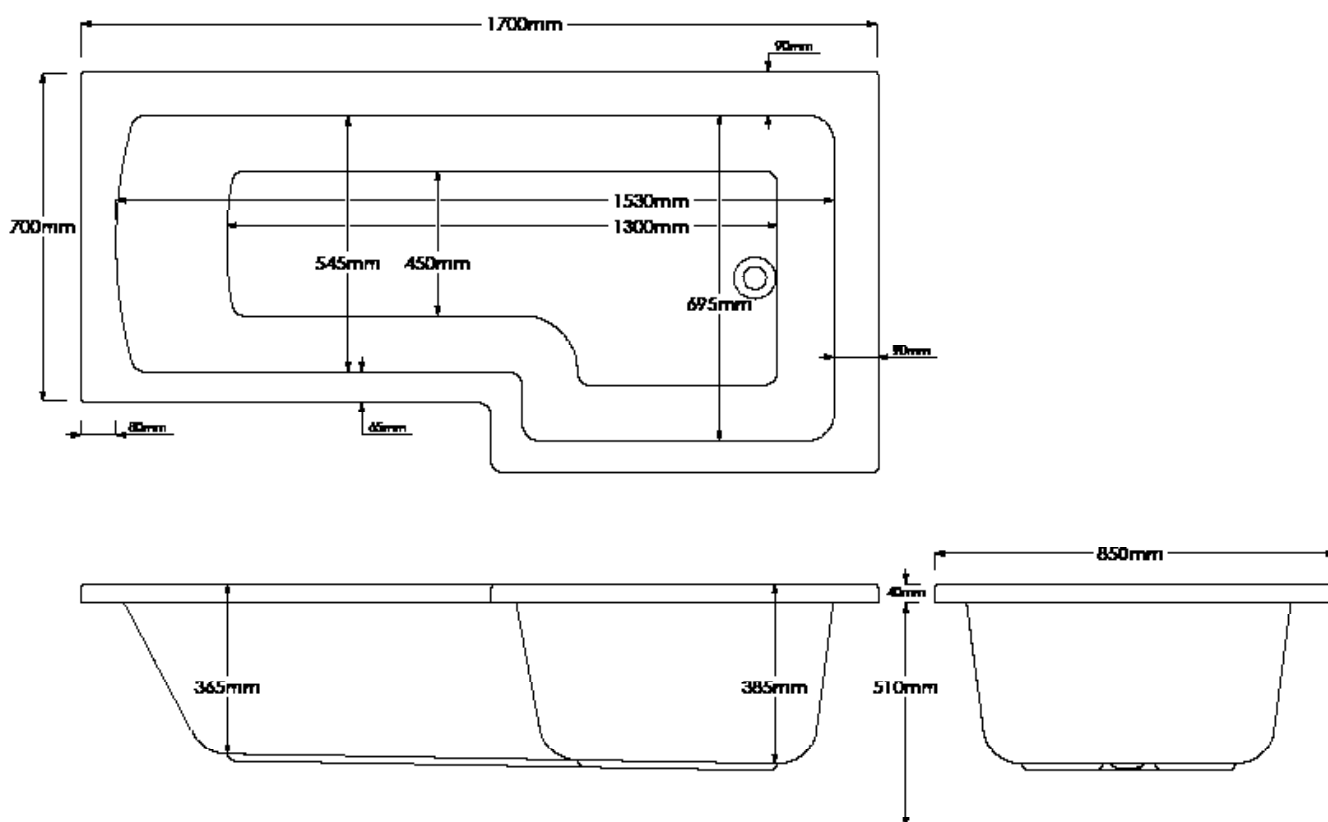

SOMMER L SHAPED SHOWER BATH 1700 X 850/700MM - LEFT
HAND - WHITE

 **SOMMER**
Showering Products

L SHAPED SHOWER BATH SOB72

SKU: SOB72

MANUFACTURER: SOMMER

RANGE: SHOWER BATHS

PRODUCT INFORMATION: 1700 X 850/700MM - RIGHT HAND