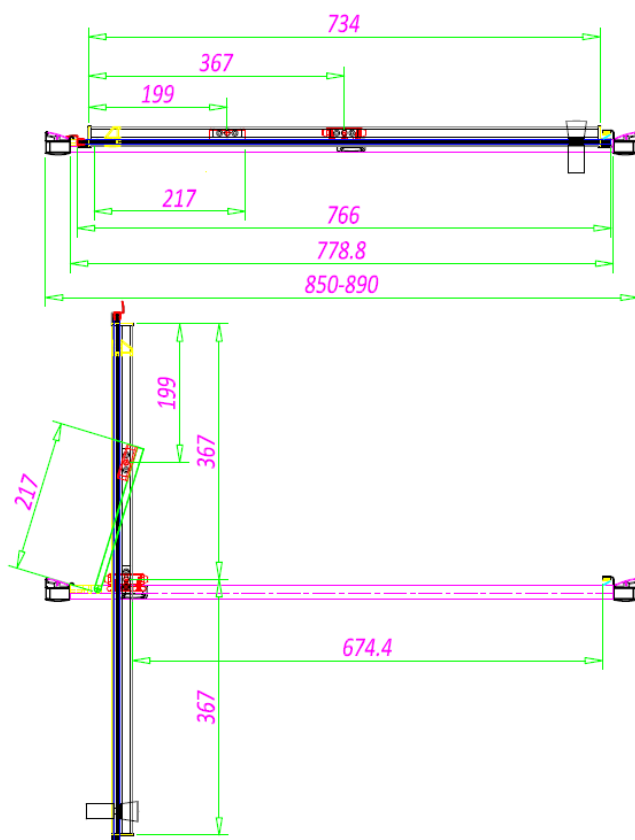

SOMMER 8 INFOLD DOOR

SOE43 - 900MM

SKU: SOE43

MANUFACTURER: SOMMER

RANGE: SOMMER 8

PRODUCT INFORMATION: 900MM (850-890MM)

SOMMER 8 INFOLD DOOR 900MM (850-890MM)