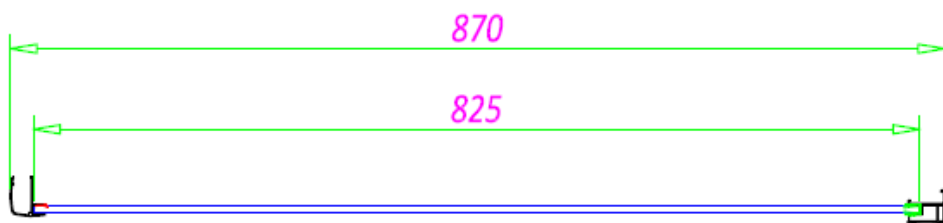

SOMMER
Showering Products