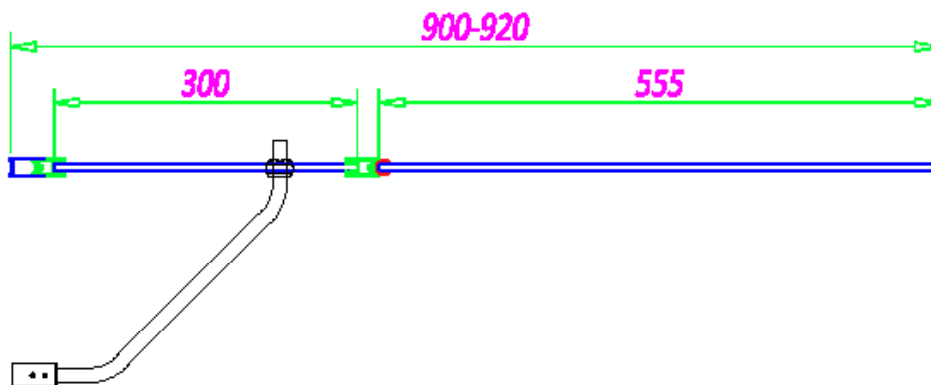

SOMMER
Showering Products