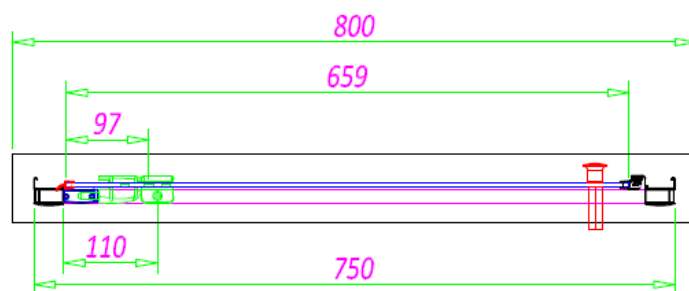

SOMMER 6 PIVOT 760MM (710-750MM) - CHROME

 **SOMMER**
Showering Products

SOMMER 6 PIVOT DOOR

SOS22 - 800MM

SKU: SOS22

MANUFACTURER: SOMMER

RANGE: SOMMER 6

PRODUCT INFORMATION: 800MM DOOR

SOMMER 6 PIVOT 800MM (750-790MM) - CHROME

 **SOMMER**
Showering Products

SOMMER 6 PIVOT DOOR SOS23 - 900MM

SKU: SOS23

MANUFACTURER: SOMMER

RANGE: SOMMER 6

PRODUCT INFORMATION: 900MM DOOR

SOMMER 6 PIVOT 900MM (850-890MM) - CHROME