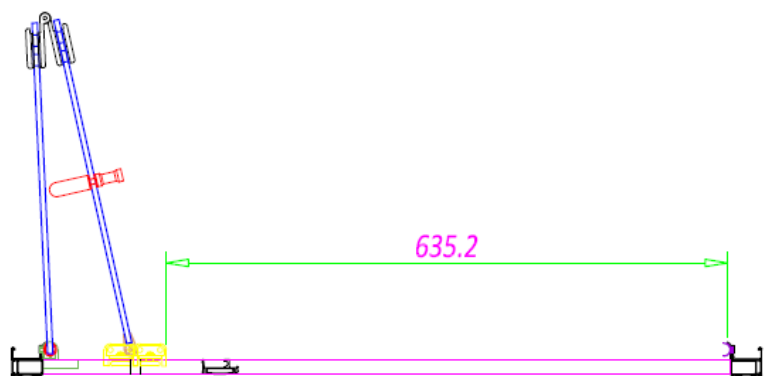

 **SOMMER**
Showering Products

SOMMER 6 SINGLE DOOR OFFSET QUADRANT SOS65 - 1200 X 900MM

SKU: SOS65

MANUFACTURER: SOMMER

RANGE: SOMMER 6

PRODUCT INFORMATION: 1200 X 900MM ENCLOSURE

SOMMER 6 OFFSET QUADRANT - SINGLE DOOR 1200 X 900MM -
550MM RADIUS (1170-1190MM, 870-890MM) - CHROME

SKU: SOS28

MANUFACTURER: SOMMER

RANGE: SOMMER 6

PRODUCT INFORMATION: 800MM DOOR

SOMMER 6 BI-FOLD 800MM (750-790MM) - CHROME

 **SOMMER**
Showering Products

SOMMER 6 BI-FOLD DOOR SOS29 - 900MM

SKU: SOS29

MANUFACTURER: SOMMER

RANGE: SOMMER 6

PRODUCT INFORMATION: 900MM DOOR

SOMMER 6 BI-FOLD 900MM (850-890MM) - CHROME

SOMMER 6 PIVOT DOOR SOS20 - 700MM

SKU: SOS20

MANUFACTURER: SOMMER

RANGE: SOMMER 6