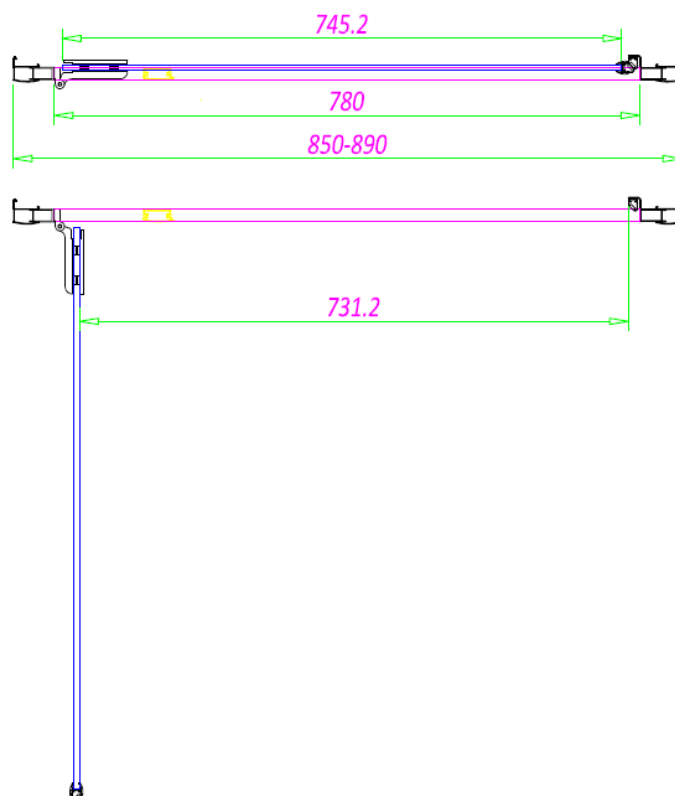

SOMMER 8 HINGE DOOR SOE23 - 900MM

SKU: SOE23

MANUFACTURER: SOMMER

RANGE: SOMMER 8

PRODUCT INFORMATION: 900MM (850-890MM)

SOMMER 8 HINGE DOOR 900MM (850-890MM)

 **SOMMER**
Showering Products

SOMMER 8 INFOLD DOOR