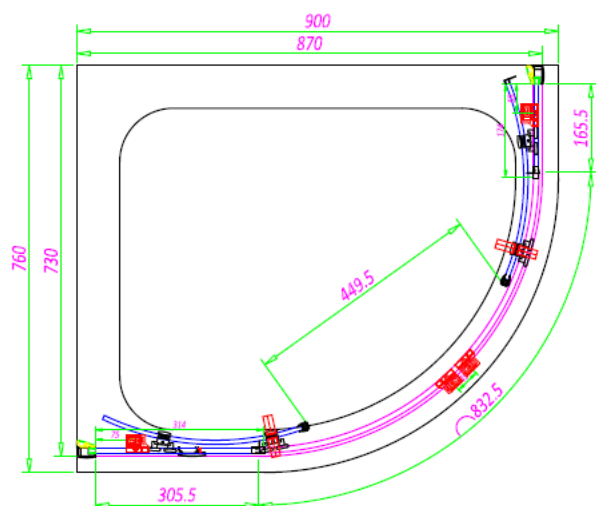

 **SOMMER**
Showering Products

SOMMER 6 SINGLE DOOR OFFSET QUADRANT SOS63 - 1000 X 800MM

SKU: SOS63

MANUFACTURER: SOMMER

RANGE: SOMMER 6

PRODUCT INFORMATION: 1000 X 800MM ENCLOSURE

SOMMER 6 OFFSET QUADRANT - SINGLE DOOR 1000 X 800MM -
550MM RADIUS (970-990MM, 770-790MM) - CHROME

PRODUCT INFORMATION: 800 X 800MM ENCLOSURE

SOMMER 8 DOUBLE DOOR QUADRANT 800 X 800MM
ENCLOSURE

 **SOMMER**
Showering Products

SOMMER 8 QUADRANT DOUBLE SLIDING DOOR SOE02 - 900 X 900MM

SKU: SOE02

MANUFACTURER: SOMMER

RANGE: SOMMER 8

PRODUCT INFORMATION: 900 X 900MM ENCLOSURE

SOMMER 8 DOUBLE DOOR QUADRANT 900 X 900MM
ENCLOSURE

SOMMER 8 OFFSET QUADRANT DOUBLE SLIDING DOOR - SOE04 900 X 760MM

SKU: SOE04

MANUFACTURER: SOMMER

RANGE: SOMMER 8

PRODUCT INFORMATION: 900 X 760MM (870-890 & 730-750MM)

SOMMER 8 DOUBLE DOOR OFFSET QUADRANT 900 X 760MM
(870-890 & 730-750MM)

 **SOMMER**
Showering Products

SOMMER 8 OFFSET QUADRANT DOUBLE SLIDING DOOR - SOE06 1200 X 800MM