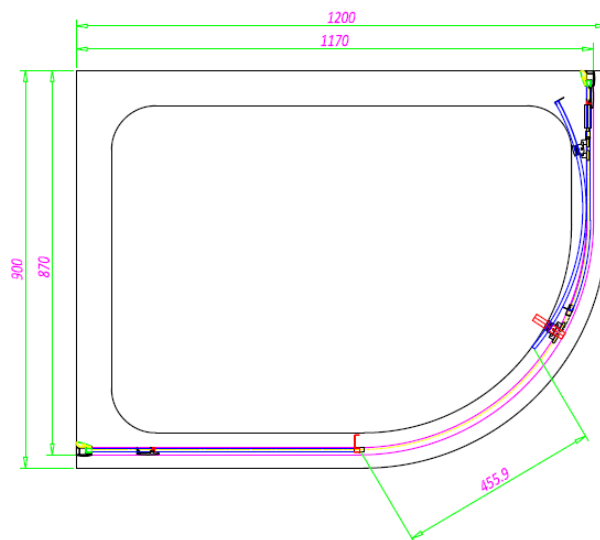

 **SOMMER**
Showering Products

SOMMER 8 SINGLE DOOR OFFSET QUADRANT

SOE34 - 1200 X 800MM

SKU: SOE34-SOE80D

MANUFACTURER: SOMMER

RANGE: SOMMER 8

PRODUCT INFORMATION: 1200 X 800MM - 550MM RADIUS
(1160-1180 & 760-780MM)

SOMMER 8 OFFSET QUADRANT - SINGLE DOOR 1200 X 800MM -
550MM RADIUS (1160-1180 & 760-780MM)

SOMMER 8 SINGLE DOOR OFFSET QUADRANT SOE35 - 1200 X 900MM

SKU: SOE35-SOE90D

MANUFACTURER: SOMMER

RANGE: SOMMER 8

PRODUCT INFORMATION: 1200 X 900MM - 550MM RADIUS
(1160-1180 & 860-880MM)

SOMMER 8 OFFSET QUADRANT - SINGLE DOOR 1200 X 900MM
- 550MM RADIUS (1160-1180 & 860-880MM)

SOMMER 8 HINGE DOOR SOE20 - 700MM

SKU: SOE20

MANUFACTURER: SOMMER

RANGE: SOMMER 8

PRODUCT INFORMATION: 700MM (650-690MM)