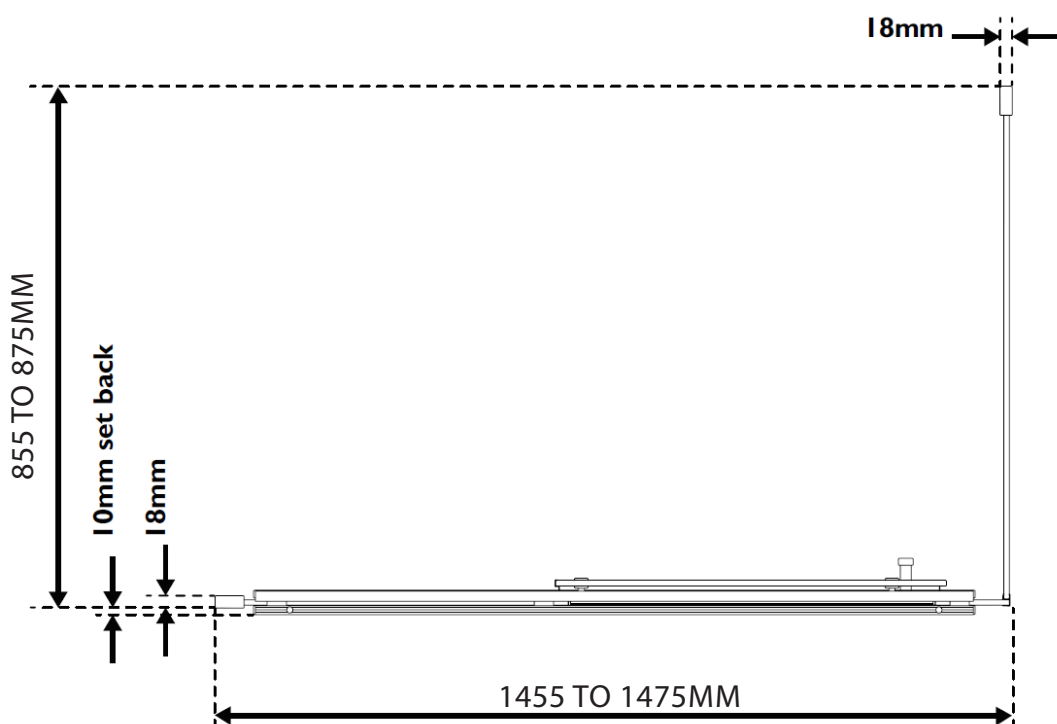

 **SOMMER**
Showering Products

ENCLOSURE HEIGHT = 2000MM

SOMMER EVOLVE SLIDER CHROME EVS2C + SEVYC - 1400MM

SKU: EVS2C-SEVYC

MANUFACTURER: SOMMER

RANGE: EVOLVE

PRODUCT INFORMATION: 1400MM - (1355-1395MM)

SOMMER SLIDER CHROME 1400MM - (1355-1395MM)

 **SOMMER**
Showering Products

ENCLOSURE HEIGHT = 2000MM

SOMMER EVOLVE SLIDER CHROME EVS2C + SEVZC - 1500MM

SKU: EVS2C-SEVZC

MANUFACTURER: SOMMER

RANGE: EVOLVE

PRODUCT INFORMATION: 1500MM - (1455-1495MM)

SOMMER SLIDER CHROME 1500MM - (1455-1495MM)

 **SOMMER**
Showering Products

ENCLOSURE HEIGHT = 2000MM

SOMMER EVOLVE SLIDER BLACK EVS1BK + SEVXBK - 1200MM

SKU: EVS1BK-SEVXBK

MANUFACTURER: SOMMER

RANGE: EVOLVE

PRODUCT INFORMATION: 1200MM - (1155-1195MM)