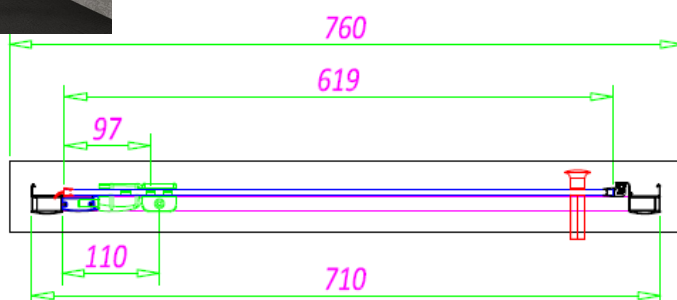

SOMMER
Showering Products