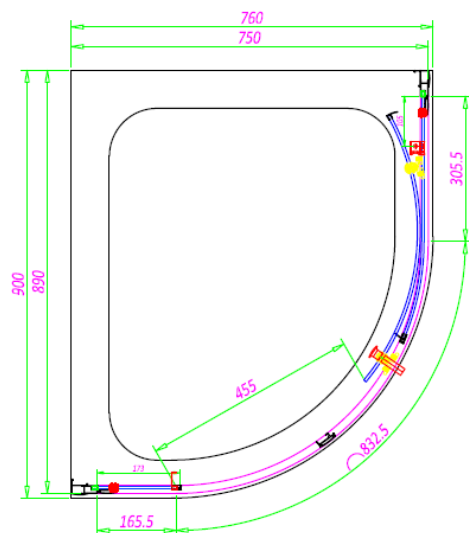

TECHNICAL SPECIFICATION

SOMMER 6 DOUBLE DOOR QUADRANT SOS01 - 800 X 800MM

SKU: SOS01

MANUFACTURER: SOMMER

RANGE: SOMMER 6

PRODUCT INFORMATION: 800 X 800MM ENCLOSURE

SOMMER 6 QUADRANT - DOUBLE DOOR 800 X 800MM -
550MM RADIUS (770-790MM) - CHROME

 **SOMMER**
Showering Products

SOMMER 6 SINGLE DOOR QUADRANT SOS67 - 900 X 900MM

SKU: SOS67

MANUFACTURER: SOMMER

RANGE: SOMMER 6

PRODUCT INFORMATION: 900 X 900MM ENCLOSURE

SOMMER 6 QUADRANT - SINGLE DOOR 900 X 900MM - 550MM
RADIUS (870-890MM) - CHROME

SOMMER 6 SINGLE DOOR OFFSET QUADRANT SOS62 - 900 X 760MM

SKU: SOS62

MANUFACTURER: SOMMER

RANGE: SOMMER 6

PRODUCT INFORMATION: 900 X 760MM ENCLOSURE

SOMMER 6 OFFSET QUADRANT - SINGLE DOOR 900 X 760MM -
550MM RADIUS (870-890MM, 730-750MM) - CHROME

 **SOMMER**
Showering Products

SOMMER 6 SINGLE DOOR OFFSET QUADRANT SOS63 - 1000 X 800MM

SKU: SOS63

MANUFACTURER: SOMMER

RANGE: SOMMER 6

PRODUCT INFORMATION: 1000 X 800MM ENCLOSURE

SOMMER 6 OFFSET QUADRANT - SINGLE DOOR 1000 X 800MM -
550MM RADIUS (970-990MM, 770-790MM) - CHROME