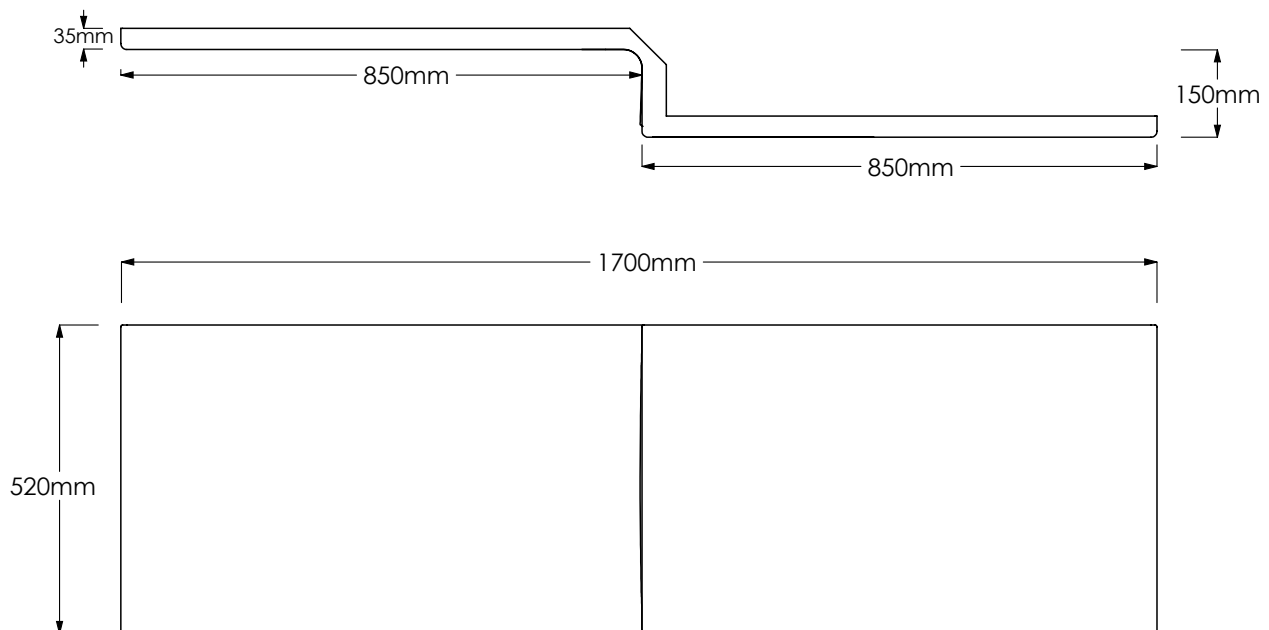

SOMMER
Showering Products