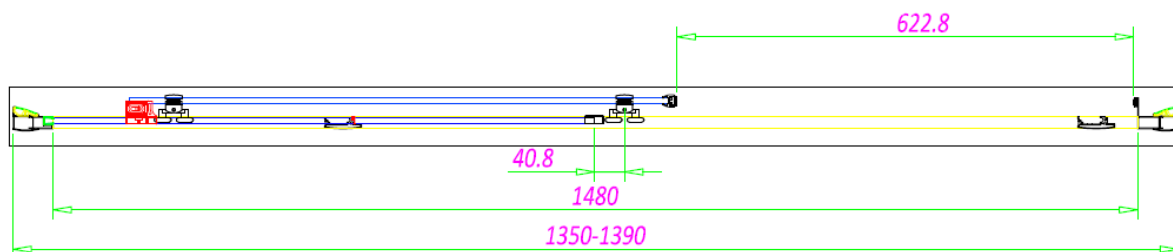

SOMMER
Showering Products