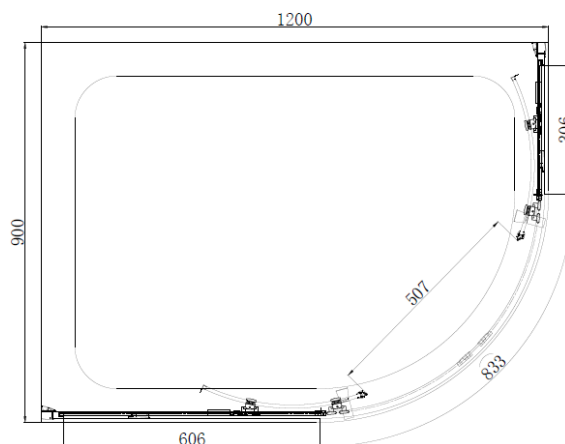

OFFSET QUADRANT - DOUBLE SLIDING DOOR SOE98 - SOE99

SKU: SOE98 - SOE99

MANUFACTURER: SOMMER

RANGE: SOMMER 8

PRODUCT INFORMATION: 1200 X 900 X 1900 MM