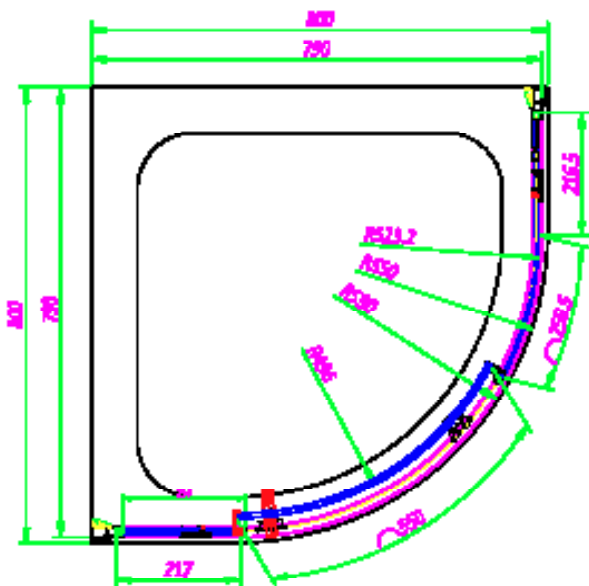

RANGE: SOMMER 8

PRODUCT INFORMATION: 900 X 760MM (870-890 & 730-750MM)

SOMMER 8 DOUBLE DOOR OFFSET QUADRANT 900 X 760MM
(870-890 & 730-750MM)

 **SOMMER**
Showering Products

SOMMER 8 OFFSET QUADRANT DOUBLE SLIDING DOOR - SOE06 1200 X 800MM

SKU: SOE06

MANUFACTURER: SOMMER

RANGE: SOMMER 8

PRODUCT INFORMATION: 1200 X 800MM (1170-1190 & 770-790MM)

SOMMER 8 DOUBLE DOOR OFFSET QUADRANT 1200 X 800MM (1170-1190 & 770-790MM)

 **SOMMER**
Showering Products

SOMMER 8 QUADRANT SINGLE SLIDING DOOR SOE30 + SOE80D - 800 X 800MM

SKU: SOE30-SOE80D

MANUFACTURER: SOMMER

RANGE: SOMMER 8

PRODUCT INFORMATION: 800 X 800MM (770-790MM)

SOMMER 8 SINGLE DOOR QUADRANT 800 X 800MM (770-790MM)

 **SOMMER**
Showering Products

SOMMER 8 QUADRANT SINGLE SLIDING DOOR SOE31 + SOE90D - 900 X 900MM

SKU: SOE31-SOE90D

MANUFACTURER: SOMMER

RANGE: SOMMER 8

PRODUCT INFORMATION: 900 X 900MM - 550MM RADIUS (860-880MM)