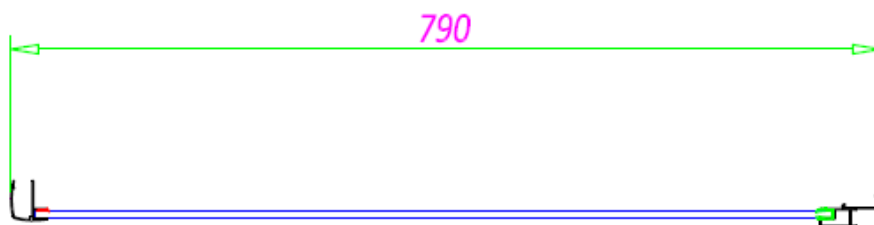

SOMMER 6 SIDE PANEL SOS93 - 800MM

SKU: SOS93

MANUFACTURER: SOMMER

RANGE: SOMMER 6

PRODUCT INFORMATION: 800MM SIDE PANEL

SOMMER 6 SIDE PANEL 800MM (770-790MM) - CHROME

SOMMER 6 SIDE PANEL

SOS94 - 900MM